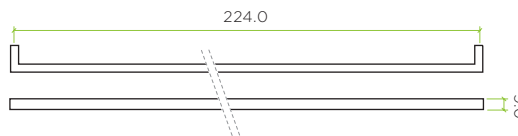

# TOP DRAWER FITTINGS

**TDFPS-224**

**TECHNICAL SPECIFICATION SHEET**

Polished  
Chrome

Brushed  
Nickel

Matt Black

Brushed Gold

Matt White

### PRODUCT SPECIFICATIONS

- Square block cabinet handle
- Zinc base material

### DIMENSIONS

CODE	DESCRIPTION	FINISH
TDFPS-224-CP	Sqaure block cabinet handle	Polished Chrome
TDFPS-224-BN	Sqaure block cabinet handle	Brushed Nickel
TDFPS-224-MB	Sqaure block cabinet handle	Matt Black
TDFPS-224-BG	Sqaure block cabinet handle	Brushed Gold
TDFPS-224-MW	Sqaure block cabinet handle	Matt White
	<p><b>For more information please contact us today:</b>            ERA Home Security T/A Zoo Hardware,            Unit B, Dukes Drive, Kingmoor Park North,            Carlisle, Cumbria CA6 4SH</p> <p><b>Call: 01228 672900</b>  <b>Fax: 01228 672928</b>  <b>Email: sales@zoo-hardware.co.uk</b>  <b>Web: www.zoohardware.co.uk</b></p>	