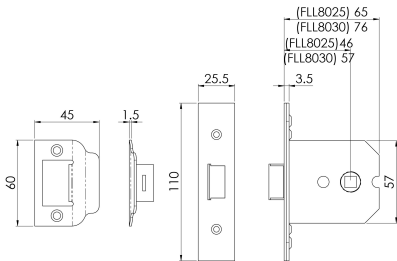

Flat Latch

FLL8025

Flat Latch Certified to BS EN 12209. Used as a matter of course by the national house builders. This latch carries a 10 year mechanical guarantee and is Fire door rated. Suitable for use in all domestic, industrial and commercial environments.