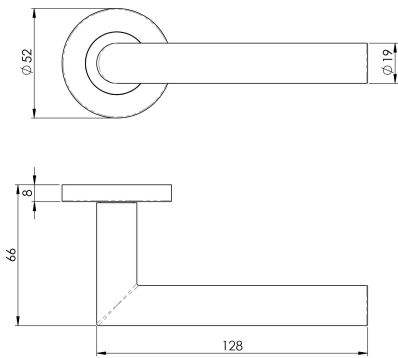

FDP Door Pack - FDP1192SSS

FDP1192SSS

- Suitable for domestic and commercial
- Fire Rated 30/60 minute
- 1x pair of return to door handles
- 1x bolt through 76mm tubular latch
- 3x Grade 13 ball bearing hinges and an intumescent hinge pack
- 10 year mechanical guarantee.