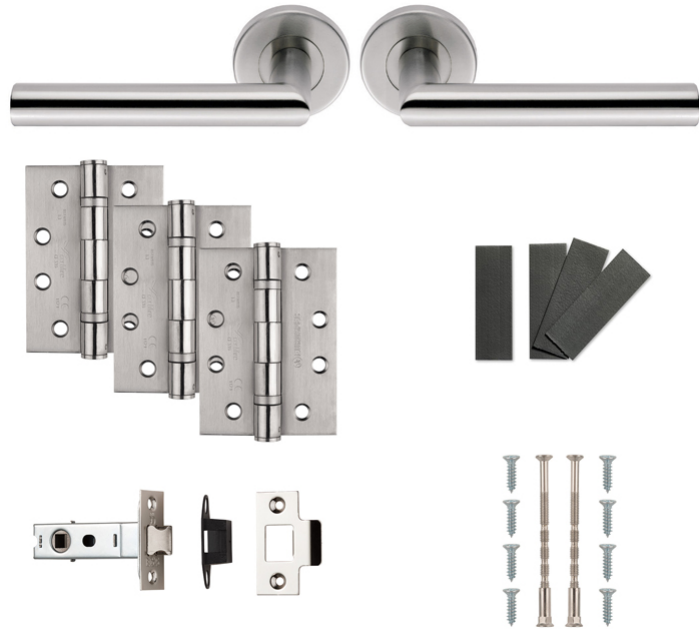

FDP Door Pack - FDP1192SSS

FDP1192SSS

- Suitable for domestic and commercial
- Fire Rated 30/60 minute
- 1x pair of return to door handles
- 1x bolt through 76mm tubular latch
- 3x Grade 13 ball bearing hinges and an intumescent hinge pack
- 10 year mechanical guarantee.