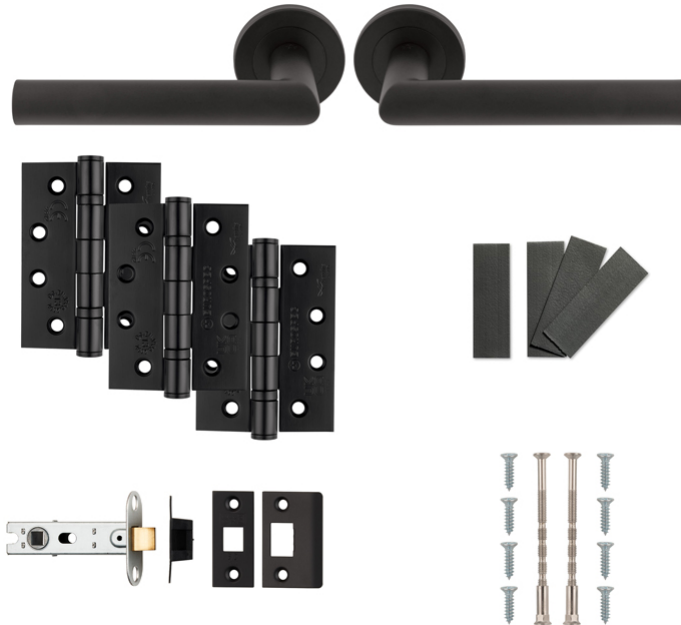

FDP Door Pack FDP1192MB

FDP1192MB

- Suitable for domestic and commercial
- Fire Rated 30/60 minute
- 1x pair of return to door handles
- 1x bolt through 76mm tubular latch
- 3x Grade 13 ball bearing hinges and an intumescent hinge pack
- 10 year mechanical guarantee.