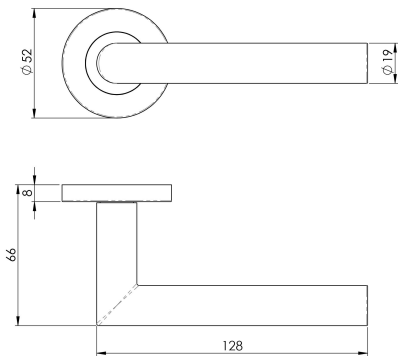

FDP Door Pack FDP1192MB

FDP1192MB

- Suitable for domestic and commercial
- Fire Rated 30/60 minute
- 1x pair of return to door handles
- 1x bolt through 76mm tubular latch
- 3x Grade 13 ball bearing hinges and an intumescent hinge pack
- 10 year mechanical guarantee.