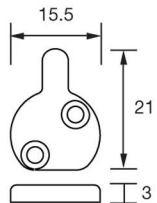

EUROSPEC

MP10 Restricted 10 Pin Cylinders

Universal Rim Cylinder

KTD - Universal Rim Cylinder

KA

UMK

CYH73525

Universal Rim Cylinder

CYG76525

CYG79525

Suitable for all major branded rim nightlatches and easily converts to suit 29mm diameter screw-in mortice locks.