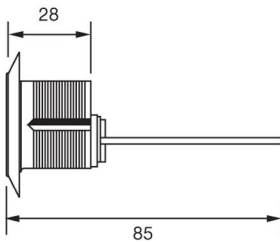

EUROSPEC

MP10 Restricted 10 Pin Cylinders

Universal Rim Cylinder

KTD - Universal Rim Cylinder

KA

UMK

CYH73525

Universal Rim Cylinder

CYG76525

CYG79525

Suitable for all major branded rim nightlatches and easily converts to suit 29mm diameter screw-in mortice locks.