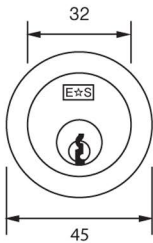

EUROSPEC

MP10 Restricted 10 Pin Cylinders

Universal Rim Cylinder

KTD - Universal Rim Cylinder

KA

UMK

CYH73525

Universal Rim Cylinder

CYG76525

CYG79525

Suitable for all major branded rim nightlatches and easily converts to suit 29mm diameter screw-in mortice locks.