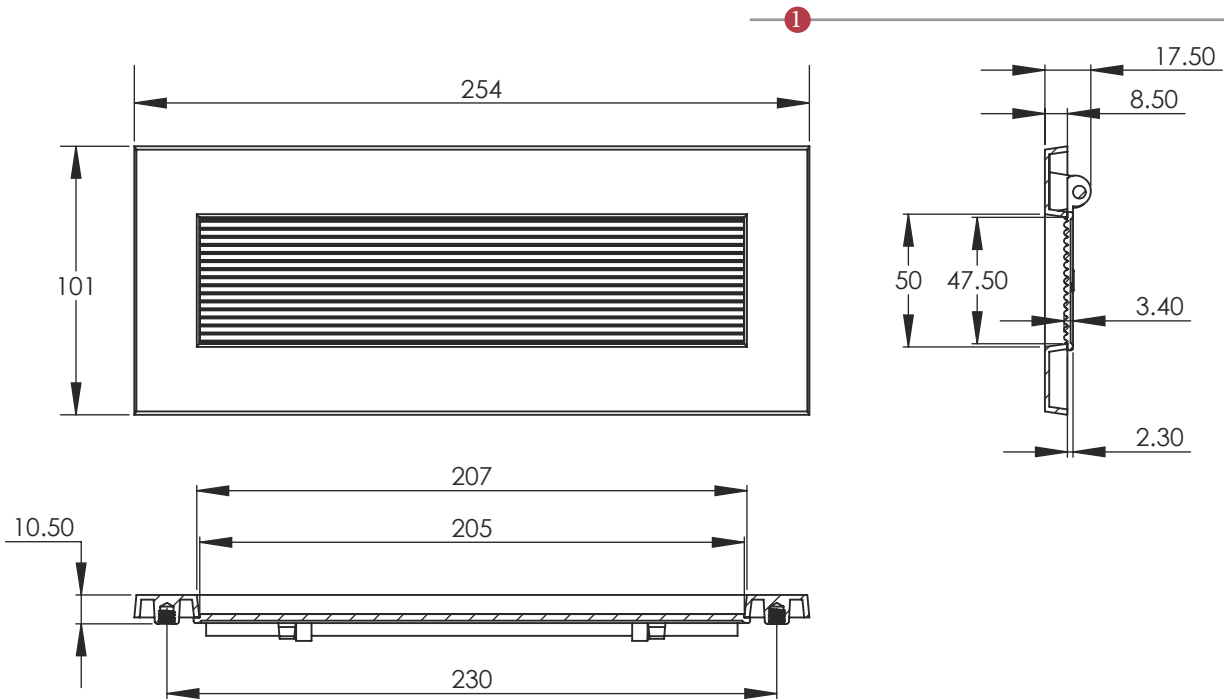

RR852 254.101 REEDED PATTERN LETTER PLATE 10 x 4"

② Dimensions:
see the outlines given above

FINISHES

- ME Matt Bronze finish
- SB Satin Brass finish
- SN Satin Nickel finish
- AT Antique Brass finish
- SC Satin Chrome finish
- PB Polished Brass finish
- PC Polished Chrome finish

Also available in Unlacquered Brass (ULB)

Overview

① Letter Plate illustrated

② (General dimensions of Letter Plate)

③ Supplied with:
1x Allen key 2x threaded washer [a]
2x threaded Allen bolt 2x decorative cap [b]

M Marcus Ltd., Dudley

Product Code

RR852 254.101

Material

Solid Brass

Sizes shown are in mm and approximate. We reserve the right to amend where necessary and without any prior notice.