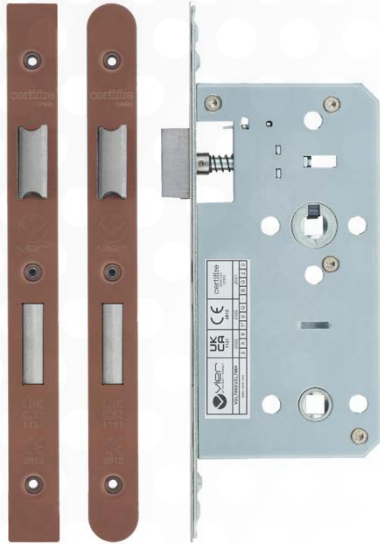

TECHNICAL SPECIFICATION SHEET

VDL7855 / 55-R

VDL7855-PCB / VDL7855-R-PCB

SSS PSS PVDG PVDB PVDBZ PVDBLK PCB PCW

SPECIFICATION

- 55mm backset
- Square & radius profile forends
- SS304 two-piece forend (22 x 235mm)
- SS304 latch & double throw deadbolt
- Grip tight follower
- BS EN 12209 : 2003 Grade 3

BS EN 12209 : 2003 Grade 3

SUITABILITY

STANDARDS

TECHNICAL

CODE	DESCRIPTION	FINISH
VDL7855 / 55-R / -SSS	DIN Bathroom lock - 78mm c/c (Square & Radius)	Satin Stainless Steel
VDL7855 / 55-R / -PSS	DIN Bathroom lock - 78mm c/c (Square & Radius)	Polished Satin Stainless
VDL7855 / 55-R / -PVDG	DIN Bathroom lock - 78mm c/c (Square & Radius)	PVD Gold
VDL7855 / 55-R / -PVDB	DIN Bathroom lock - 78mm c/c (Square & Radius)	PVD Satin Brass
VDL7855 / 55-R / -PVDBZ	DIN Bathroom lock - 78mm c/c (Square & Radius)	PVD Satin Bronze
VDL7855 / 55-R / -PVDBLK	DIN Bathroom lock - 78mm c/c (Square & Radius)	PVD Black
VDL7855 / 55-R / -PCB	DIN Bathroom lock - 78mm c/c (Square & Radius)	Powder Coat Black
VDL7855 / 55-R / -PCW	DIN Bathroom lock - 78mm c/c (Square & Radius)	Powder Coat White