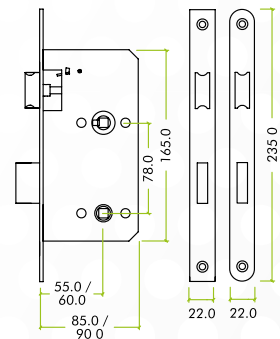

TECHNICAL SPECIFICATION SHEET

VDL7855 / 55-R

VDL7855-PCB / VDL7855-R-PCB

SSS PSS PVDG PVDB PVDBZ PVDBLK PCB PCW

SPECIFICATION

- 55mm backset
- Square & radius profile forends
- SS304 two-piece forend (22 x 235mm)
- SS304 latch & double throw deadbolt
- Grip tight follower
- BS EN 12209 : 2003 Grade 3

BS EN 12209 : 2003 Grade 3

SUITABILITY

STANDARDS

TECHNICAL

CODE	DESCRIPTION	FINISH
VDL7855 / 55-R / -SSS	DIN Bathroom lock - 78mm c/c (Square & Radius)	Satin Stainless Steel
VDL7855 / 55-R / -PSS	DIN Bathroom lock - 78mm c/c (Square & Radius)	Polished Satin Stainless
VDL7855 / 55-R / -PVDG	DIN Bathroom lock - 78mm c/c (Square & Radius)	PVD Gold
VDL7855 / 55-R / -PVDB	DIN Bathroom lock - 78mm c/c (Square & Radius)	PVD Satin Brass
VDL7855 / 55-R / -PVDBZ	DIN Bathroom lock - 78mm c/c (Square & Radius)	PVD Satin Bronze
VDL7855 / 55-R / -PVDBLK	DIN Bathroom lock - 78mm c/c (Square & Radius)	PVD Black
VDL7855 / 55-R / -PCB	DIN Bathroom lock - 78mm c/c (Square & Radius)	Powder Coat Black
VDL7855 / 55-R / -PCW	DIN Bathroom lock - 78mm c/c (Square & Radius)	Powder Coat White