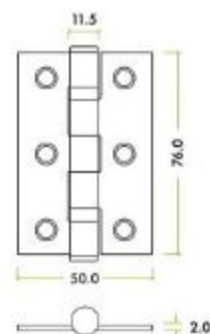

ZHSS232PVD

ZHSS232-PCW

ZHSS232-ETB

SPECIFICATION

- Dimensions : 76 x 50 x 2mm
- Grade 201 stainless steel

SUITABILITY

TECHNICAL

CODE	DESCRIPTION	FINISH
ZHSS232SS	Stainless Steel Door Hinge	Satin Stainless
ZHSS232PS	Stainless Steel Door Hinge	Polished Satinless
ZHSS232PVD	Stainless Steel Door Hinge	PVD Gold
ZHSS232-PVDBZ	Stainless Steel Door Hinge	PVD Bronze
ZHSS232-PVDSB	Stainless Steel Door Hinge	PVD Satin Brass
ZHSS232-PCB	Stainless Steel Door Hinge	Powder Coat Black
ZHSS232-PCW	Stainless Steel Door Hinge	Powder Coat White
ZHSS232-FSB	Stainless Steel Door Hinge	Favo Satin Brass
ZHSS232-TRG	Stainless Steel Door Hinge	Tuscan Rose Gold
ZHSS232-ETB	Stainless Steel Door Hinge	Etna Bronze