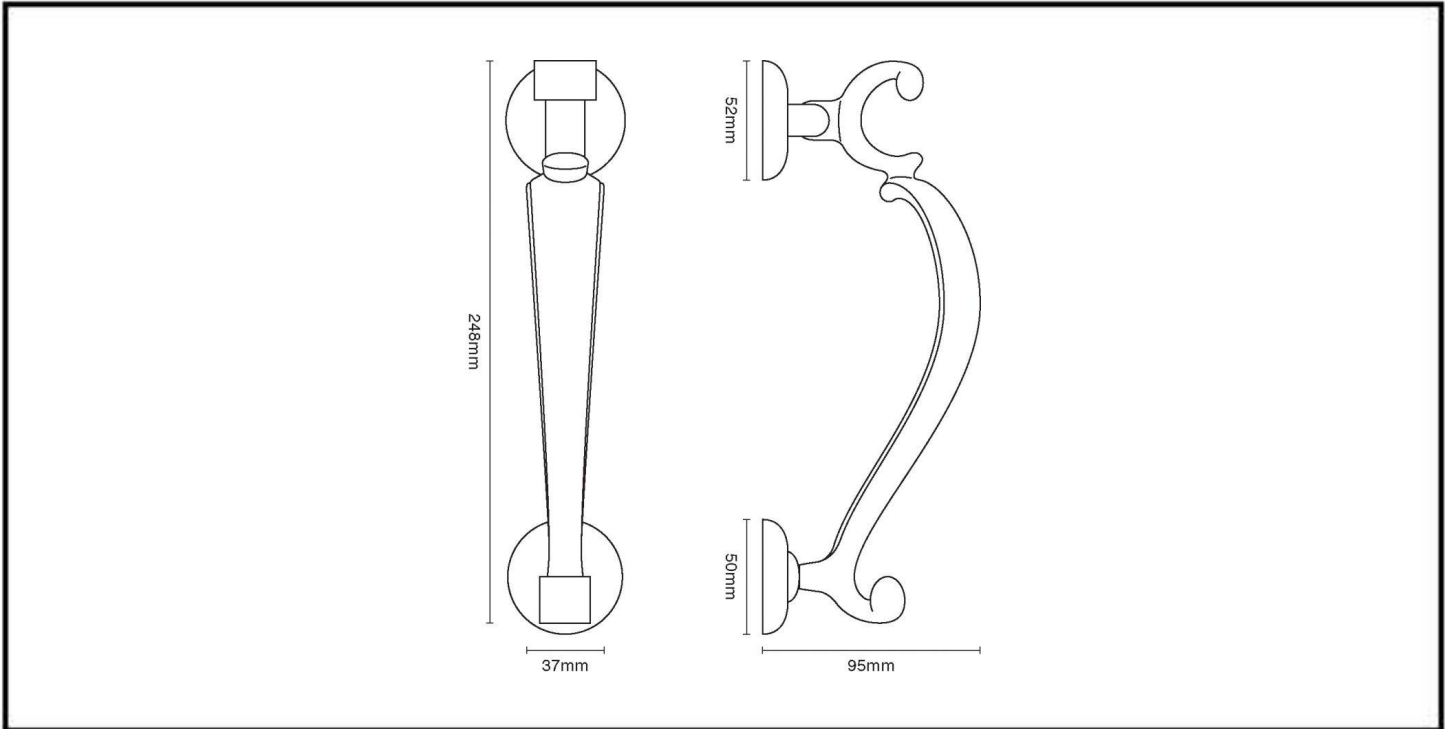

CROFT

Long Lasting Tradition

SPECIFICATION SHEET - PRODUCT CODE **4120L**

PRODUCT

Large Doctors Knocker 4120L

Please note that illustration sizes are approximations

Finishes:

PB PBUL AB AGD AN