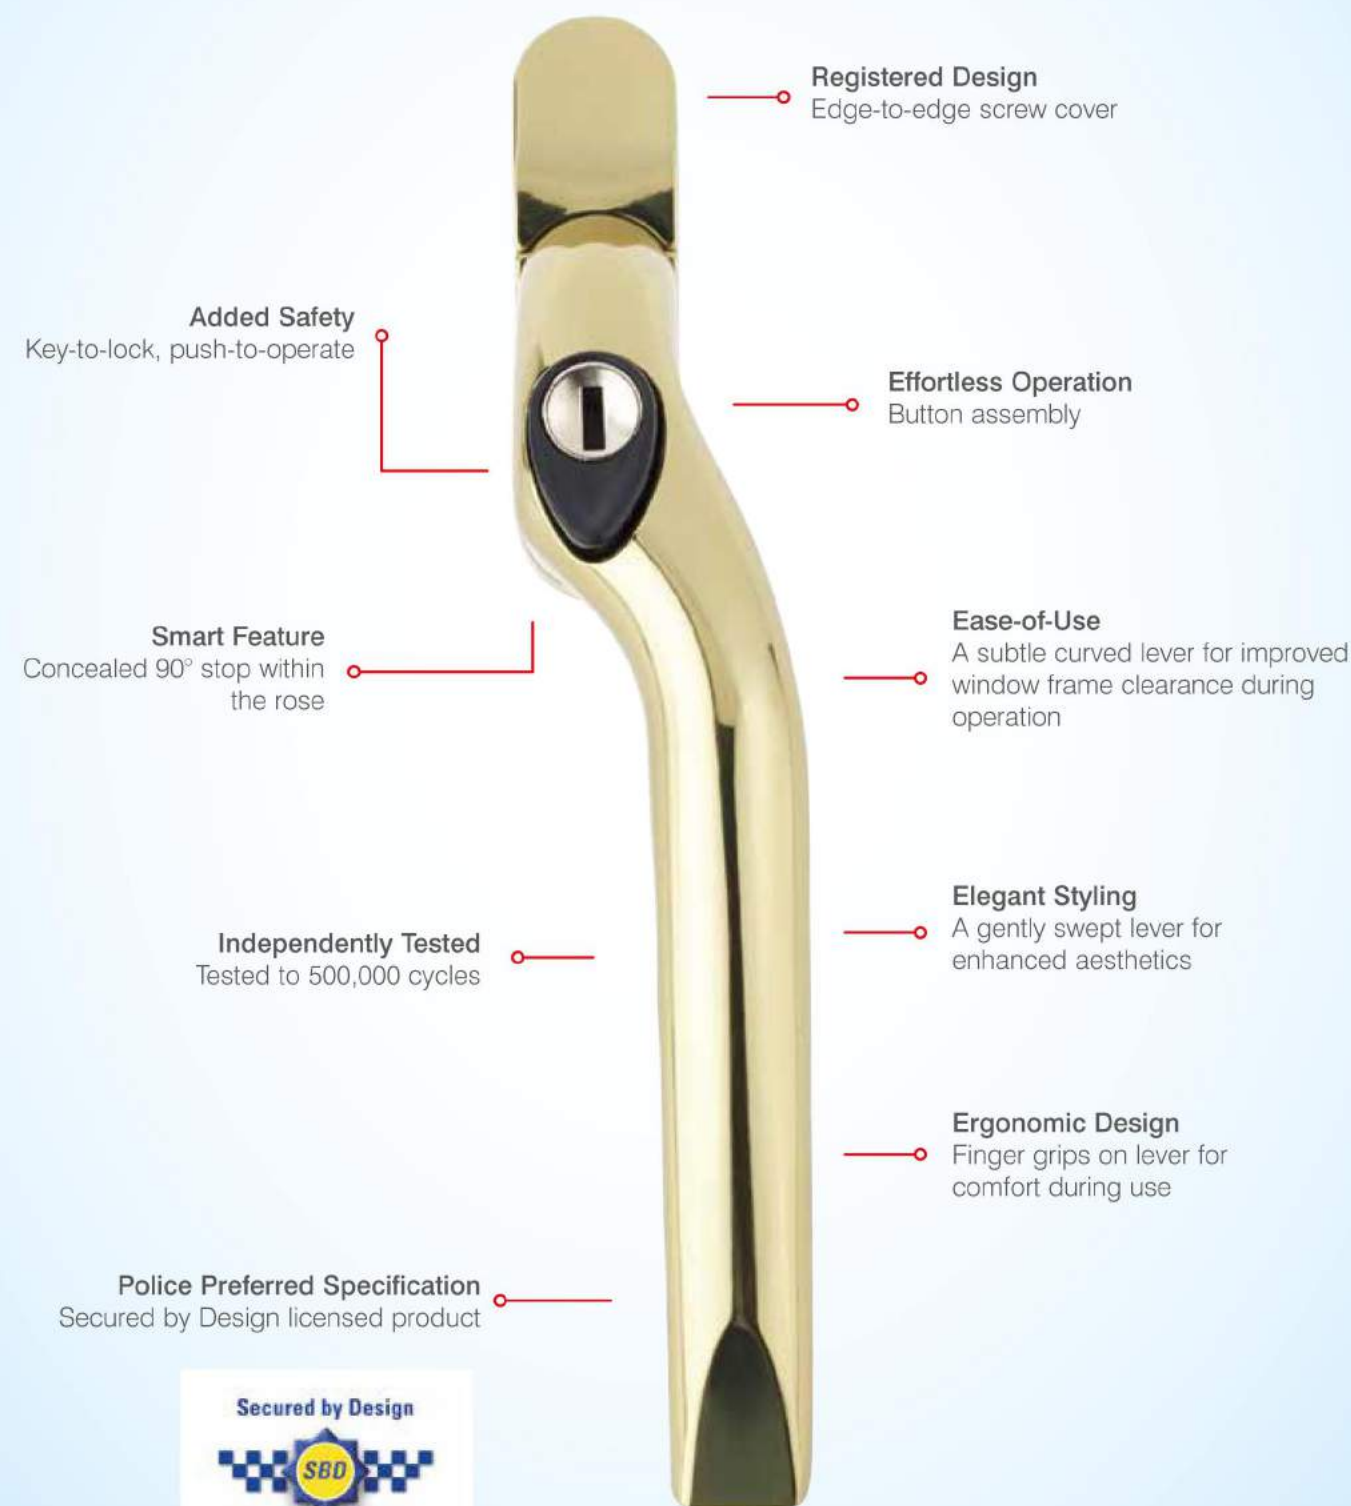

The handle is available in pin lengths 9mm, 15mm, 20mm, 25mm, 30mm, 40mm and 55mm and comes complete with fixing screws as standard.

The ProLinea Curve™ is suitable for PVCu, timber and aluminium window systems and is available in 6 suited finishes - polished gold, polished chrome, brushed satin chrome, smokey chrome, white and black which all suite with Mila door hardware products.

## 6 SUITED COLOURS

Polished Gold

Polished Chrome

Brushed Satin Chrome

Smokey Chrome

White

Black

## AT A GLANCE

**Registered Design**  
Edge-to-edge screw cover

**Added Safety**  
Key-to-lock, push-to-operate

**Effortless Operation**  
Button assembly

**Smart Feature**  
Concealed 90° stop within the rose

**Ease-of-Use**  
A subtle curved lever for improved window frame clearance during operation

**Independently Tested**  
Tested to 500,000 cycles

**Elegant Styling**  
A gently swept lever for enhanced aesthetics