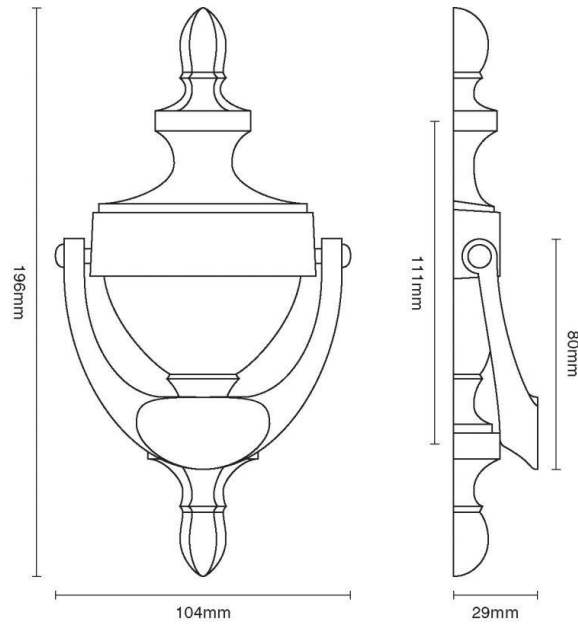

CROFT

Long Lasting Tradition

SPECIFICATION SHEET - PRODUCT CODE 1771

PRODUCT

Adam Knocker 1771

Please note that illustration sizes are approximations

Finishes:

AGD AB AN CP DBMA