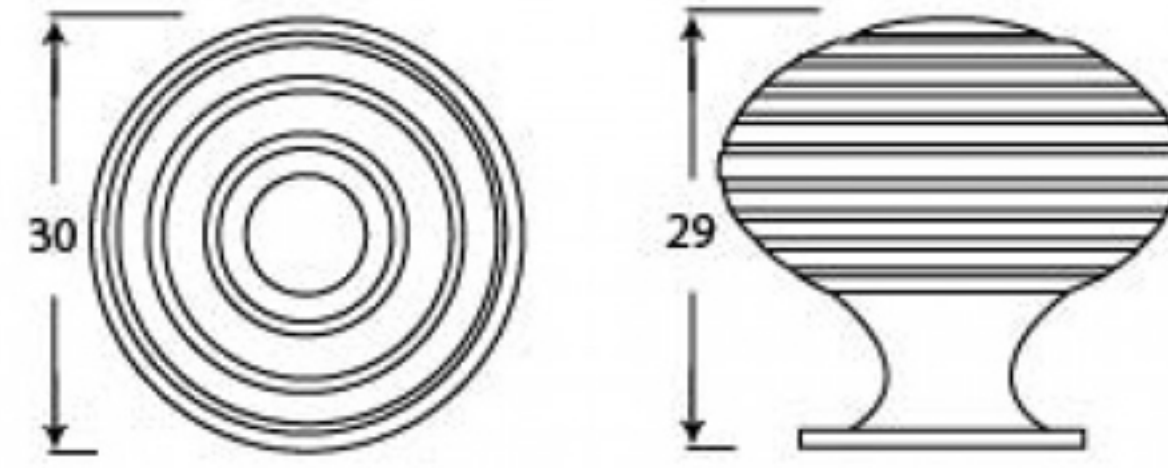

PRODUCT CODE 90339

 M4

HANDFORGED
TRADITIONAL
IRONMONGERY

Due to the hand crafted nature of our products all measurements are approximate and should be used as a guide only