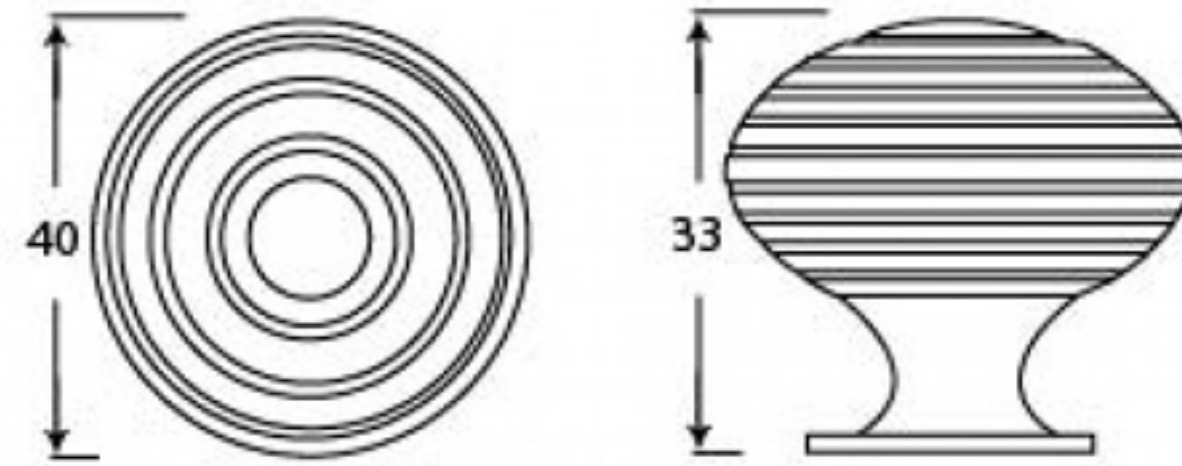

PRODUCT CODE 90338

 M4

HANDFORGED
TRADITIONAL
IRONMONGERY

Due to the hand crafted nature of our products all measurements are approximate and should be used as a guide only