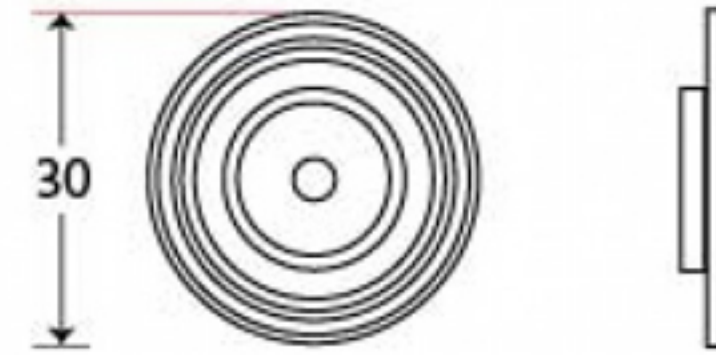

PRODUCT CODE 90341

 M4

HANDFORGED
TRADITIONAL
IRONMONGERY

Due to the hand crafted nature of our products all measurements are approximate and should be used as a guide only