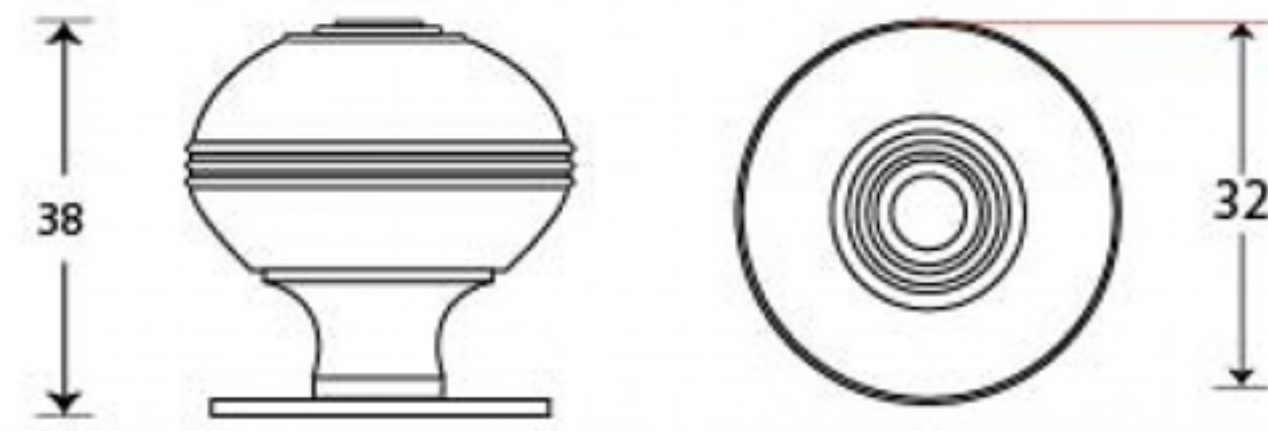

PRODUCT CODE 90341

 M4

HANDFORGED
TRADITIONAL
IRONMONGERY

Due to the hand crafted nature of our products all measurements are approximate and should be used as a guide only