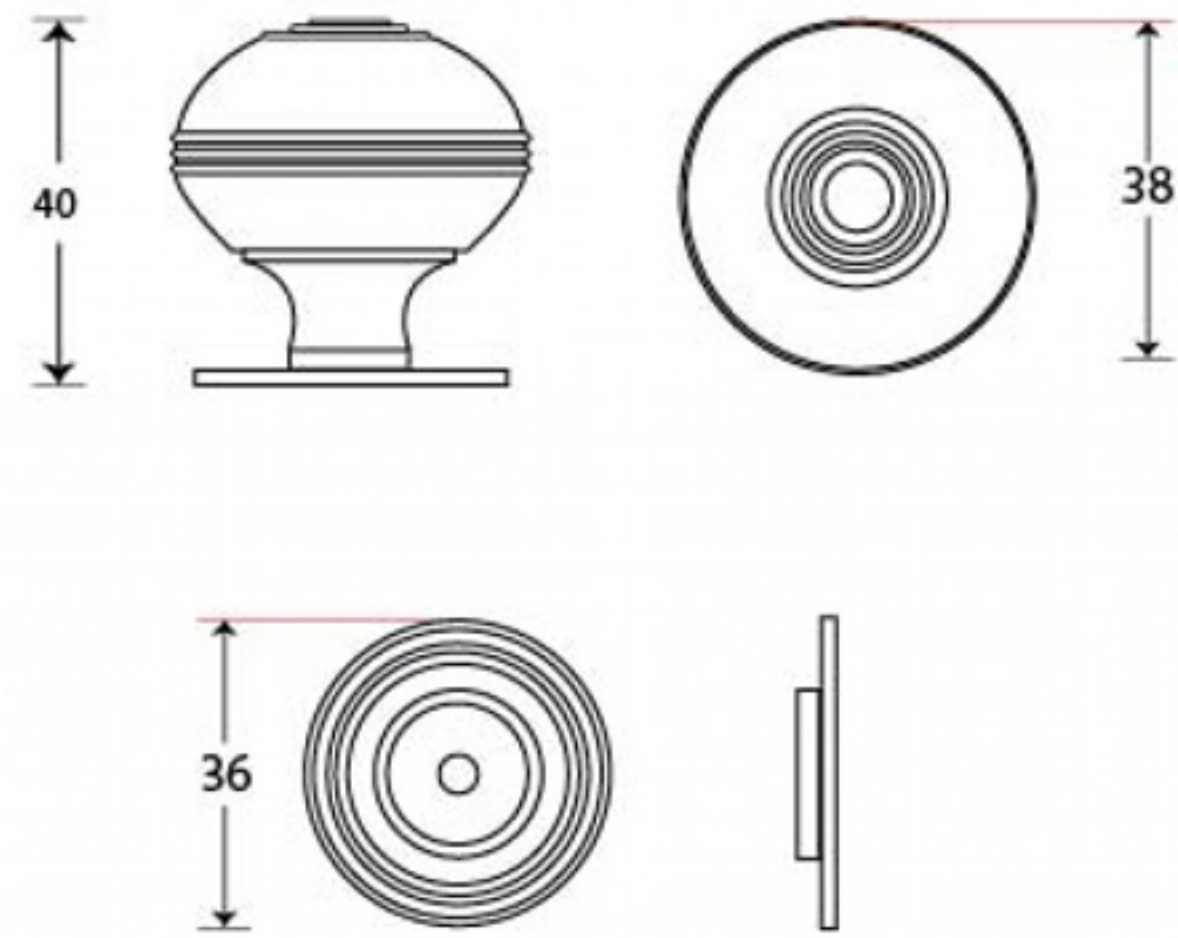

PRODUCT CODE 90340

 M4

HANDFORGED
TRADITIONAL
IRONMONGERY

Due to the hand crafted nature of our products all measurements are approximate and should be used as a guide only