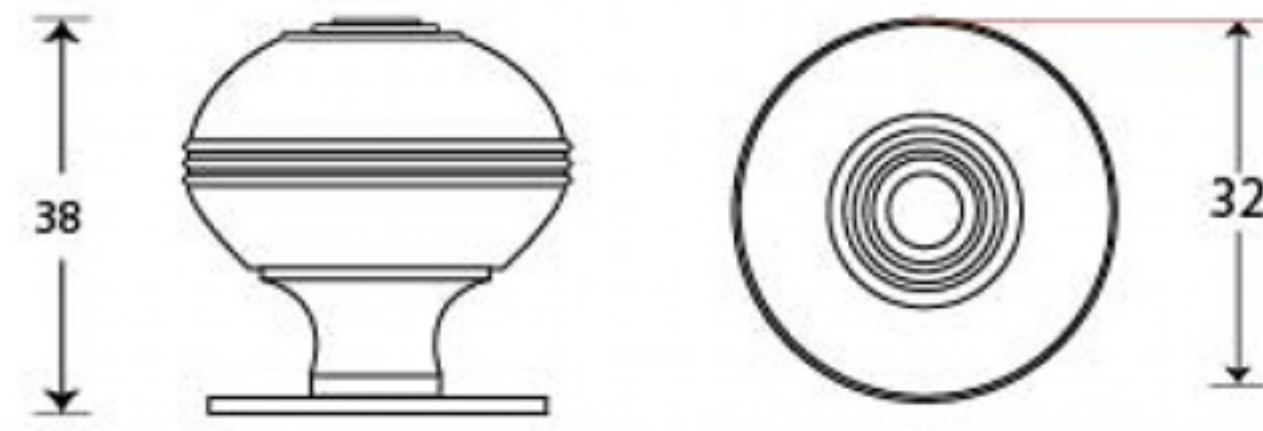

PRODUCT CODE 90343

HANDFORGED
TRADITIONAL
IRONMONGERY

Due to the hand crafted nature of our products all measurements are approximate and should be used as a guide only