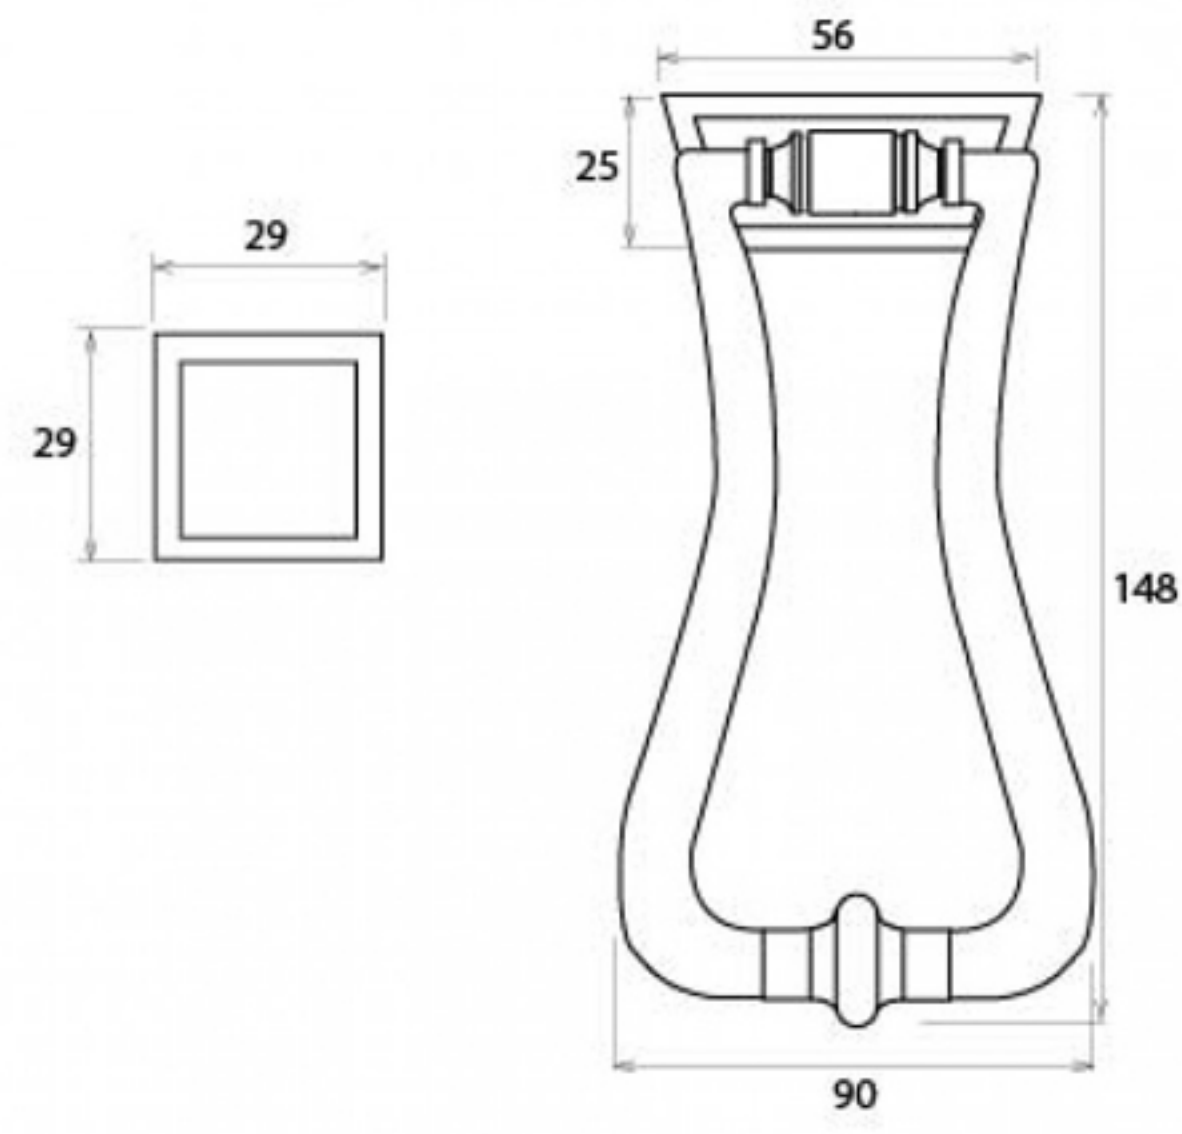

PRODUCT CODE 90035

HANDFORGED
TRADITIONAL
IRONMONGERY

Due to the hand crafted nature of our products all measurements are approximate and should be used as a guide only