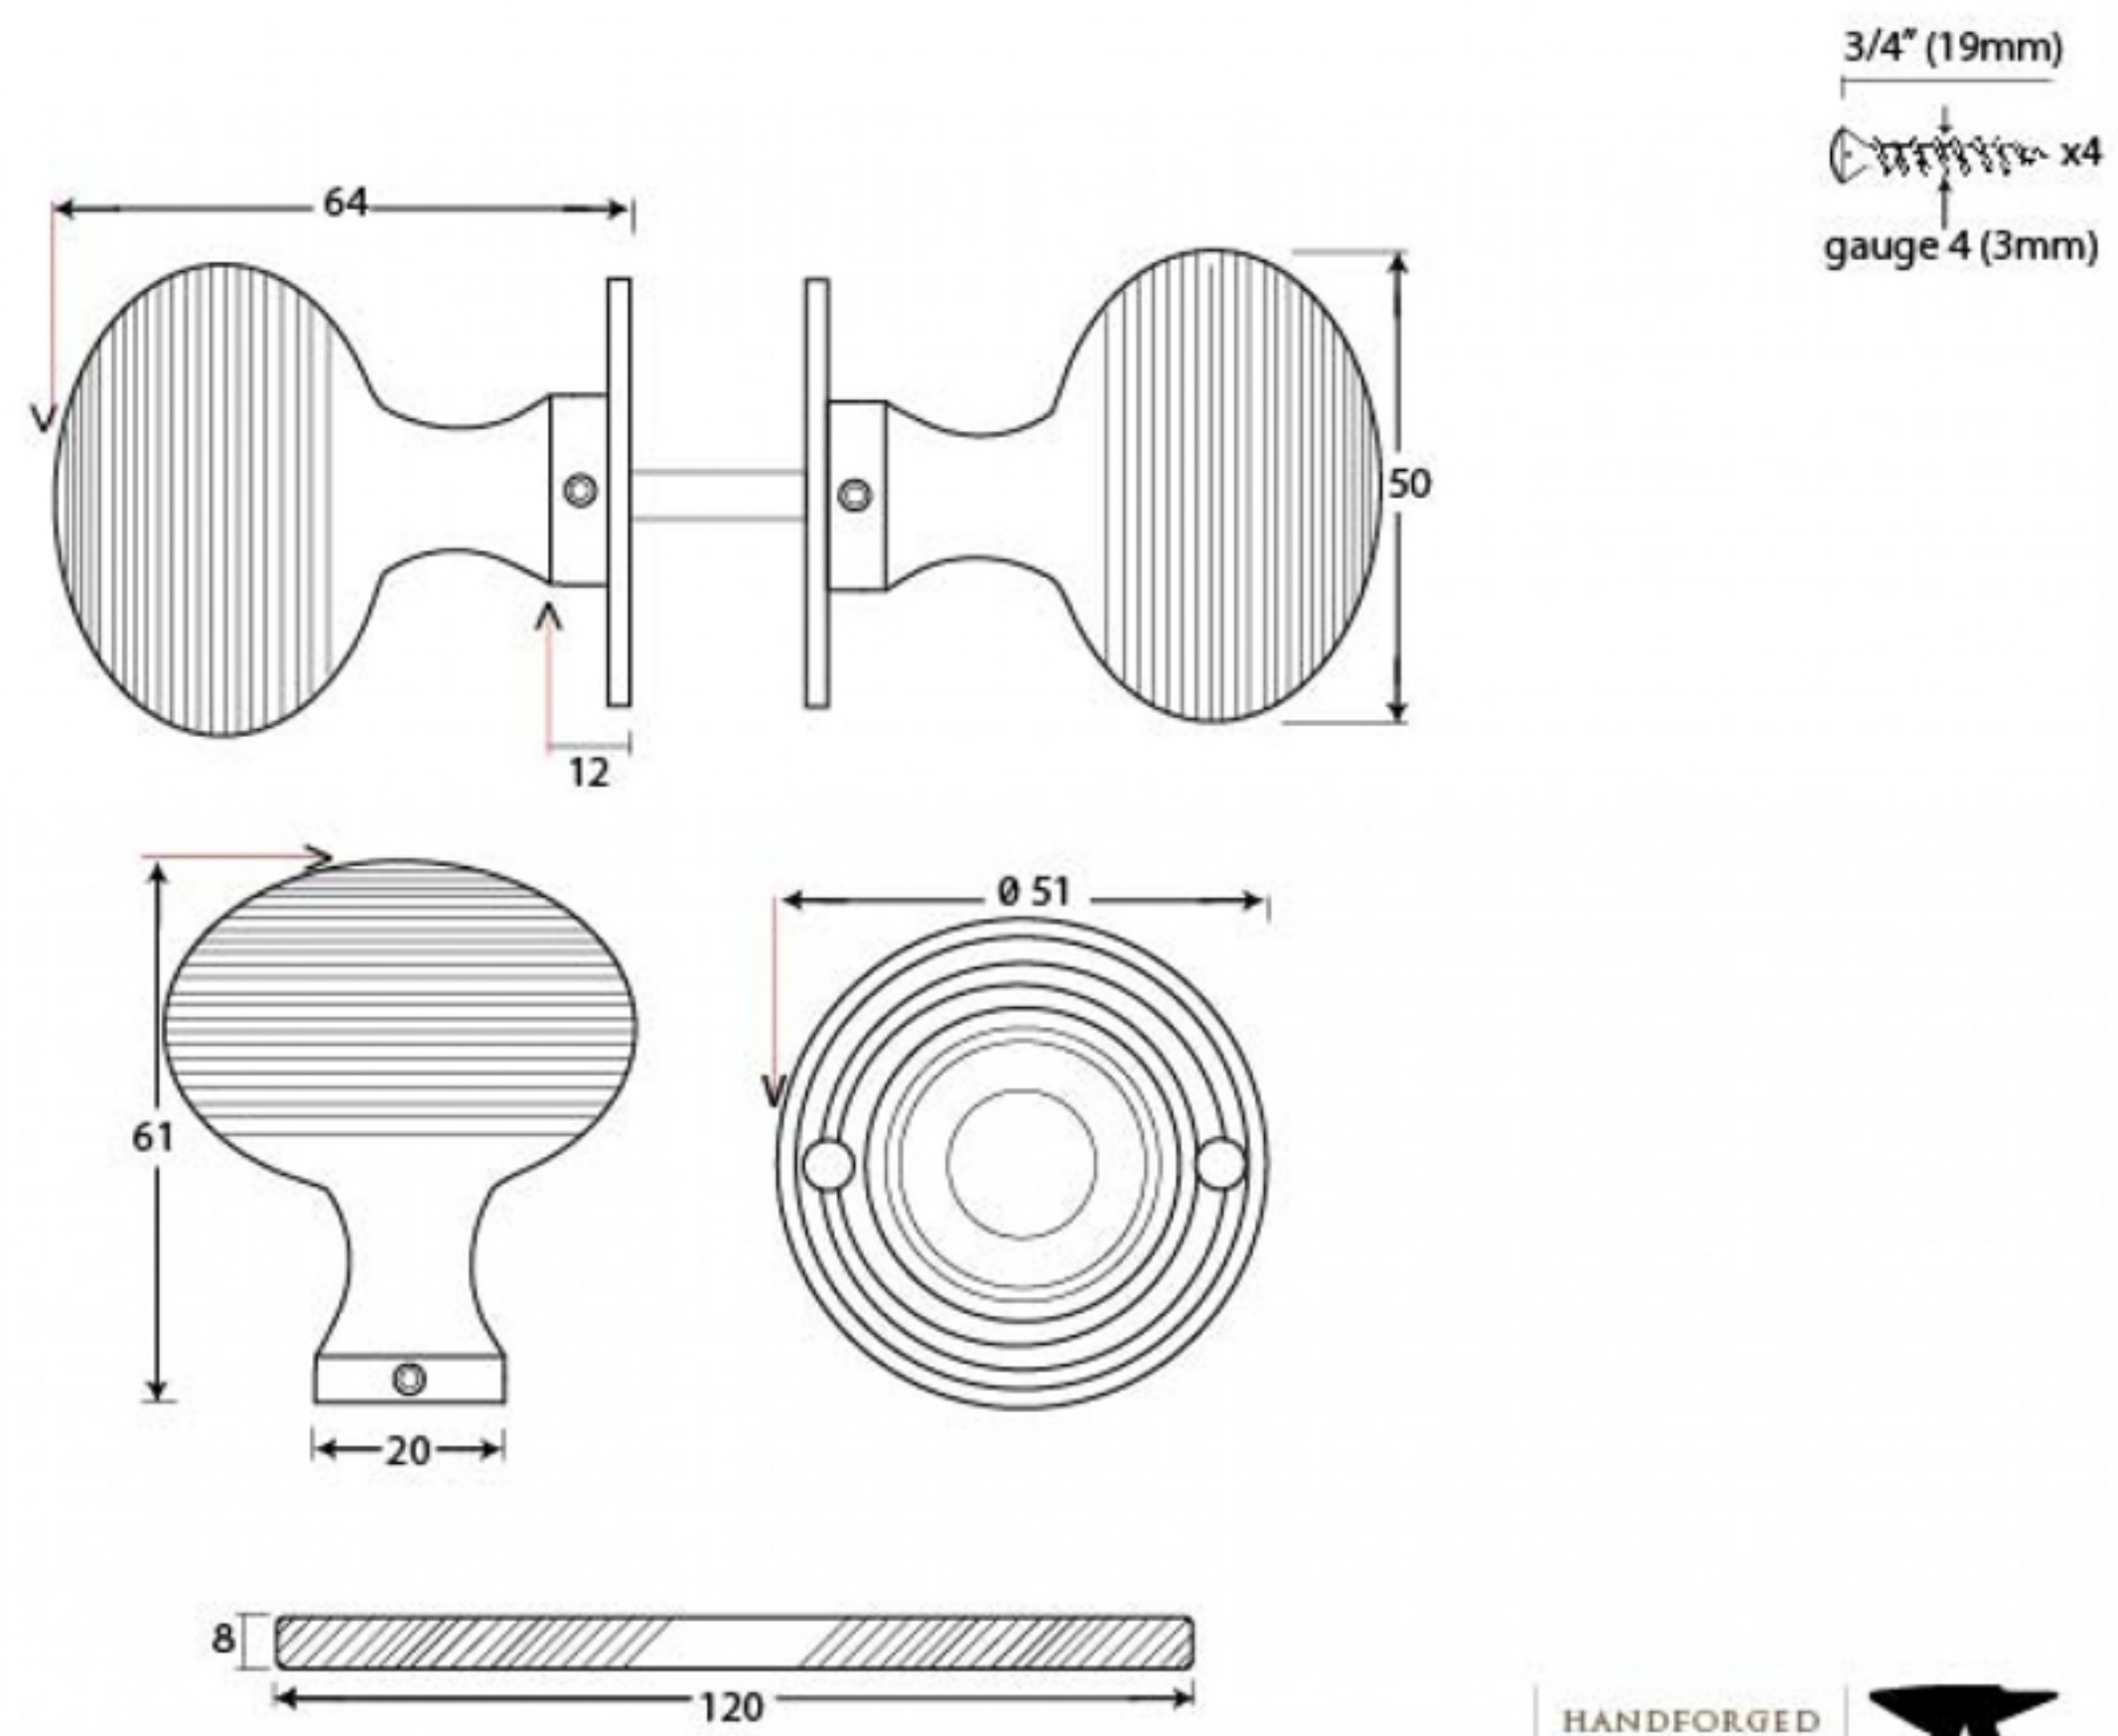

PRODUCT CODE 90273

HANDFORGED
TRADITIONAL
IRONMONGERY

Due to the hand crafted nature of our products all measurements are approximate and should be used as a guide only