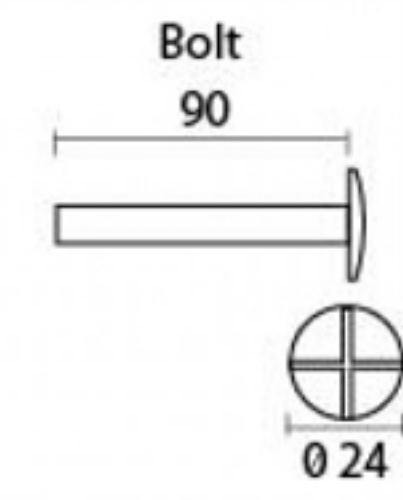

PRODUCT CODE 90276

HANDFORGED  
TRADITIONAL  
IRONMONGERY

Due to the hand crafted nature of our products all measurements are approximate and should be used as a guide only