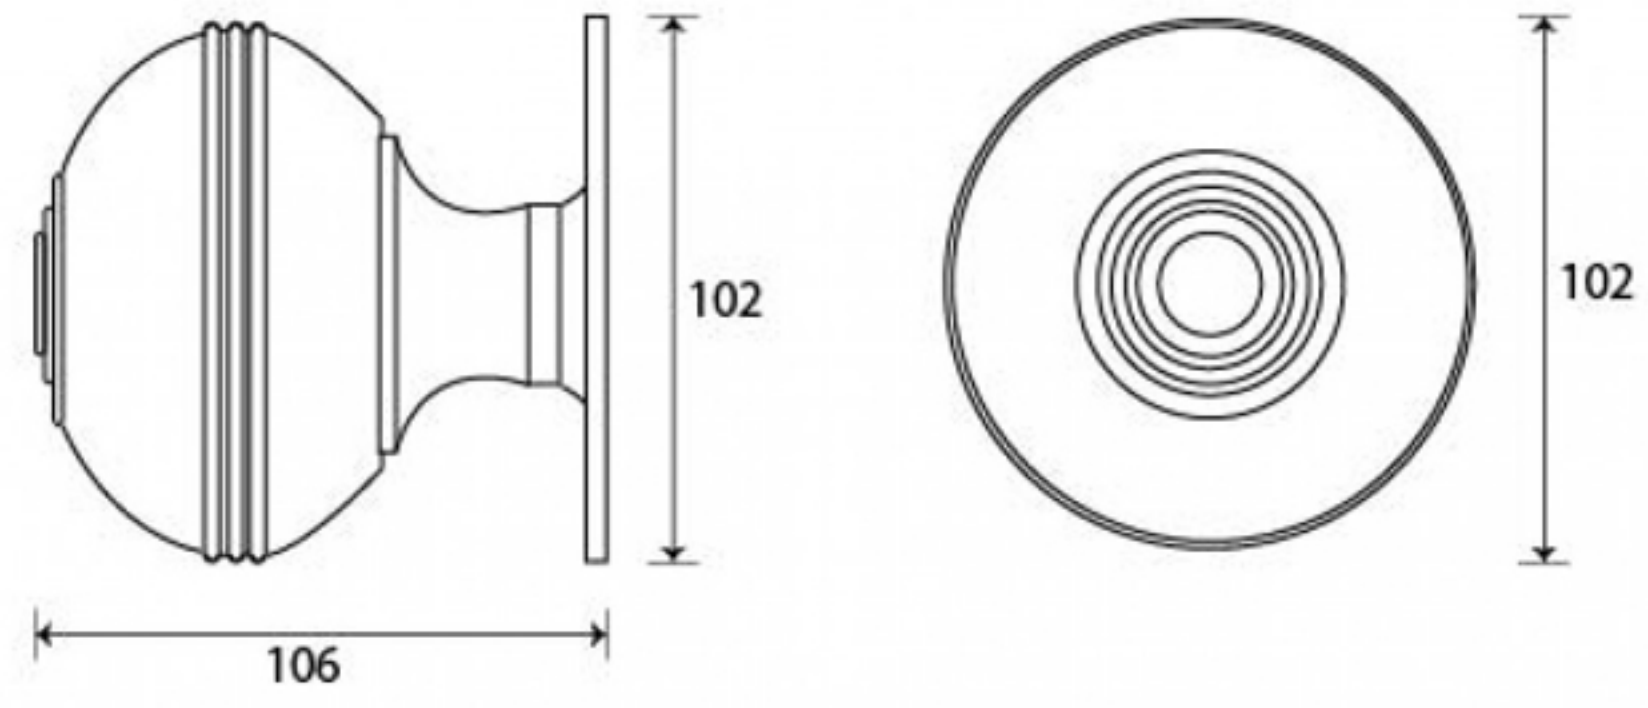

PRODUCT CODE 90276

HANDFORGED  
TRADITIONAL  
IRONMONGERY

Due to the hand crafted nature of our products all measurements are approximate and should be used as a guide only