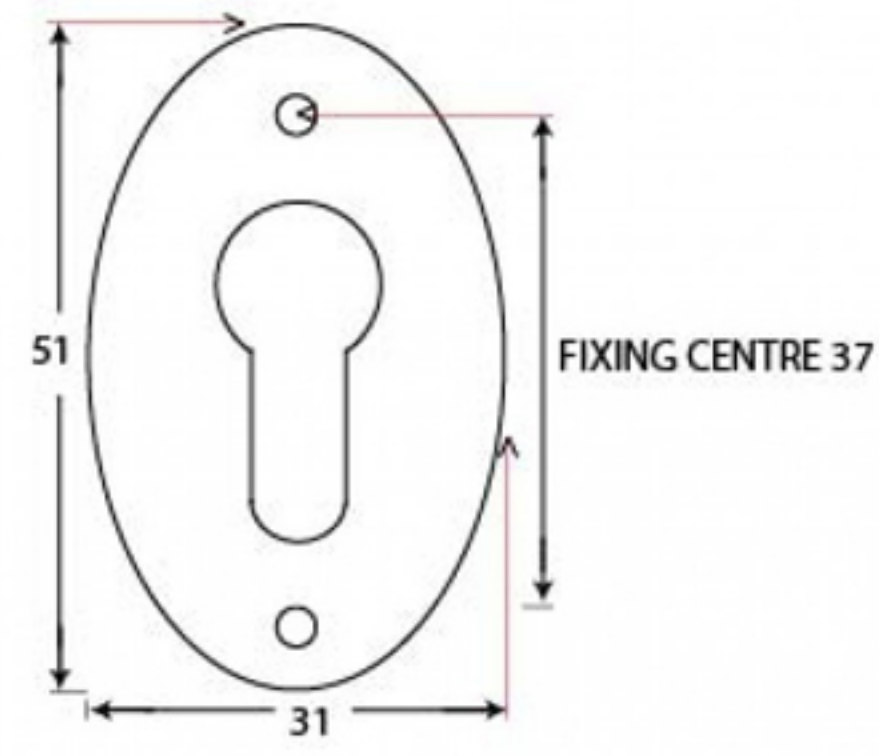

PRODUCT CODE 90279

1/2" (12mm)  
x 2  
gauge 4 (3mm)

2.5

HANDFORGED  
TRADITIONAL  
IRONMONGERY

Due to the hand crafted nature of our products all measurements are approximate and should be used as a guide only