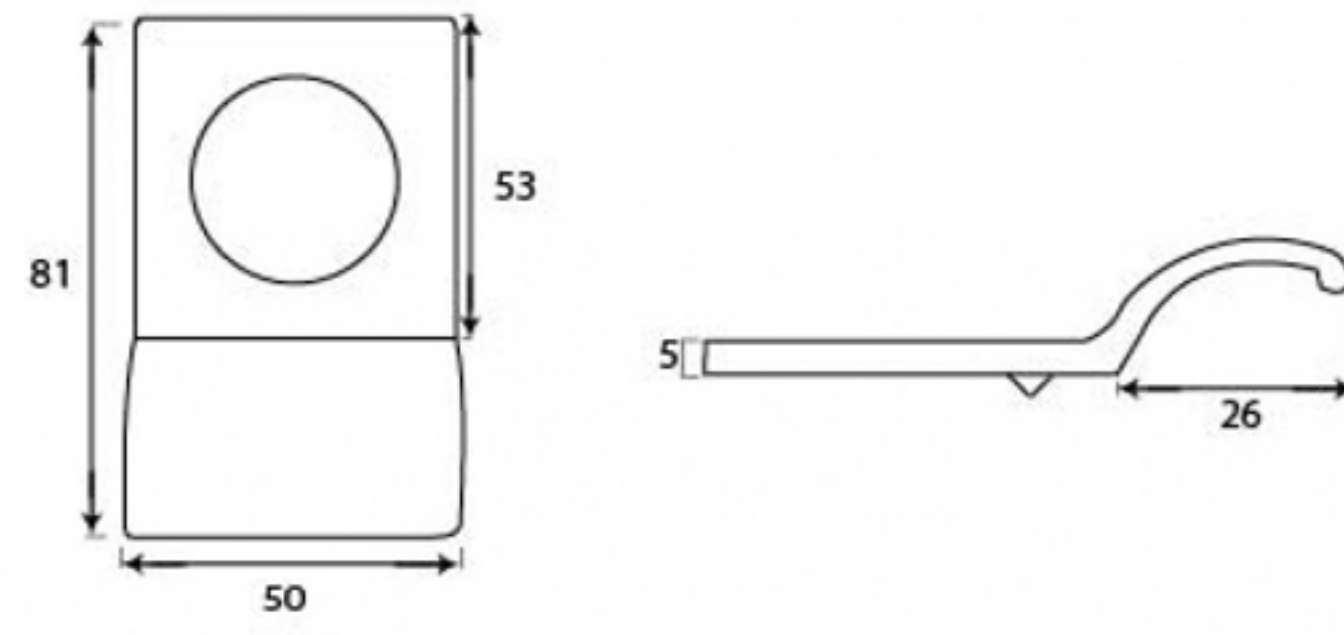

PRODUCT CODE 90281

HANDFORGED  
TRADITIONAL  
IRONMONGERY

Due to the hand crafted nature of our products all measurements are approximate and should be used as a guide only