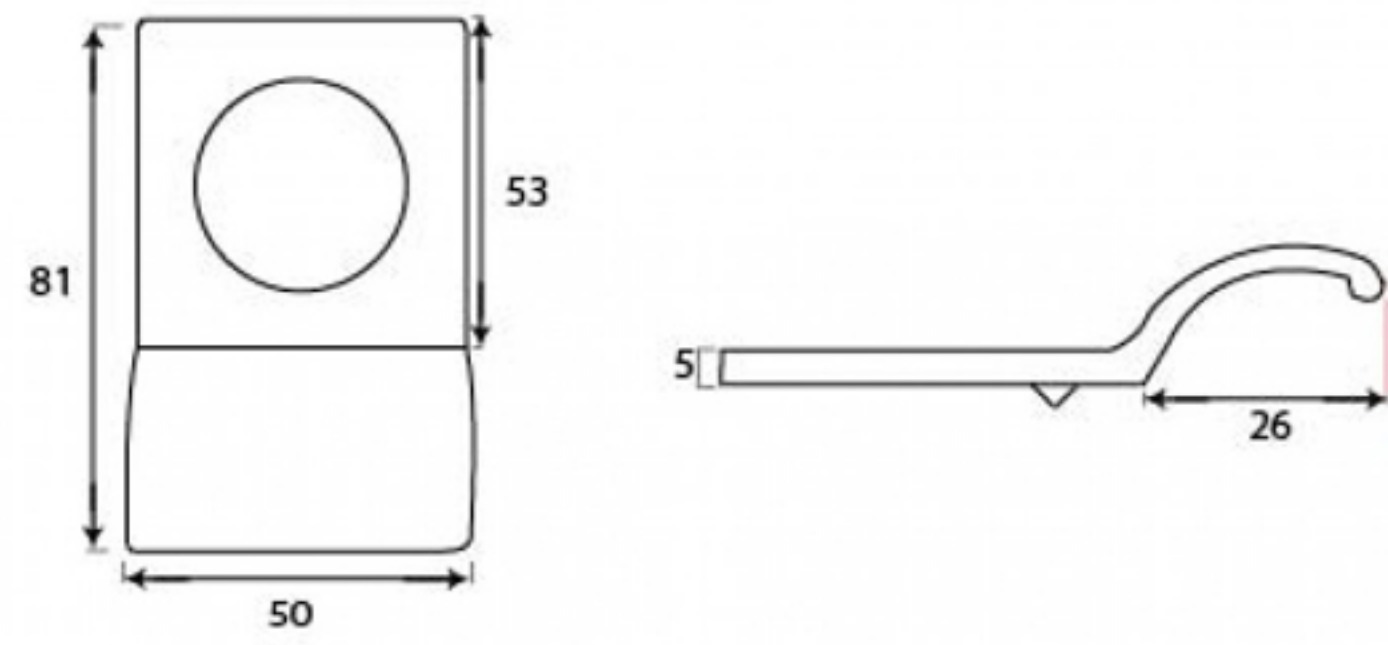

PRODUCT CODE 90283

HANDFORGED
TRADITIONAL
IRONMONGERY

Due to the hand crafted nature of our products all measurements are approximate and should be used as a guide only