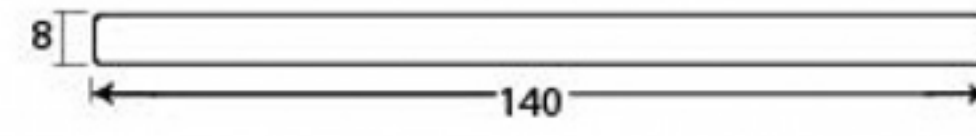

PRODUCT CODE 90292

3/4" (19mm)
x8
gauge 4 (3mm)

HANDFORGED
TRADITIONAL
IRONMONGERY

Due to the hand crafted nature of our products all measurements are approximate and should be used as a guide only