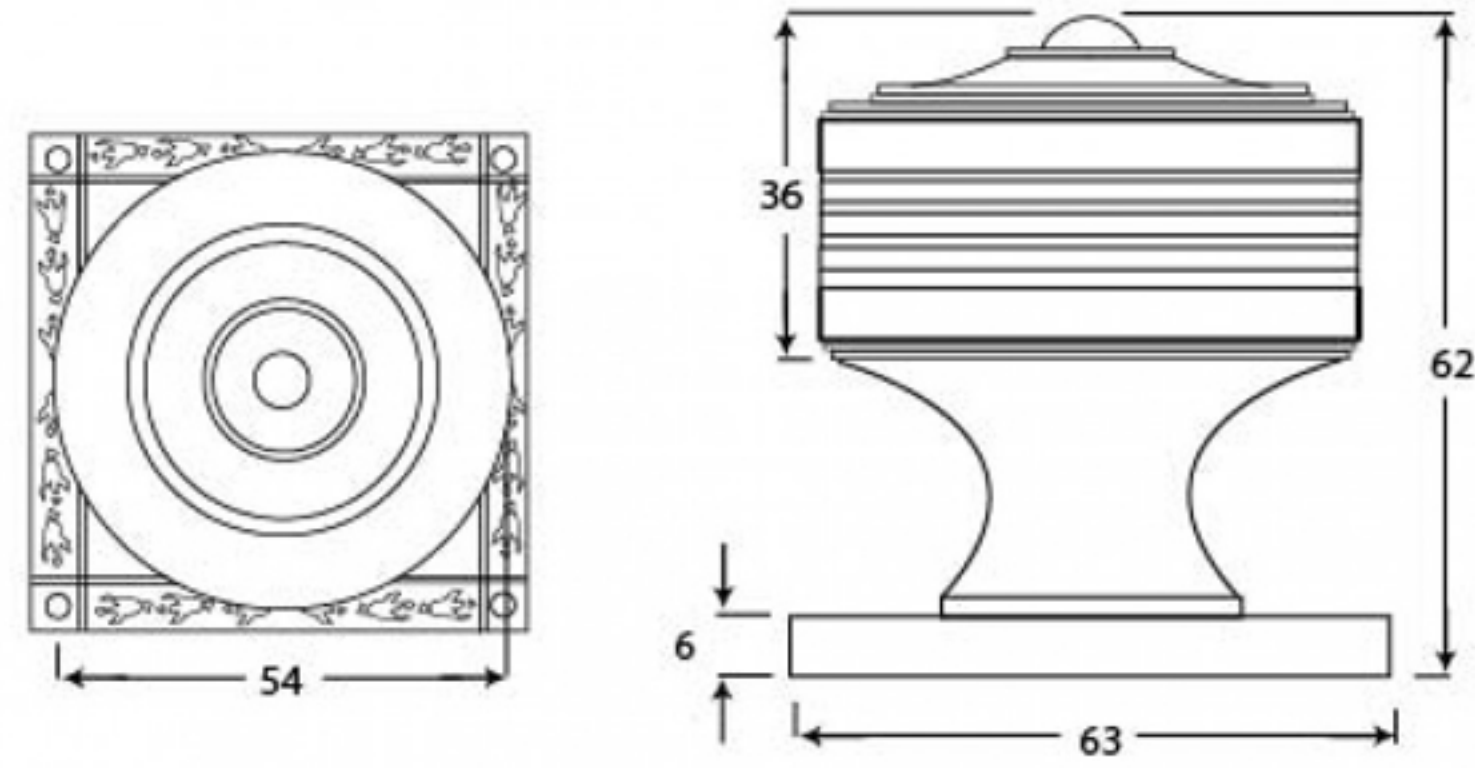

PRODUCT CODE 90292

3/4" (19mm)
x8
gauge 4 (3mm)

HANDFORGED
TRADITIONAL
IRONMONGERY

Due to the hand crafted nature of our products all measurements are approximate and should be used as a guide only