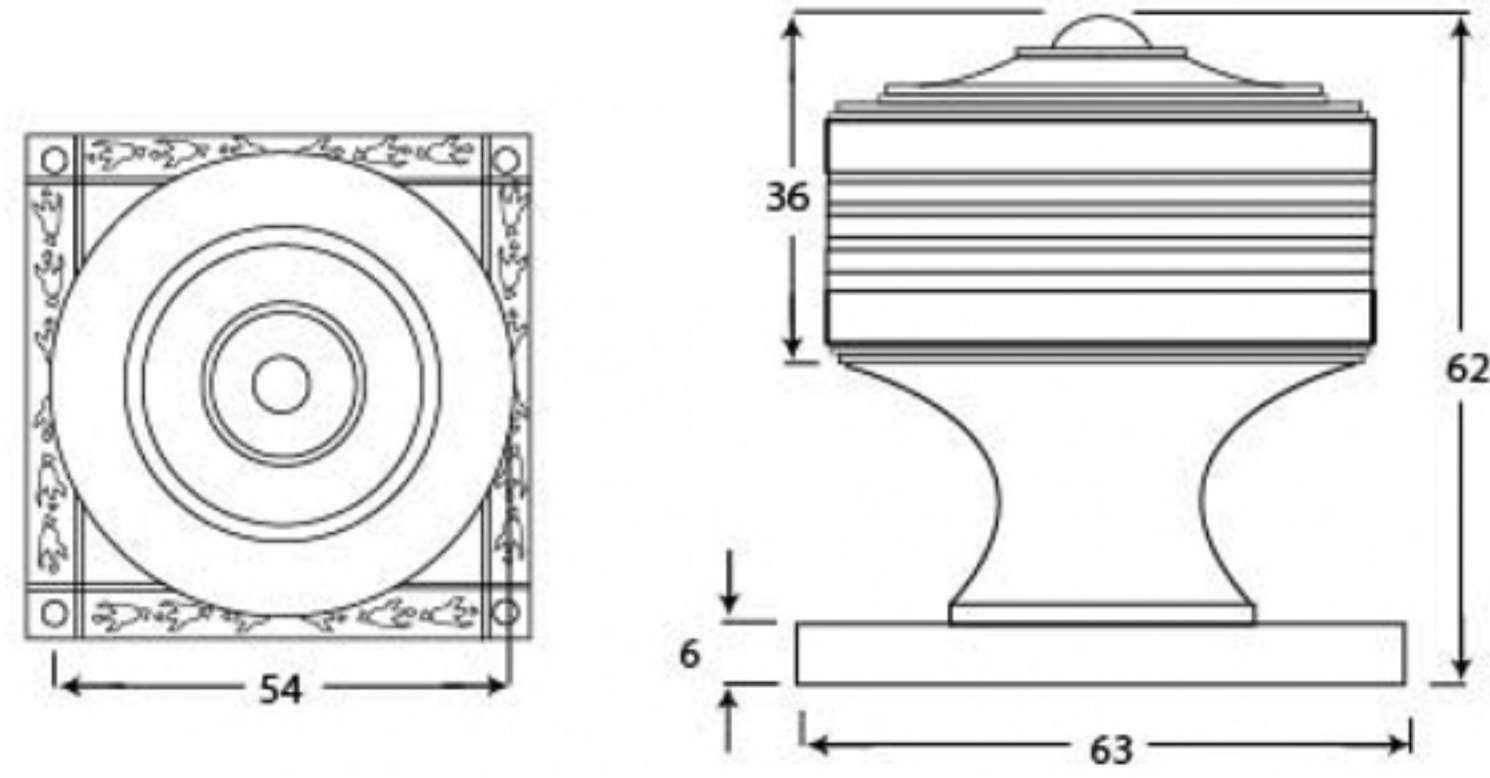

PRODUCT CODE 90293

3/4" (19mm)

x8
gauge 4 (3mm)

HANDFORGED
TRADITIONAL
IRONMONGERY

Due to the hand crafted nature of our products all measurements are approximate and should be used as a guide only