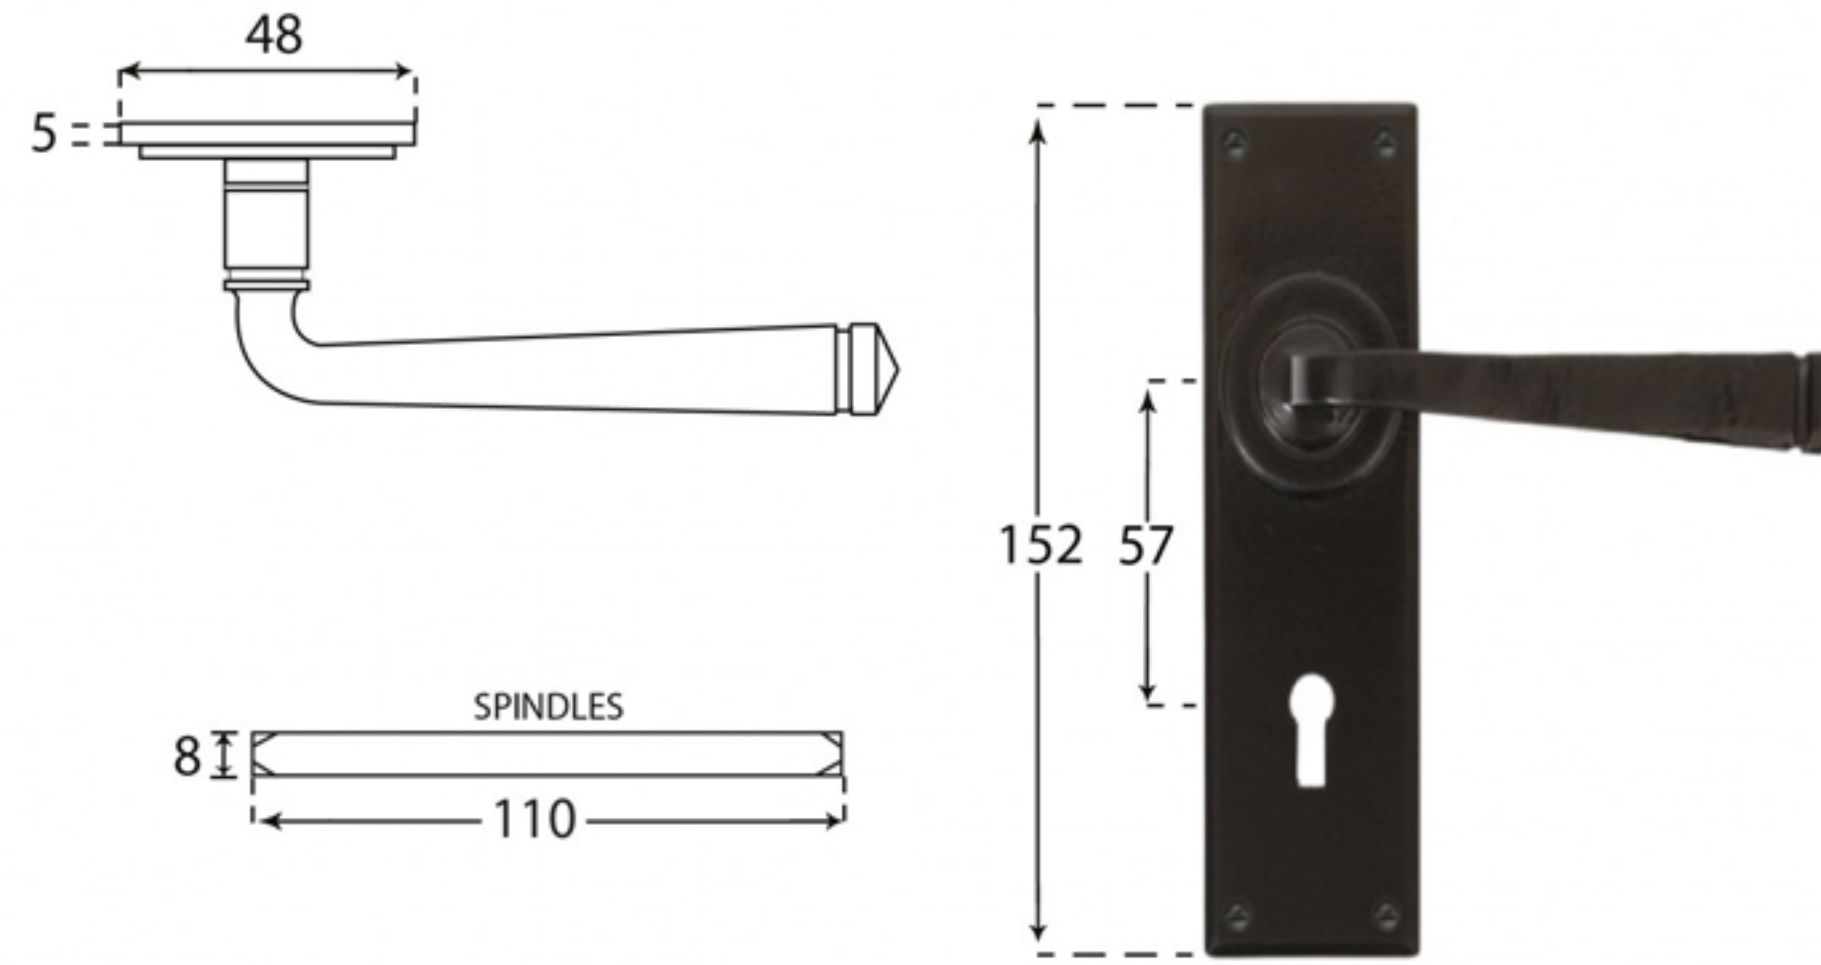

PRODUCT CODE 33824

1" (25mm)
x8
gauge 6 (3.5mm)

HANDFORGED
TRADITIONAL
IRONMONGERY

Due to the hand crafted nature of our products all measurements are approximate and should be used as a guide only