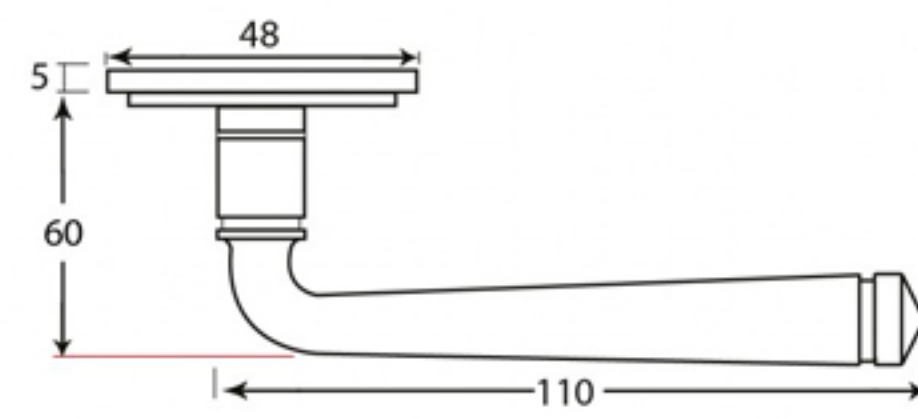

PRODUCT CODE 33823

1" (25mm)
x8
gauge 6 (3.5mm)

HANDFORGED
TRADITIONAL
IRONMONGERY

Due to the hand crafted nature of our products all measurements are approximate and should be used as a guide only