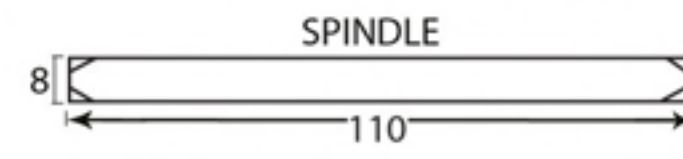

PRODUCT CODE 33823

1" (25mm)
x8
gauge 6 (3.5mm)

HANDFORGED
TRADITIONAL
IRONMONGERY

Due to the hand crafted nature of our products all measurements are approximate and should be used as a guide only