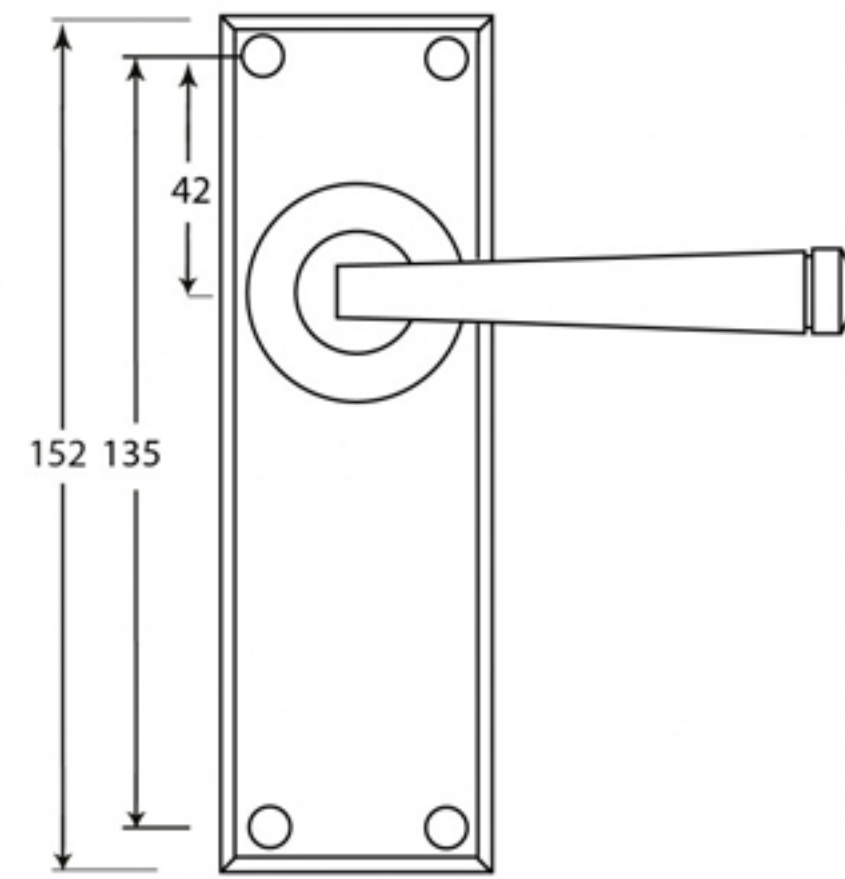

PRODUCT CODE 33823

1" (25mm)
x8
gauge 6 (3.5mm)

HANDFORGED
TRADITIONAL
IRONMONGERY

Due to the hand crafted nature of our products all measurements are approximate and should be used as a guide only