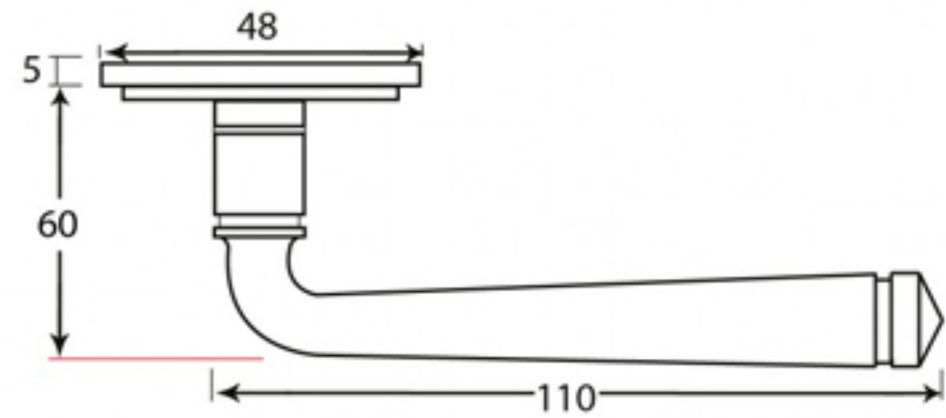

PRODUCT CODE 33825

1" (25mm)  
x8  
gauge 6 (3.5mm)

HANDFORGED  
TRADITIONAL  
IRONMONGERY

Due to the hand crafted nature of our products all measurements are approximate and should be used as a guide only