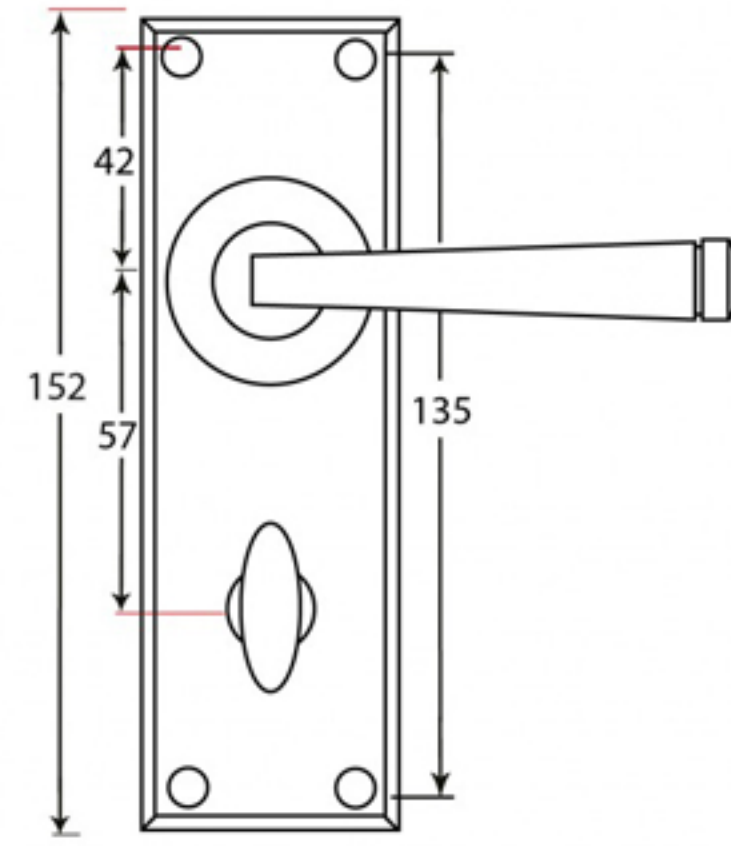

PRODUCT CODE 33825

1" (25mm)  
x8  
gauge 6 (3.5mm)

HANDFORGED  
TRADITIONAL  
IRONMONGERY

Due to the hand crafted nature of our products all measurements are approximate and should be used as a guide only