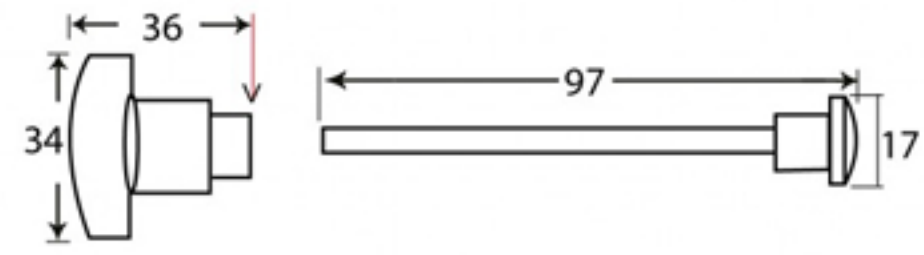

PRODUCT CODE 33825

1" (25mm)  
x8  
gauge 6 (3.5mm)

HANDFORGED  
TRADITIONAL  
IRONMONGERY

Due to the hand crafted nature of our products all measurements are approximate and should be used as a guide only