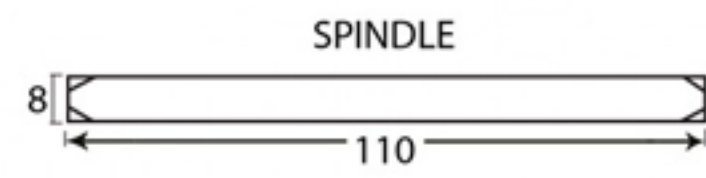

PRODUCT CODE 33825

1" (25mm)  
x8  
gauge 6 (3.5mm)

HANDFORGED  
TRADITIONAL  
IRONMONGERY

Due to the hand crafted nature of our products all measurements are approximate and should be used as a guide only