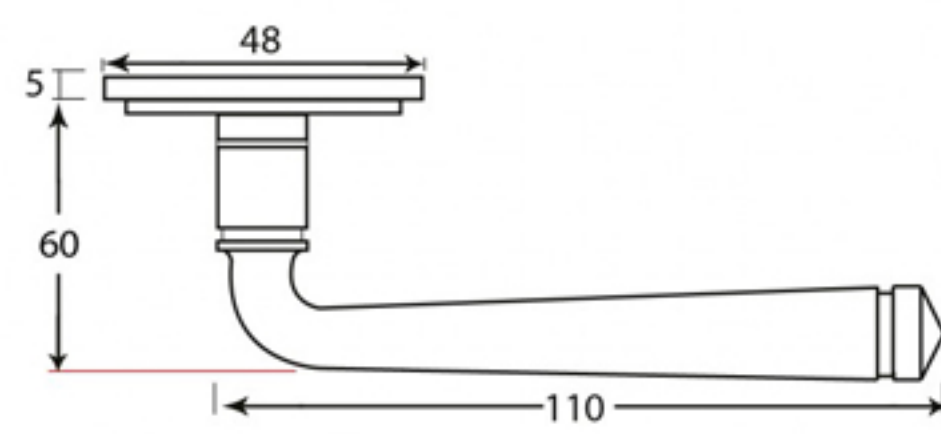

PRODUCT CODE 33826

1" (25mm)  
x8  
gauge 6 (3.5mm)

HANDFORGED  
TRADITIONAL  
IRONMONGERY

Due to the hand crafted nature of our products all measurements are approximate and should be used as a guide only