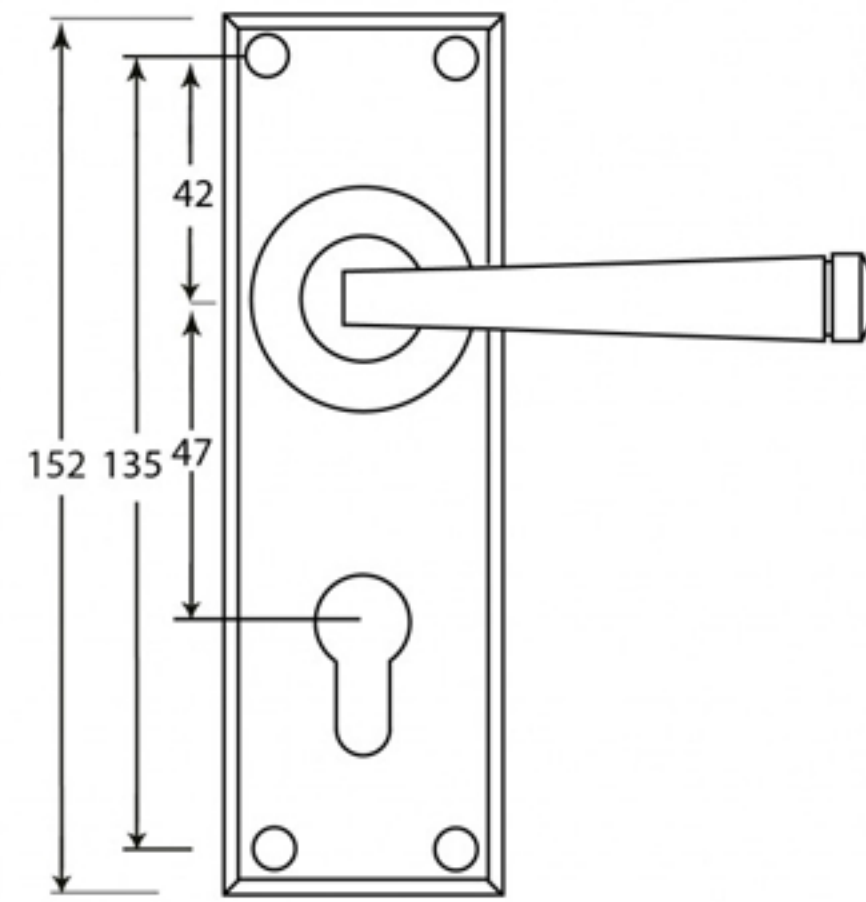

PRODUCT CODE 33826

1" (25mm)  
x8  
gauge 6 (3.5mm)

HANDFORGED  
TRADITIONAL  
IRONMONGERY

Due to the hand crafted nature of our products all measurements are approximate and should be used as a guide only