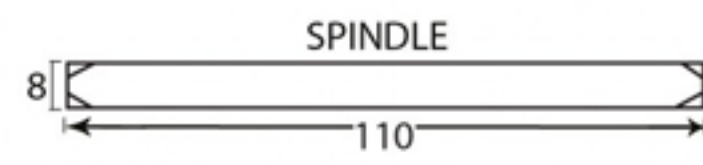

PRODUCT CODE 33826

1" (25mm)  
x8  
gauge 6 (3.5mm)

HANDFORGED  
TRADITIONAL  
IRONMONGERY

Due to the hand crafted nature of our products all measurements are approximate and should be used as a guide only