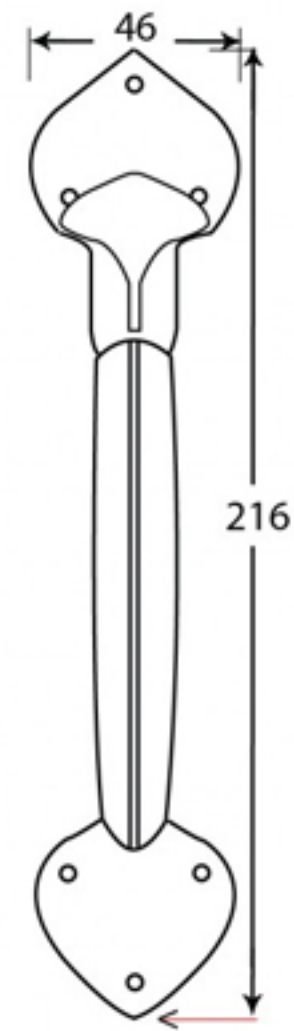

PRODUCT CODE 33970

HANDFORGED
TRADITIONAL
IRONMONGERY

Due to the hand crafted nature of our products all measurements are approximate and should be used as a guide only