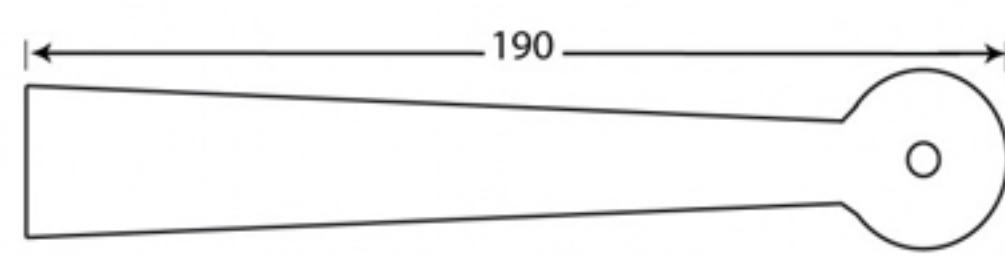

PRODUCT CODE 33970

HANDFORGED
TRADITIONAL
IRONMONGERY

Due to the hand crafted nature of our products all measurements are approximate and should be used as a guide only