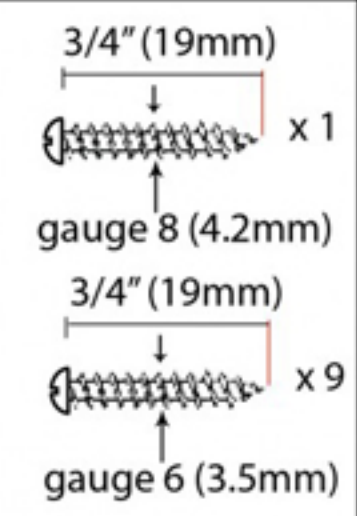

PRODUCT CODE 33970

HANDFORGED
TRADITIONAL
IRONMONGERY

Due to the hand crafted nature of our products all measurements are approximate and should be used as a guide only