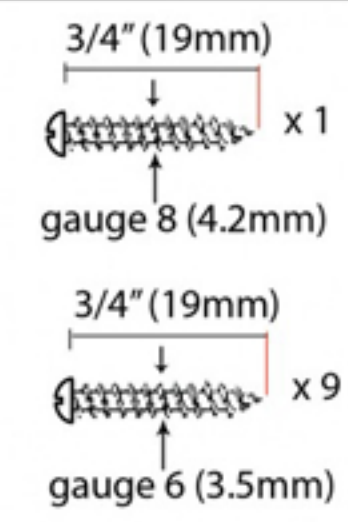

PRODUCT CODE 33100

HANDFORGED  
TRADITIONAL  
IRONMONGERY

Due to the hand crafted nature of our products all measurements are approximate and should be used as a guide only