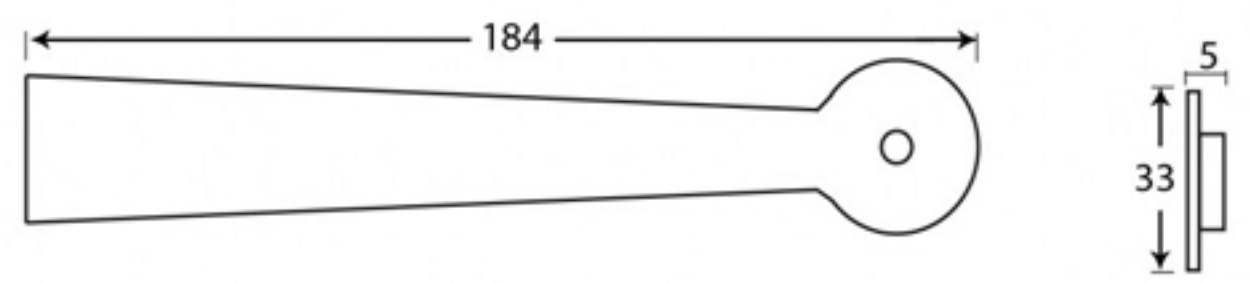

PRODUCT CODE 33100

HANDFORGED  
TRADITIONAL  
IRONMONGERY

Due to the hand crafted nature of our products all measurements are approximate and should be used as a guide only