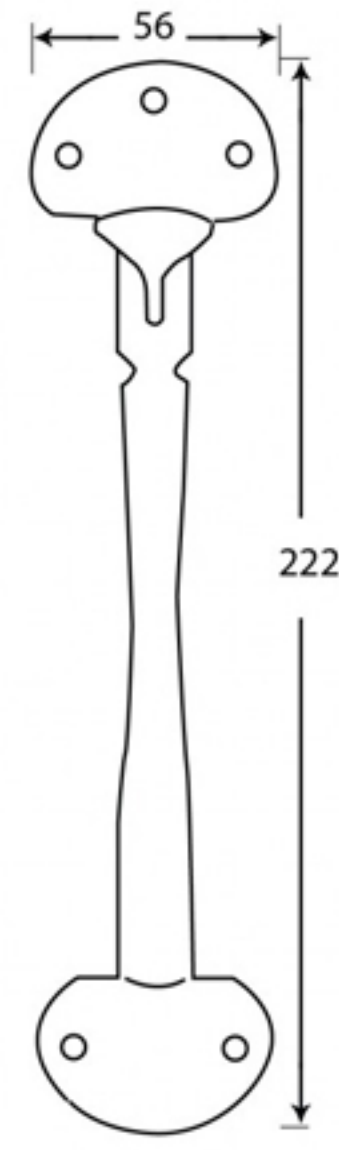

PRODUCT CODE 33100

HANDFORGED  
TRADITIONAL  
IRONMONGERY

Due to the hand crafted nature of our products all measurements are approximate and should be used as a guide only