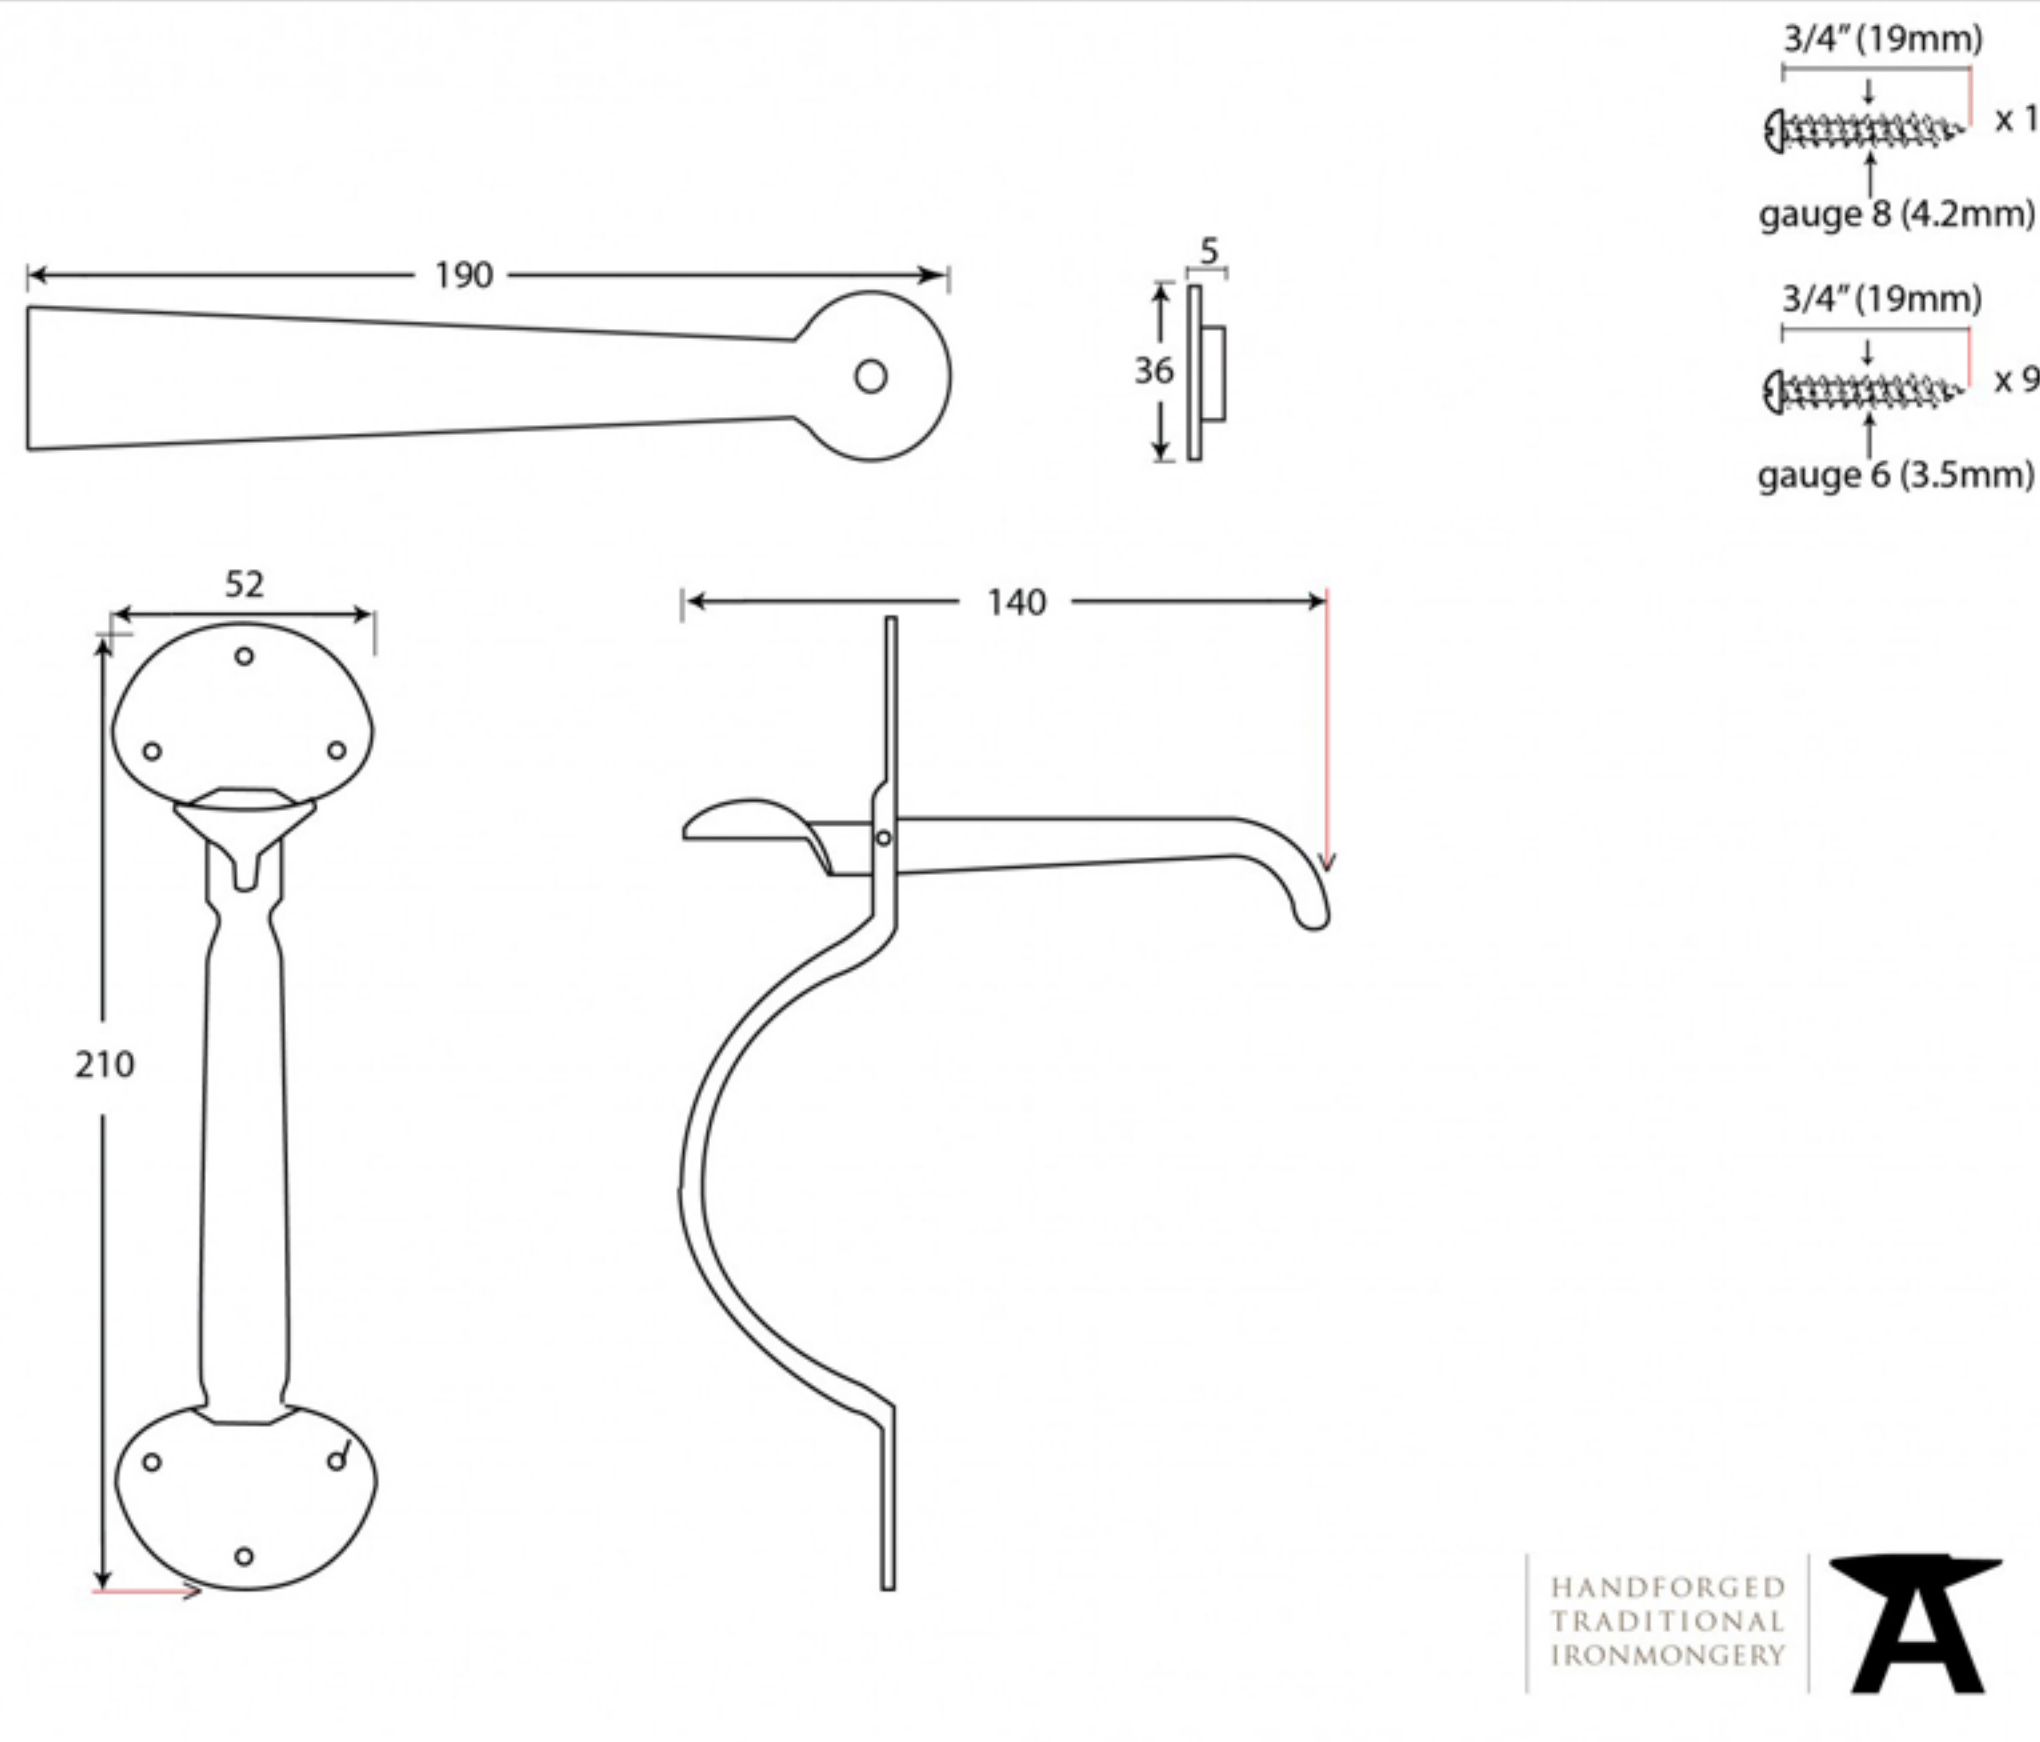

PRODUCT CODE 33649

HANDFORGED
TRADITIONAL
IRONMONGERY

Due to the hand crafted nature of our products all measurements are approximate and should be used as a guide only