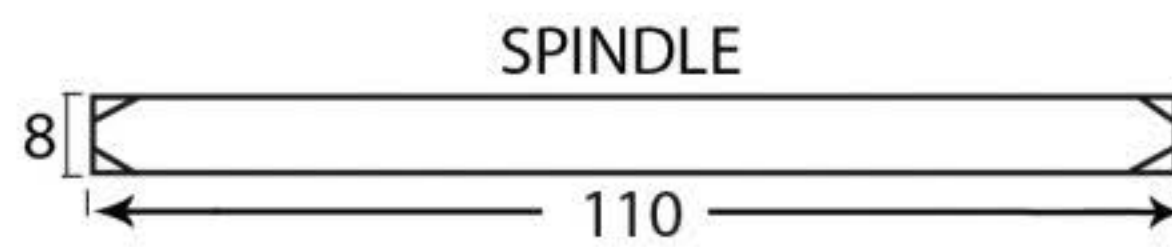

PRODUCT CODE 33873

HANDFORGED  
TRADITIONAL  
IRONMONGERY

Due to the hand crafted nature of our products all measurements are approximate and should be used as a guide only