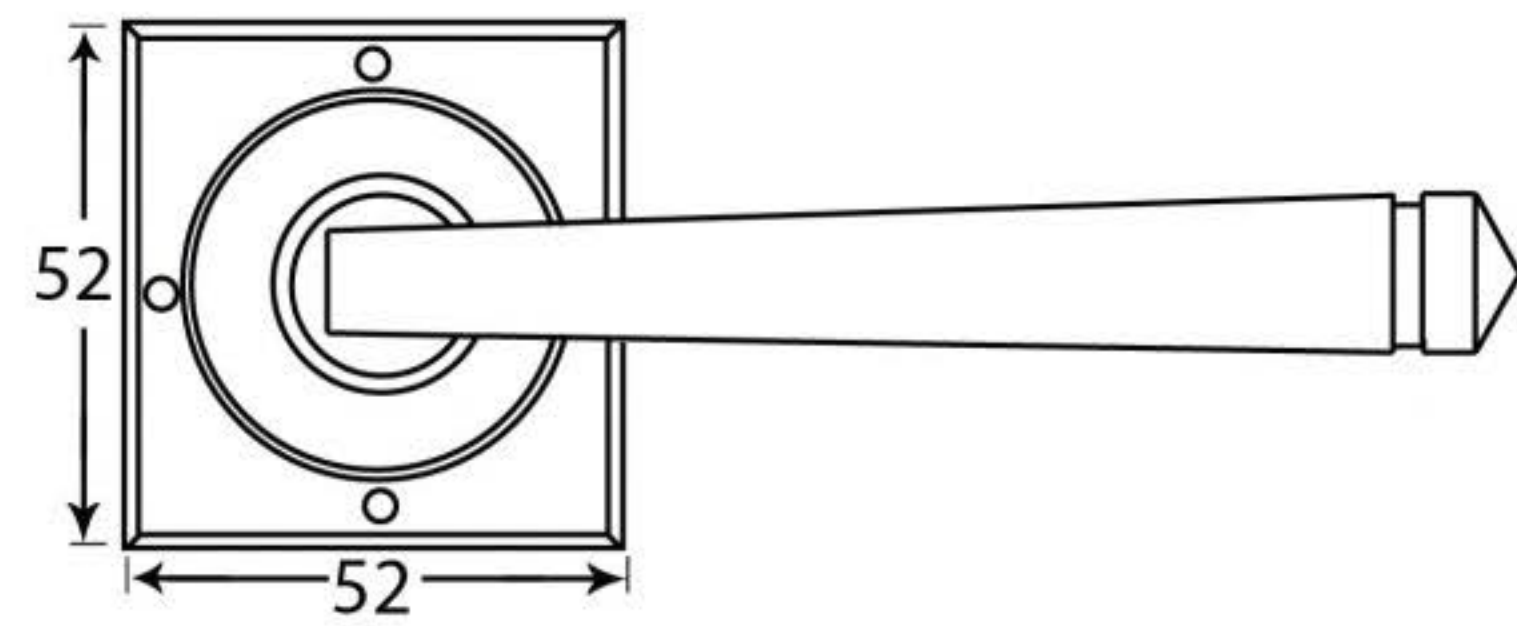

PRODUCT CODE 33873

HANDFORGED  
TRADITIONAL  
IRONMONGERY

Due to the hand crafted nature of our products all measurements are approximate and should be used as a guide only