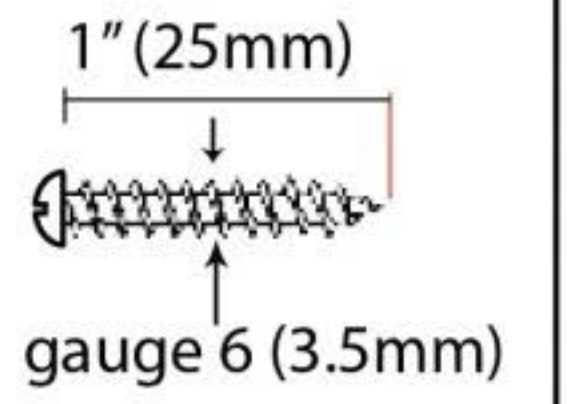

PRODUCT CODE 33873

HANDFORGED  
TRADITIONAL  
IRONMONGERY

Due to the hand crafted nature of our products all measurements are approximate and should be used as a guide only