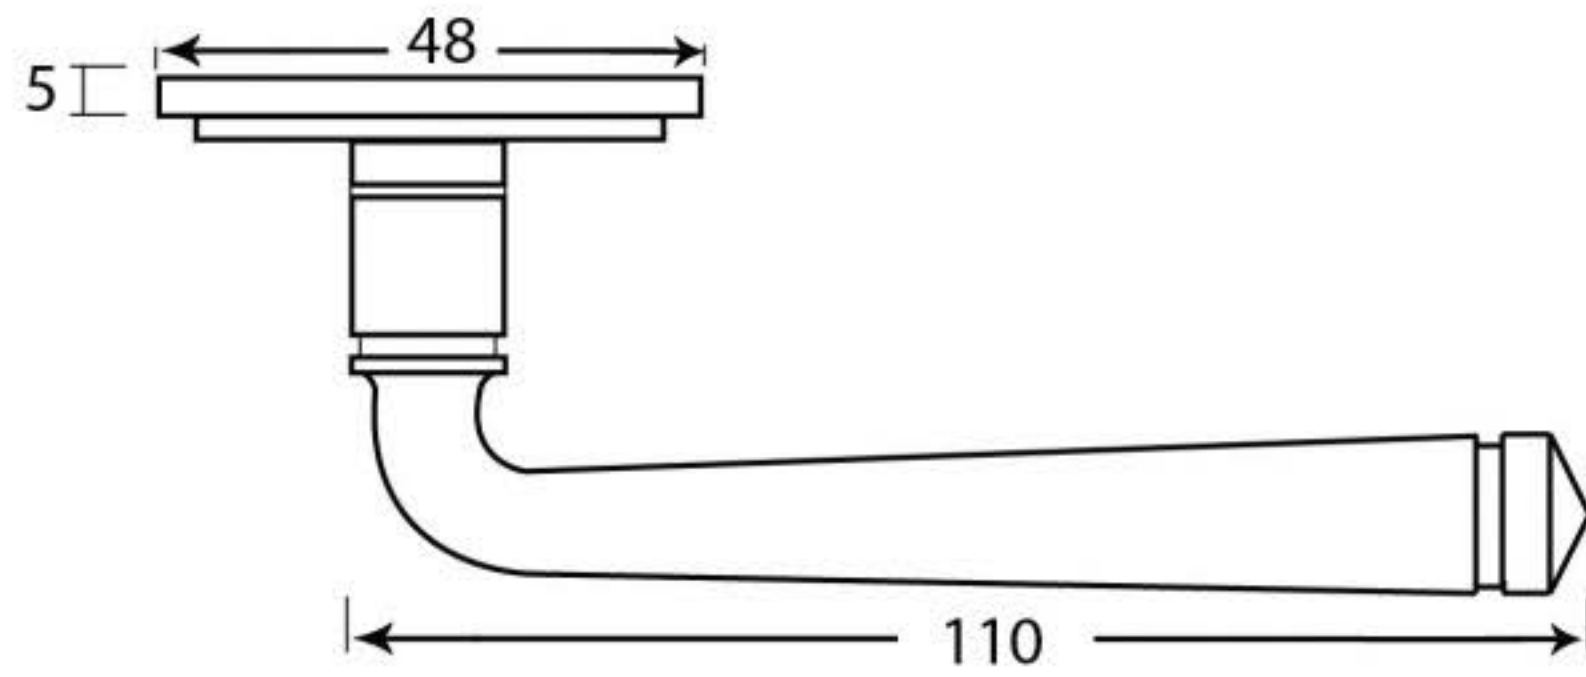

PRODUCT CODE 33873

HANDFORGED  
TRADITIONAL  
IRONMONGERY

Due to the hand crafted nature of our products all measurements are approximate and should be used as a guide only