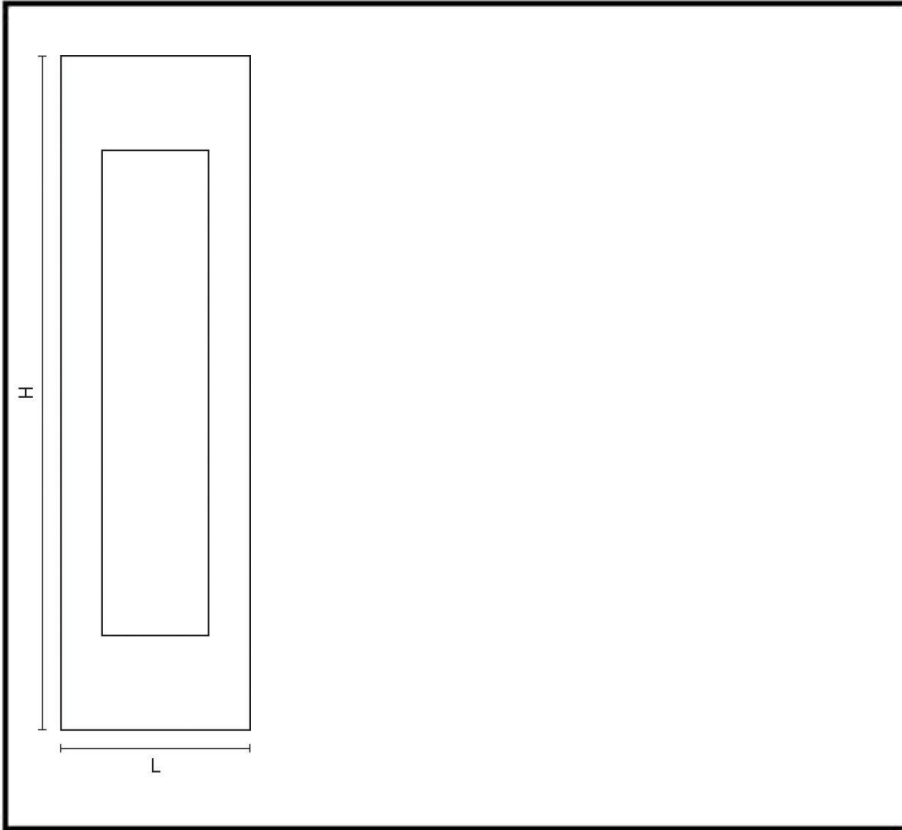

CROFT

Long Lasting Tradition

SPECIFICATION SHEET - PRODUCT CODE **1642**

PRODUCT

Upright Letter Plate 1642

Dimensions: Other sizes available are below:

Sizes:	L	H	C	Aperture:
252mm x 70mm	70	252	225	183 x 41

Please note that illustration sizes are approximations

Finishes: