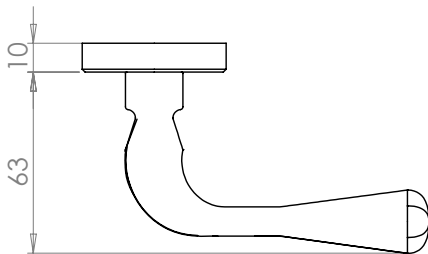

MANITAL®
maniglie italiane

**NEW PRODUCT
DATA SHEET**

DOOR HANDLES

STELLA

AQ1

DESIGNER LEVER ON ROUND ROSE

- 100% Italian design and manufacture
- Solid Brass construction
- Suited ancillary products available

(AA1 euro escutcheon, AA3 standard escutcheon, AQ12 turn and release)

Now available in satin nickel from stock and in dark bronze as a special order (4 - 6 week lead time)

SC

CP

Carlisle Brass Ltd
Parkhouse Road
Carlisle
Cumbria
CA3 0JU

Tel: 01228 511 030
Fax: 01228 511 885

CARLISLE BRASS

www.carlislebrass.com