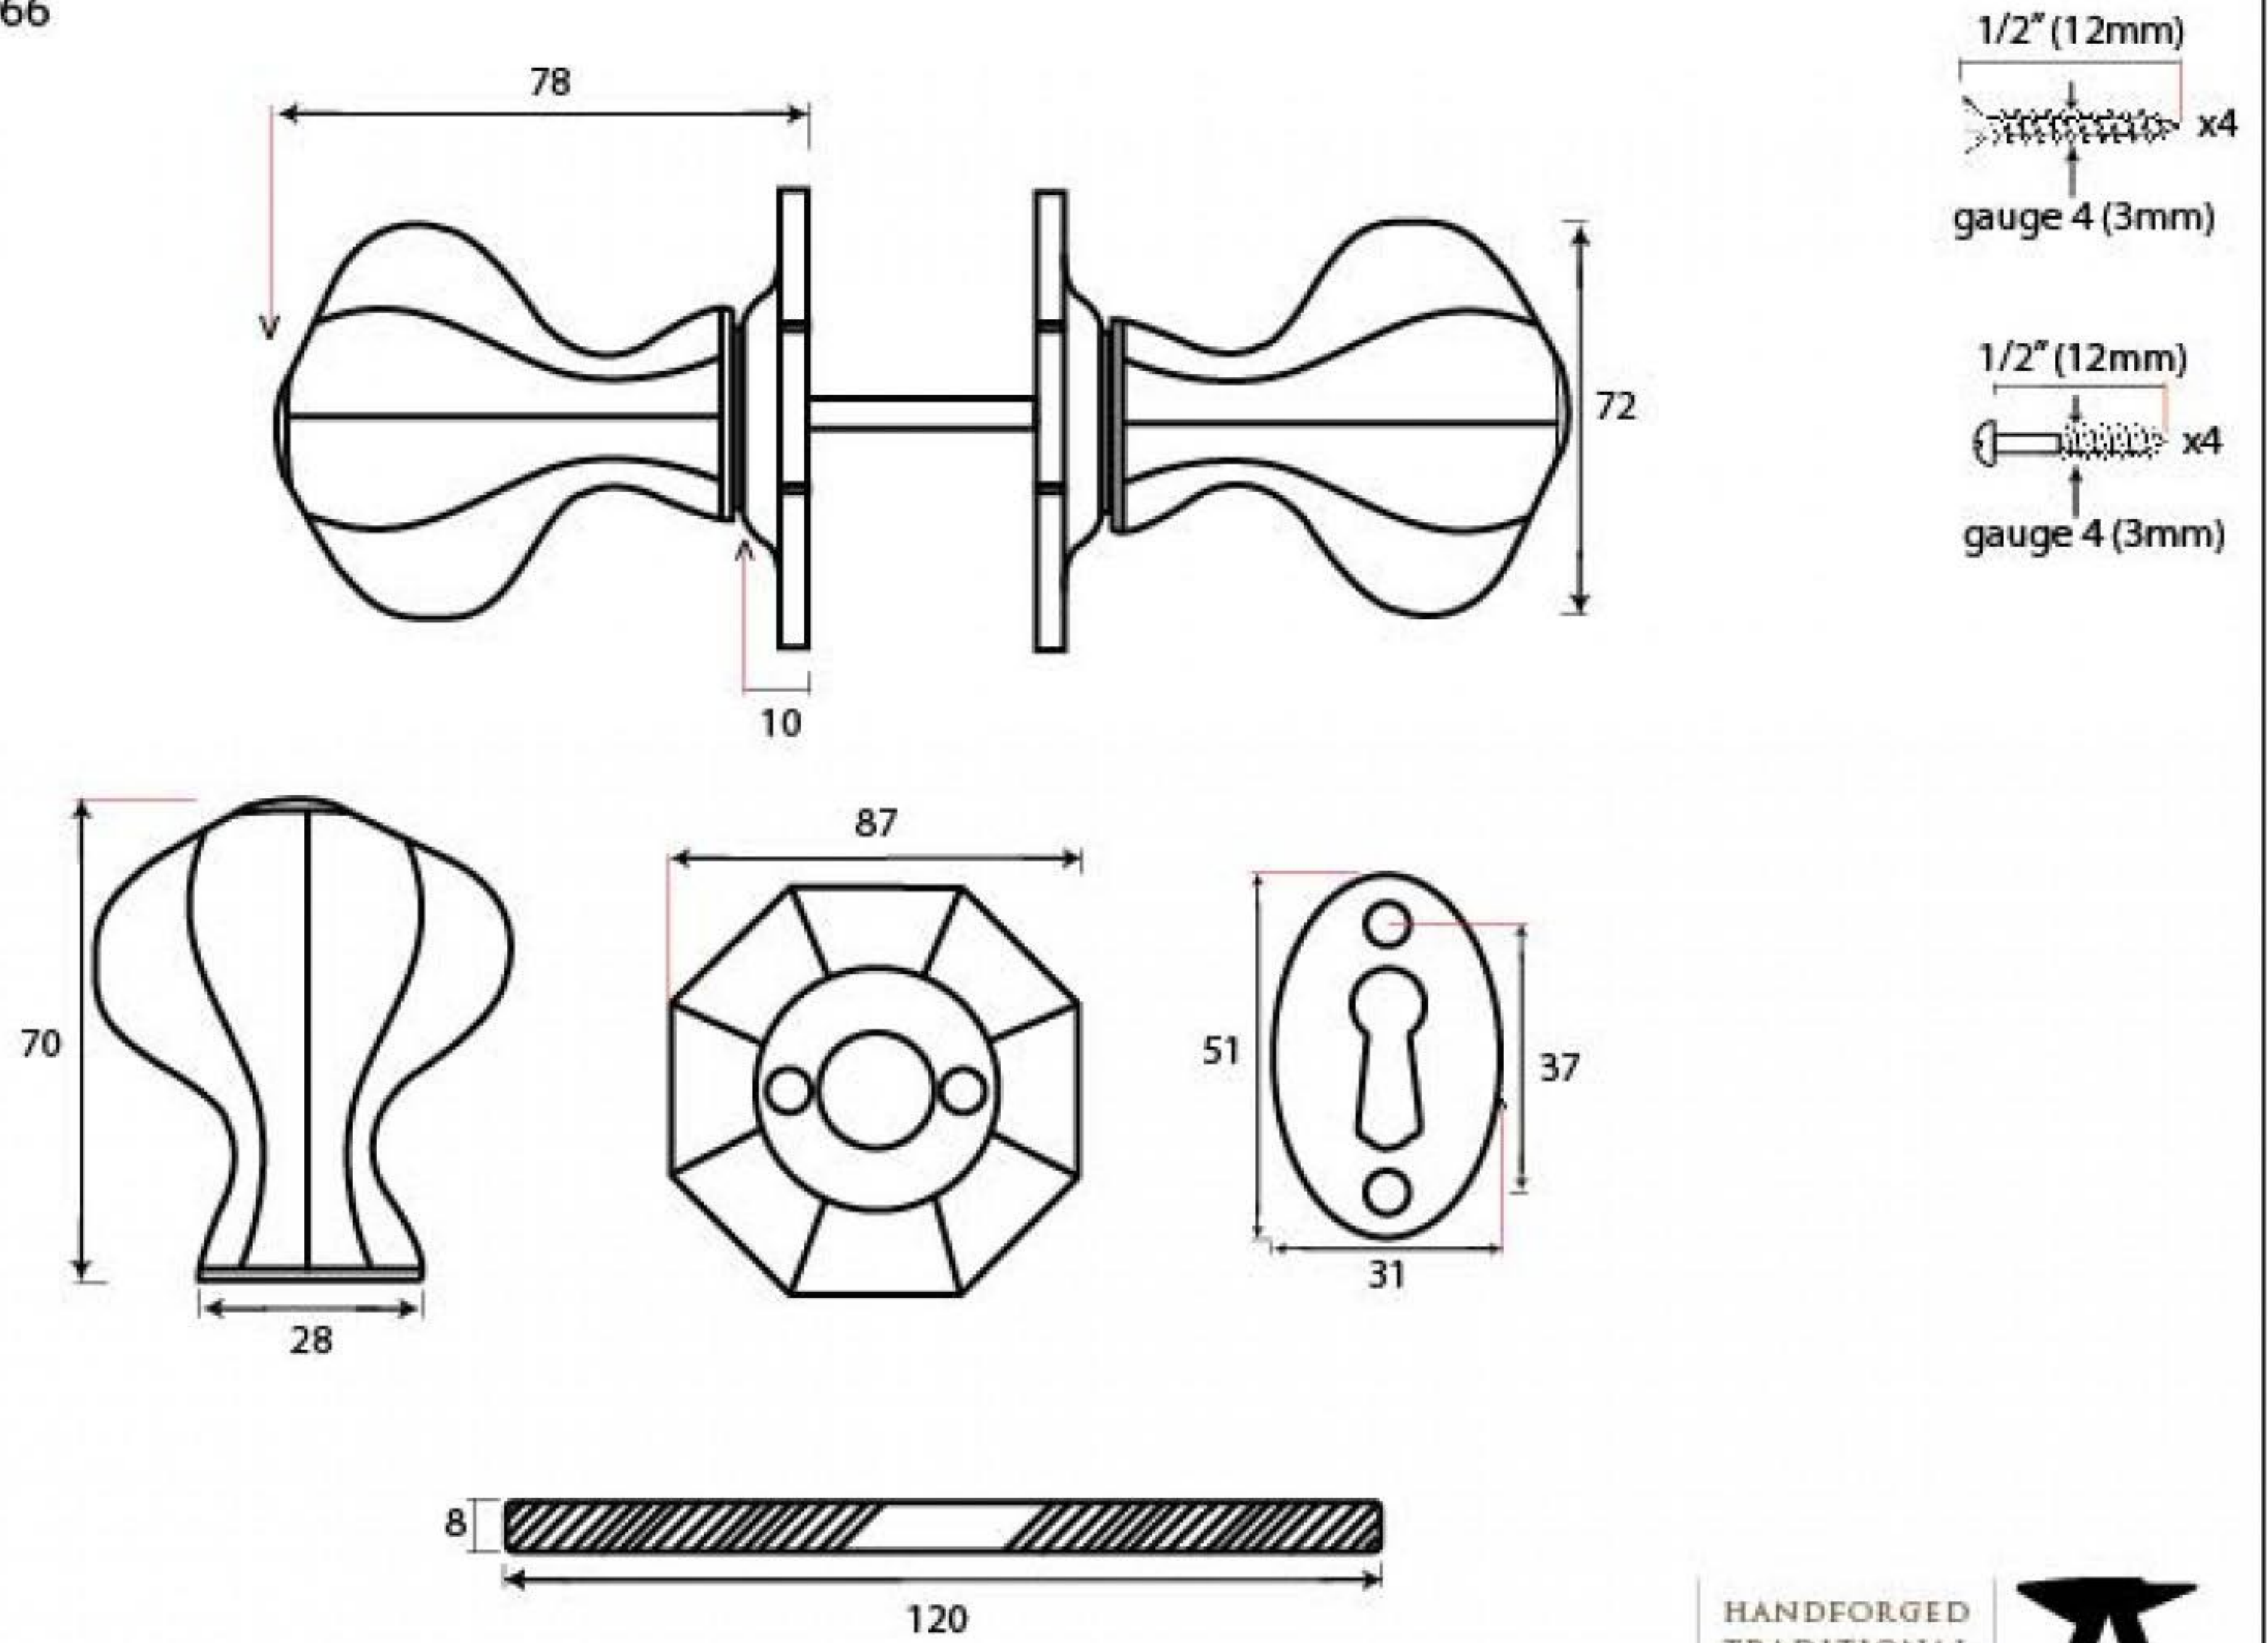

PRODUCT CODE 33066

Due to the hand crafted nature of our products all measurements are approximate and should be used as a guide only

HANDFORGED  
TRADITIONAL  
IRONMONGERY