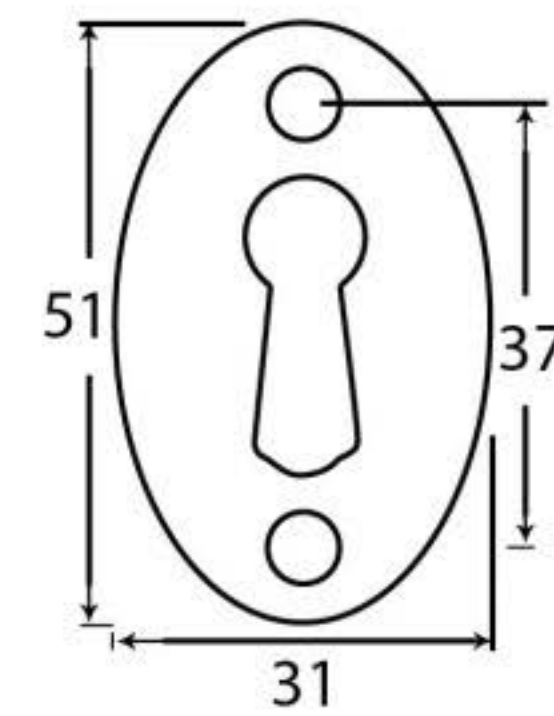

PRODUCT CODE 33643

HANDFORGED
TRADITIONAL
IRONMONGERY

Due to the hand crafted nature of our products all measurements are approximate and should be used as a guide only