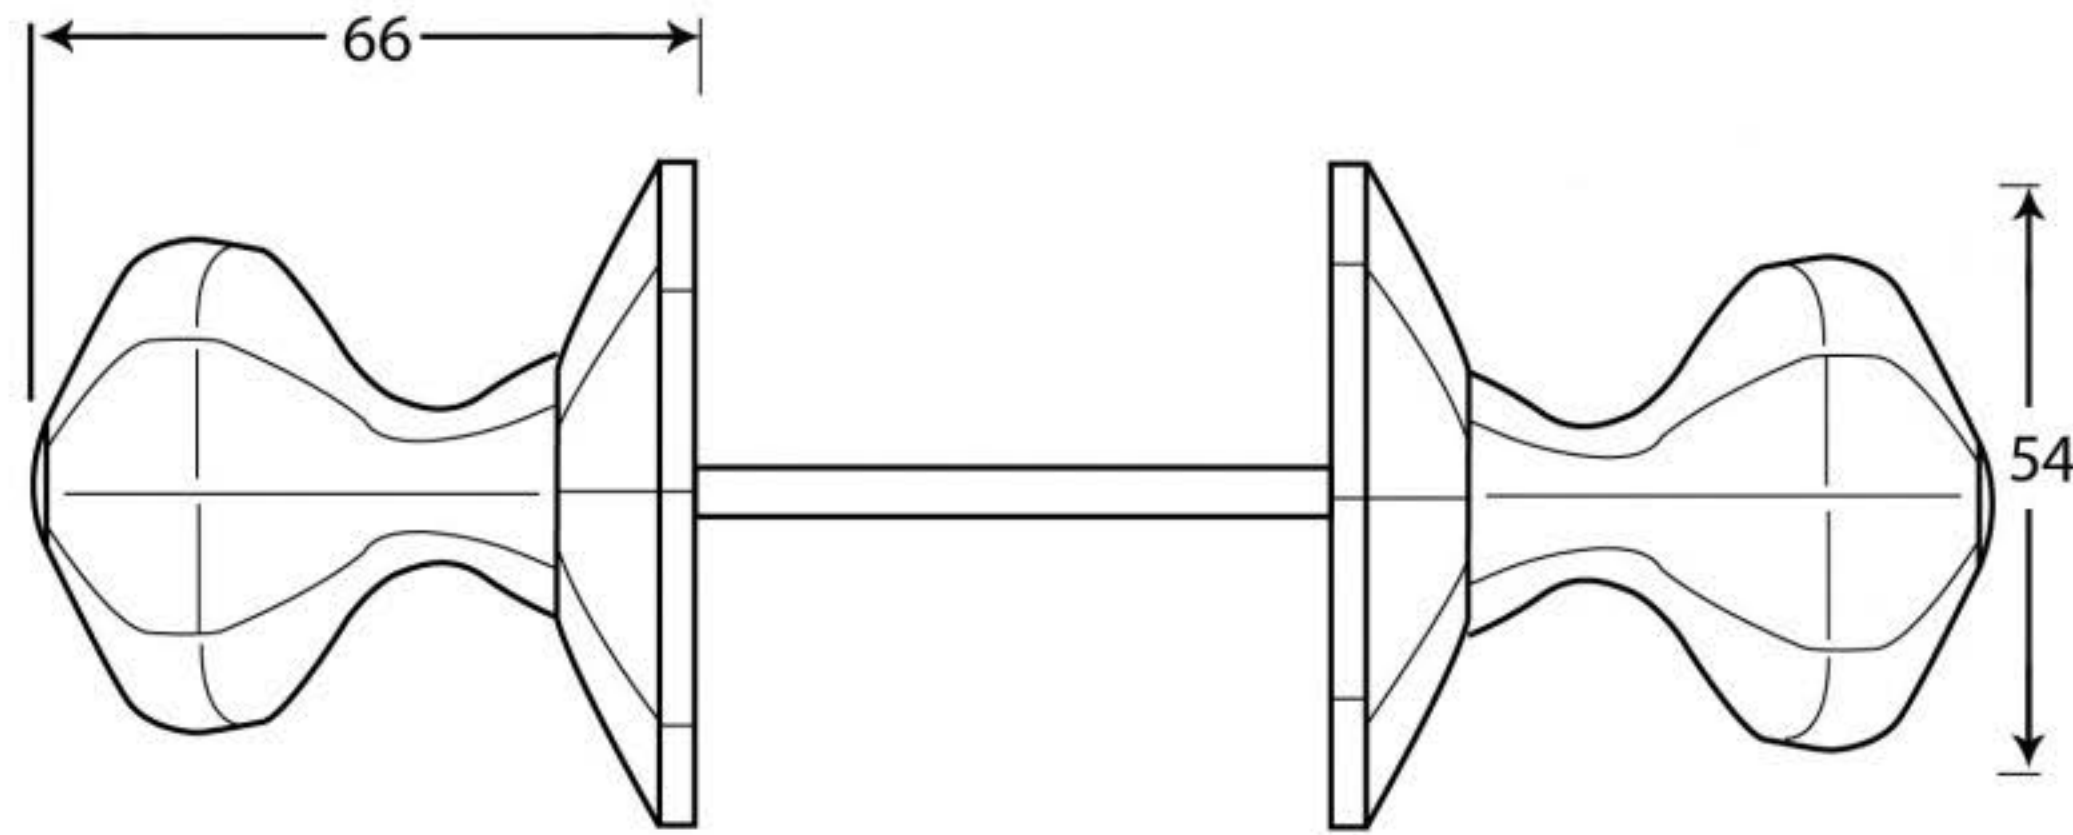

PRODUCT CODE 33643

HANDFORGED
TRADITIONAL
IRONMONGERY

Due to the hand crafted nature of our products all measurements are approximate and should be used as a guide only