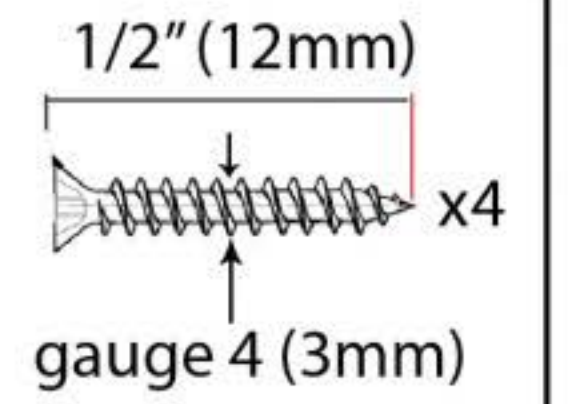

PRODUCT CODE 33643

HANDFORGED
TRADITIONAL
IRONMONGERY

Due to the hand crafted nature of our products all measurements are approximate and should be used as a guide only