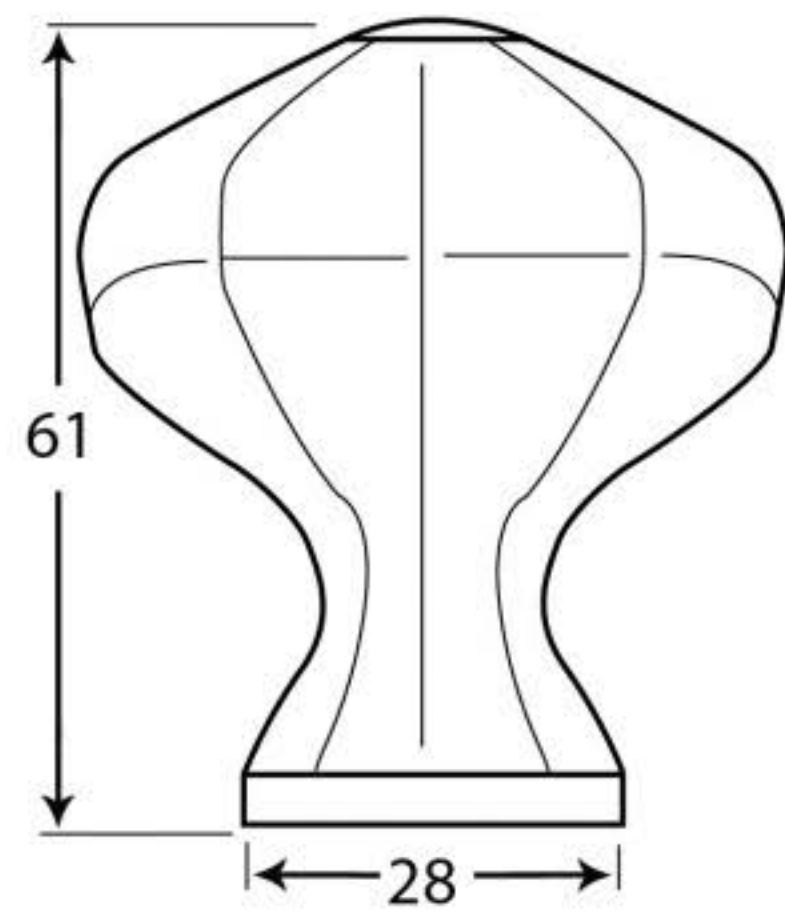

PRODUCT CODE 33643

HANDFORGED
TRADITIONAL
IRONMONGERY

Due to the hand crafted nature of our products all measurements are approximate and should be used as a guide only