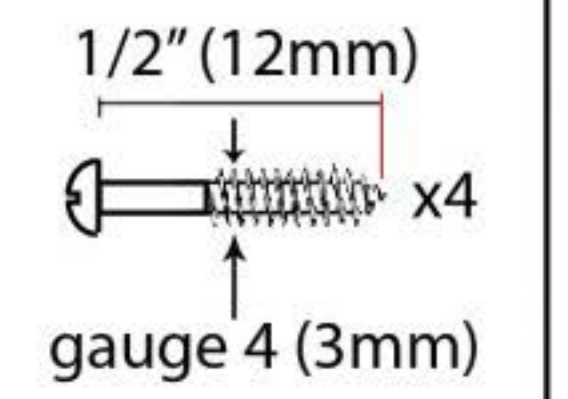

PRODUCT CODE 33643

HANDFORGED
TRADITIONAL
IRONMONGERY

Due to the hand crafted nature of our products all measurements are approximate and should be used as a guide only