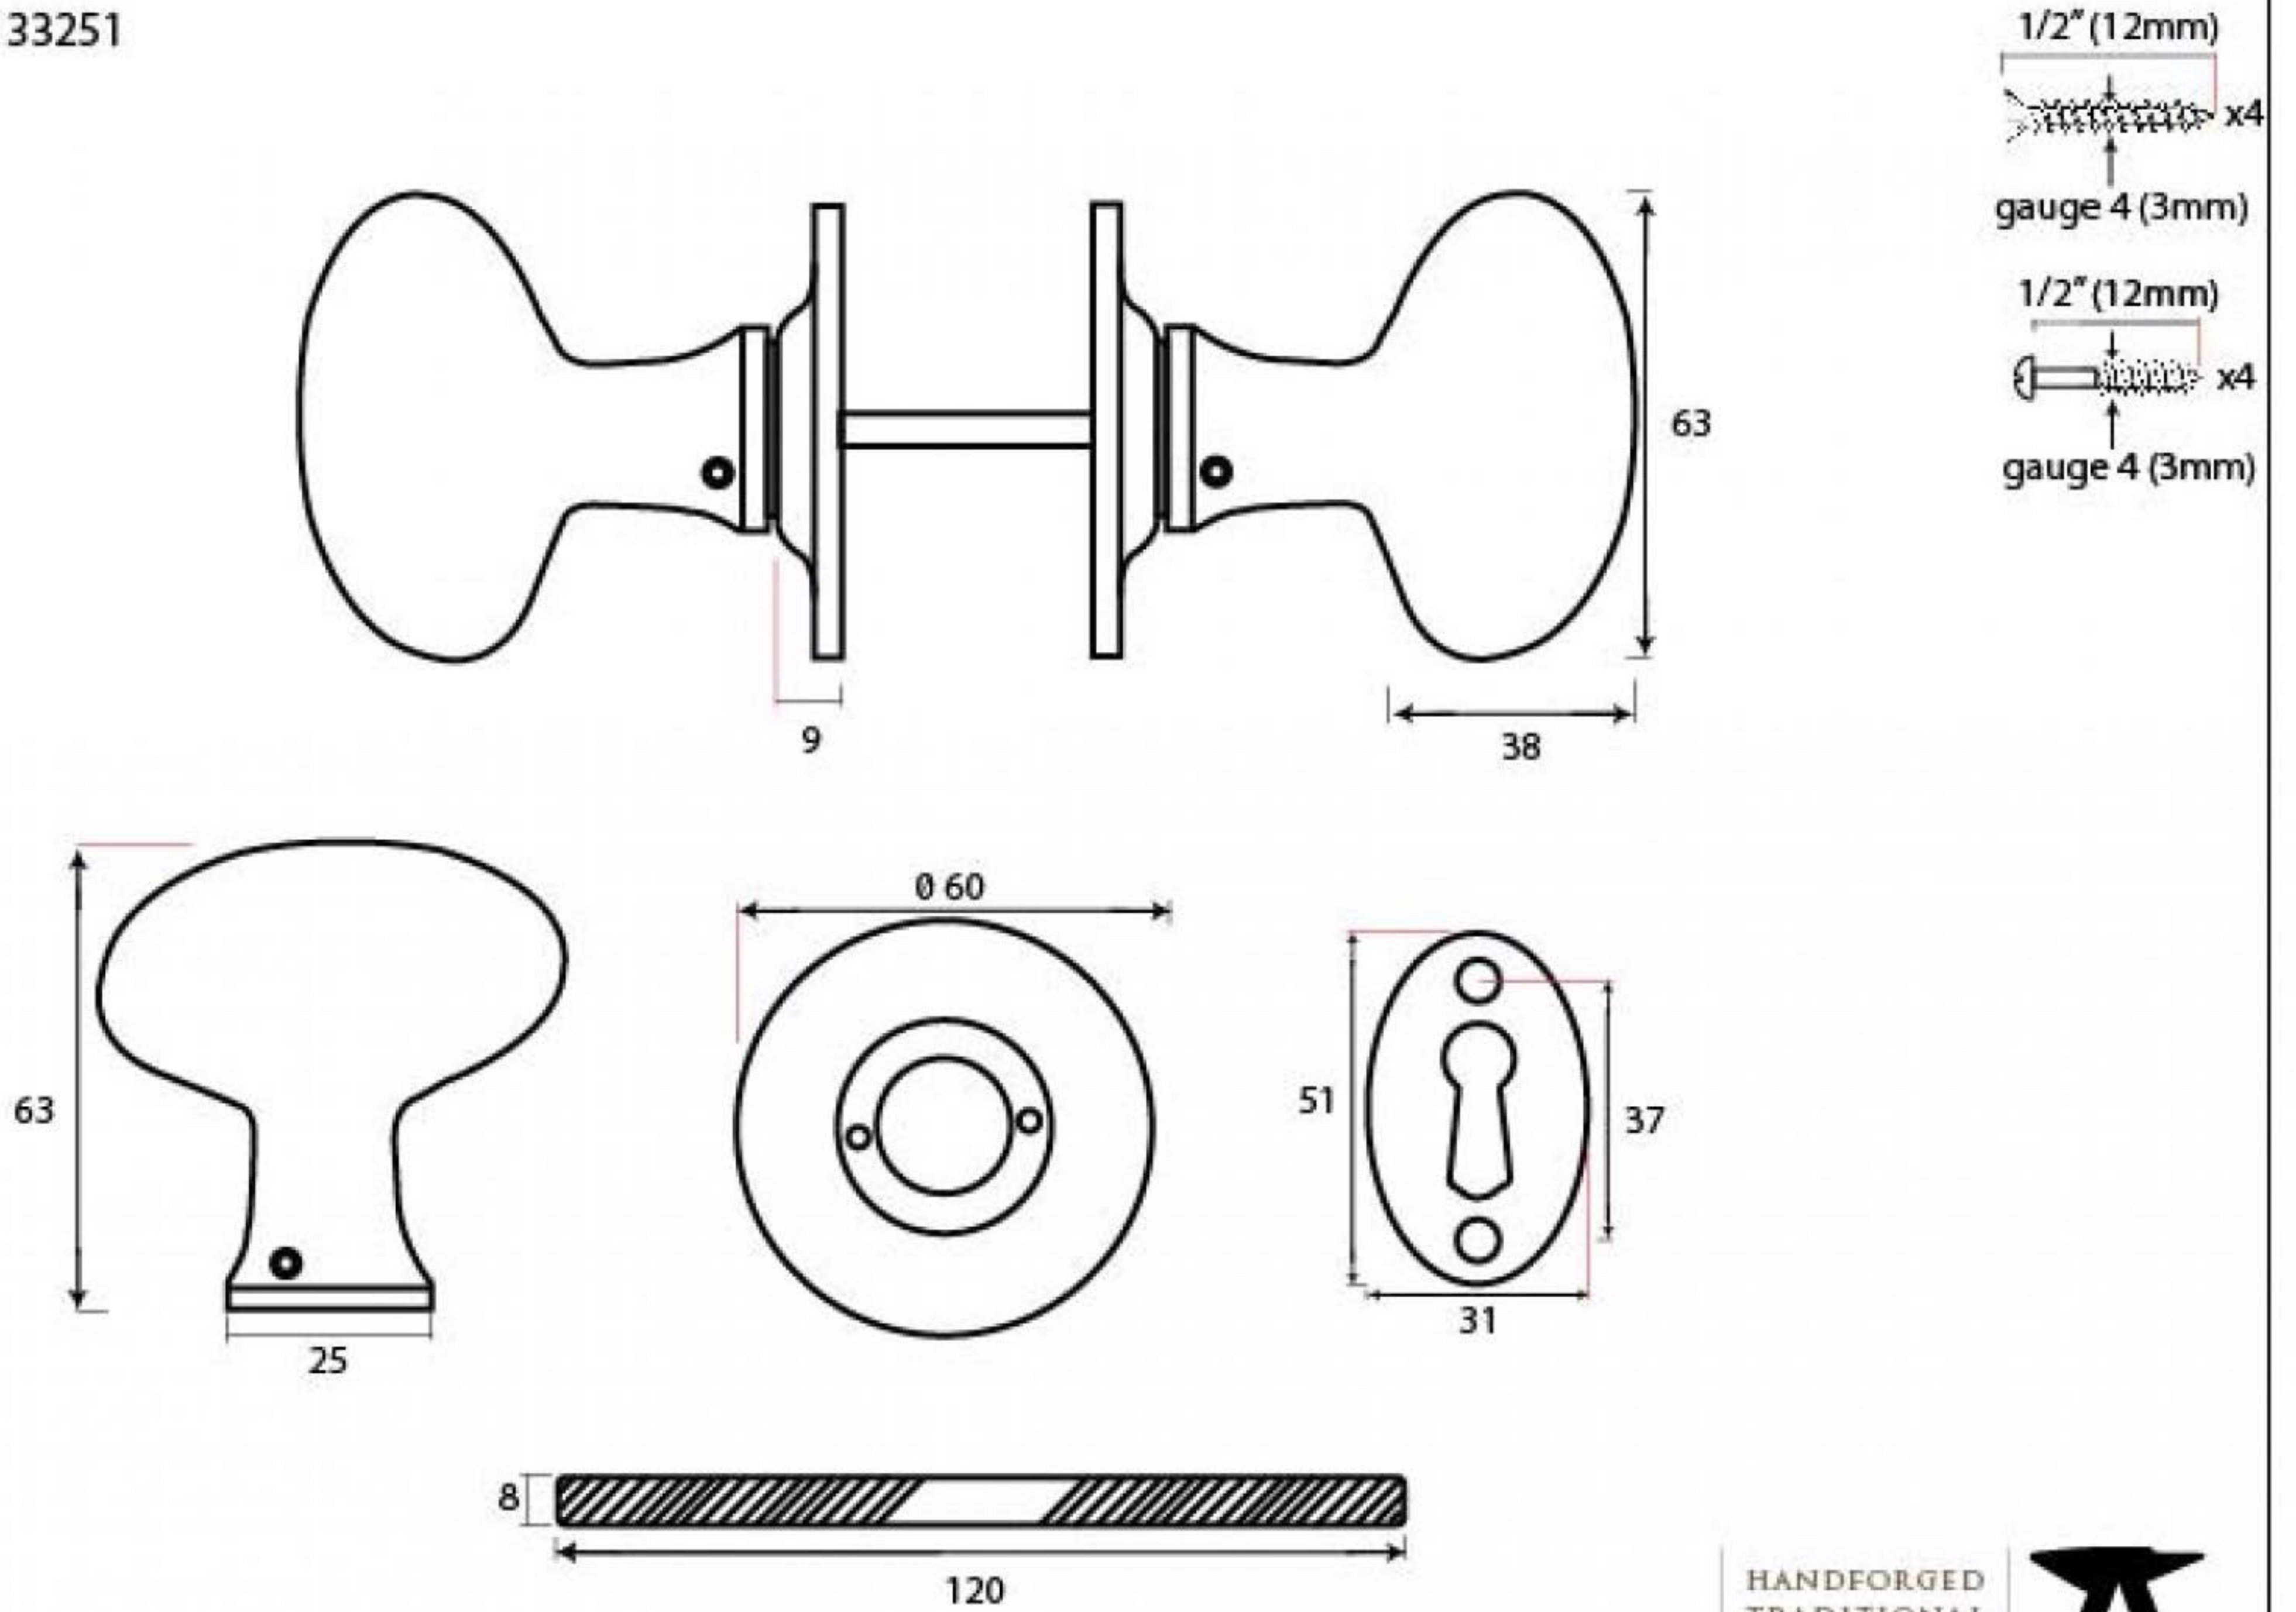

PRODUCT CODE 33251

Due to the hand crafted nature of our products all measurements are approximate and should be used as a guide only

HANDFORGED
TRADITIONAL
IRONMONGERY