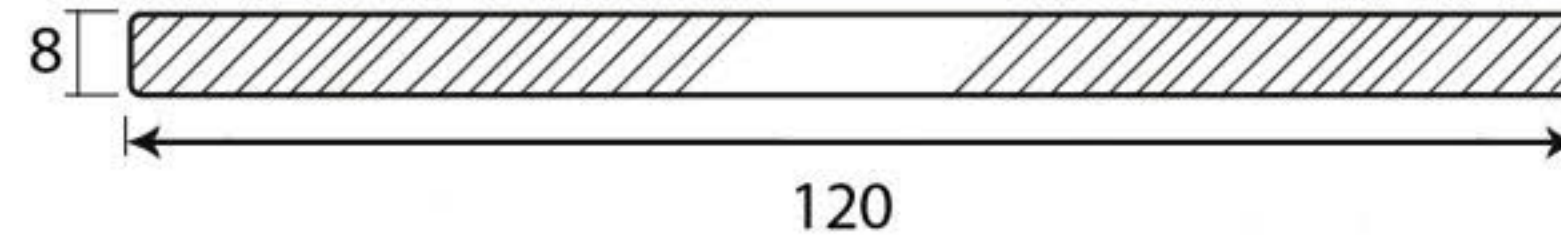

PRODUCT CODE 33644

HANDFORGED  
TRADITIONAL  
IRONMONGERY

Due to the hand crafted nature of our products all measurements are approximate and should be used as a guide only