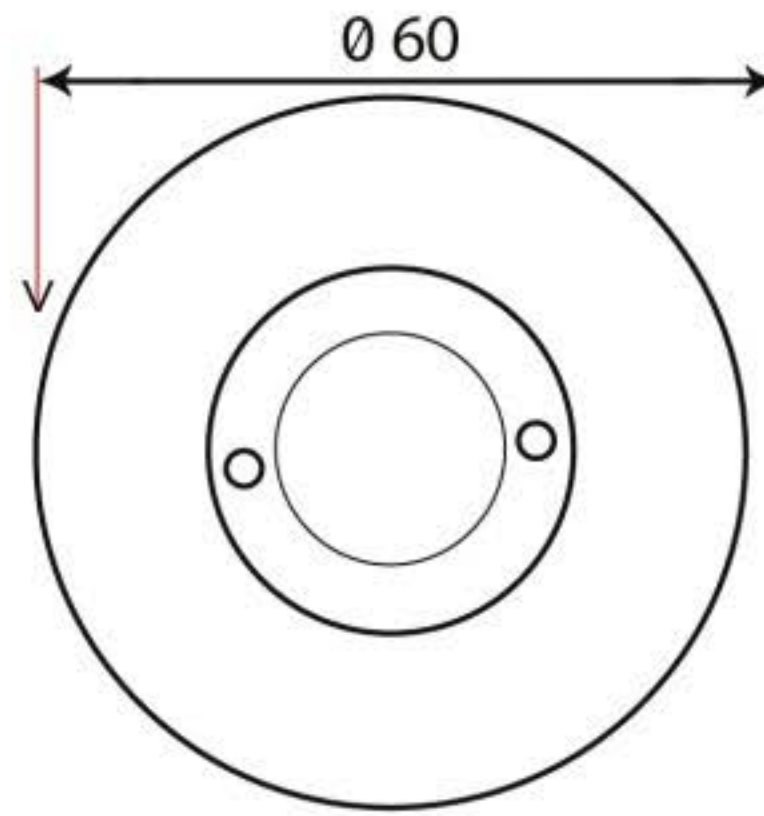

PRODUCT CODE 33644

HANDFORGED  
TRADITIONAL  
IRONMONGERY

Due to the hand crafted nature of our products all measurements are approximate and should be used as a guide only