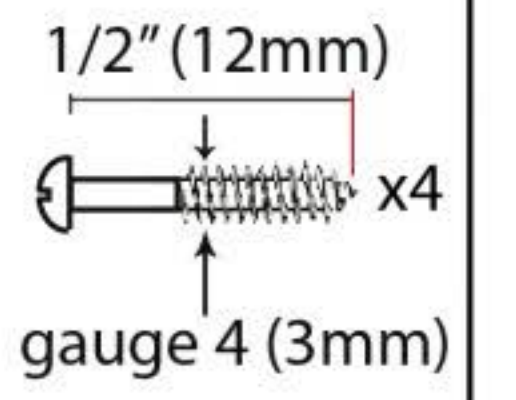

PRODUCT CODE 33644

HANDFORGED  
TRADITIONAL  
IRONMONGERY

Due to the hand crafted nature of our products all measurements are approximate and should be used as a guide only