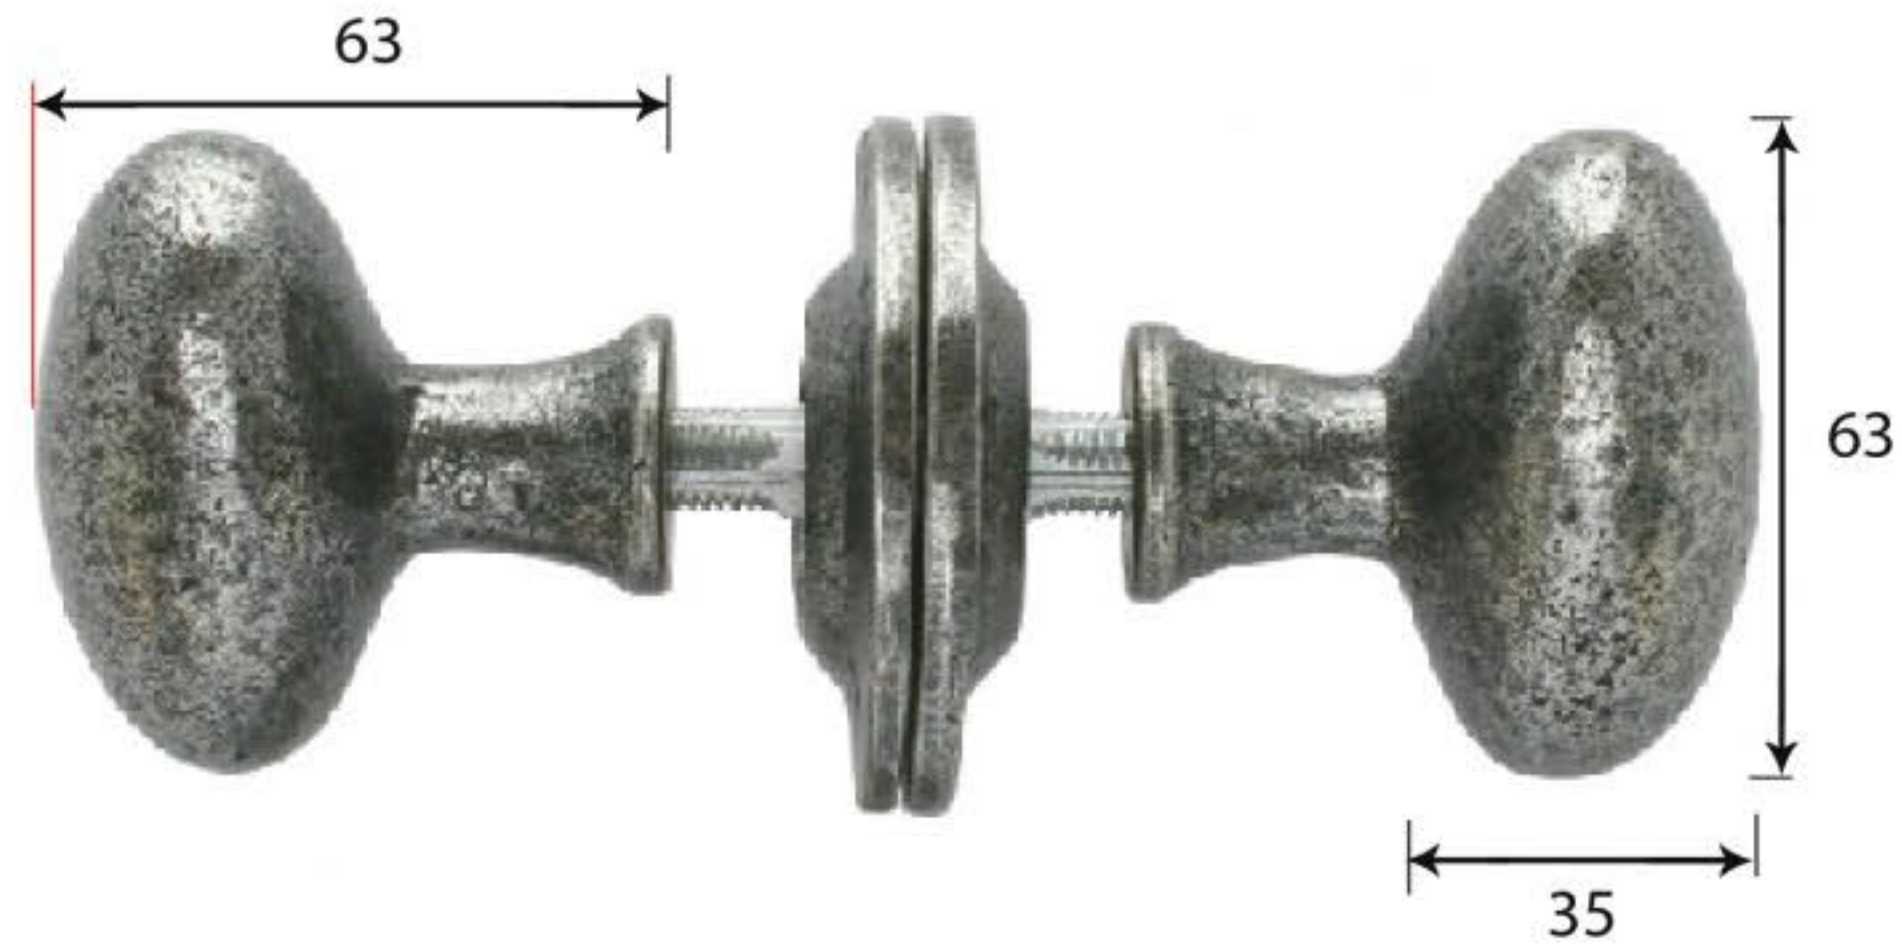

PRODUCT CODE 33644

HANDFORGED  
TRADITIONAL  
IRONMONGERY

Due to the hand crafted nature of our products all measurements are approximate and should be used as a guide only