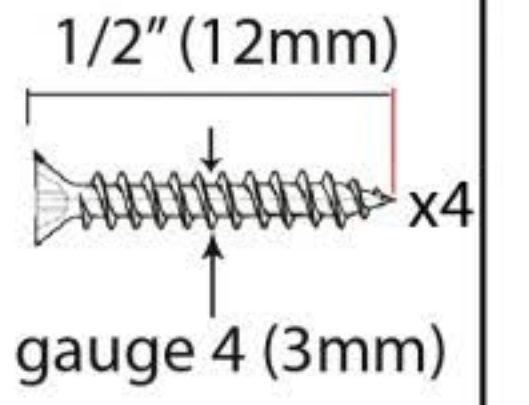

PRODUCT CODE 33644

HANDFORGED  
TRADITIONAL  
IRONMONGERY

Due to the hand crafted nature of our products all measurements are approximate and should be used as a guide only