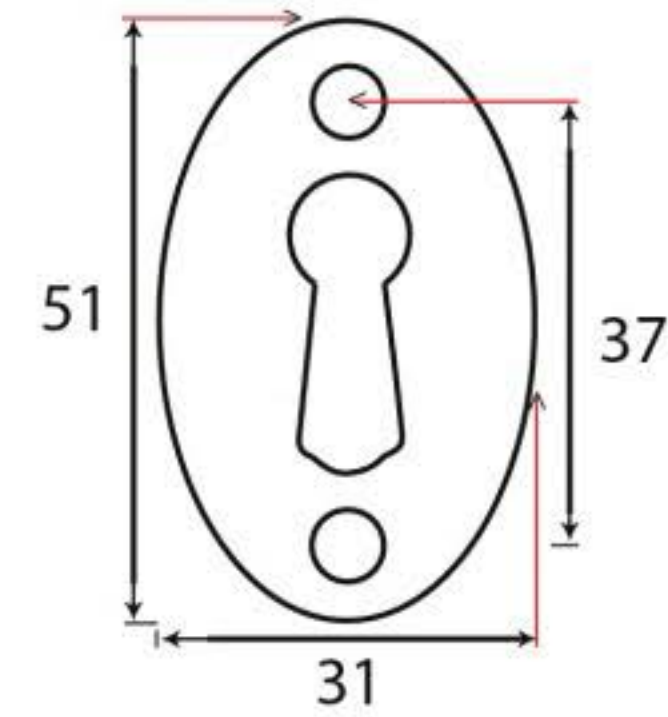

PRODUCT CODE 33644

HANDFORGED  
TRADITIONAL  
IRONMONGERY

Due to the hand crafted nature of our products all measurements are approximate and should be used as a guide only