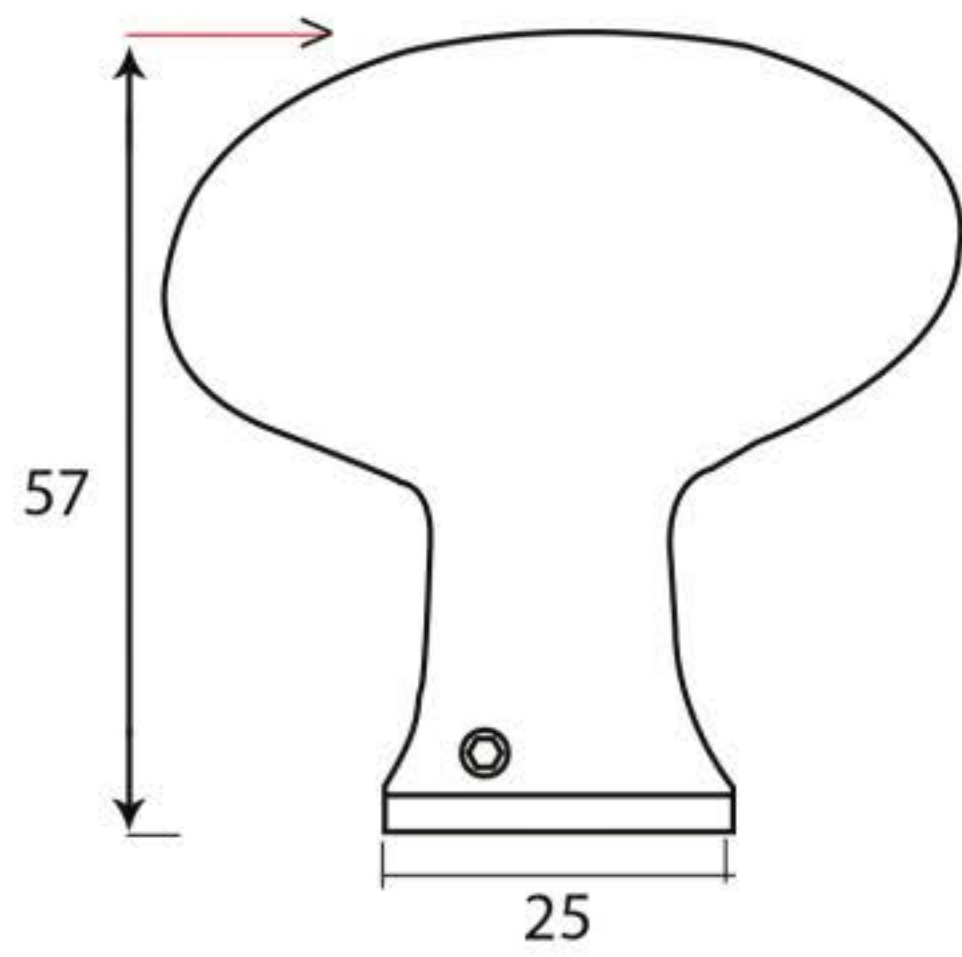

PRODUCT CODE 33644

HANDFORGED  
TRADITIONAL  
IRONMONGERY

Due to the hand crafted nature of our products all measurements are approximate and should be used as a guide only