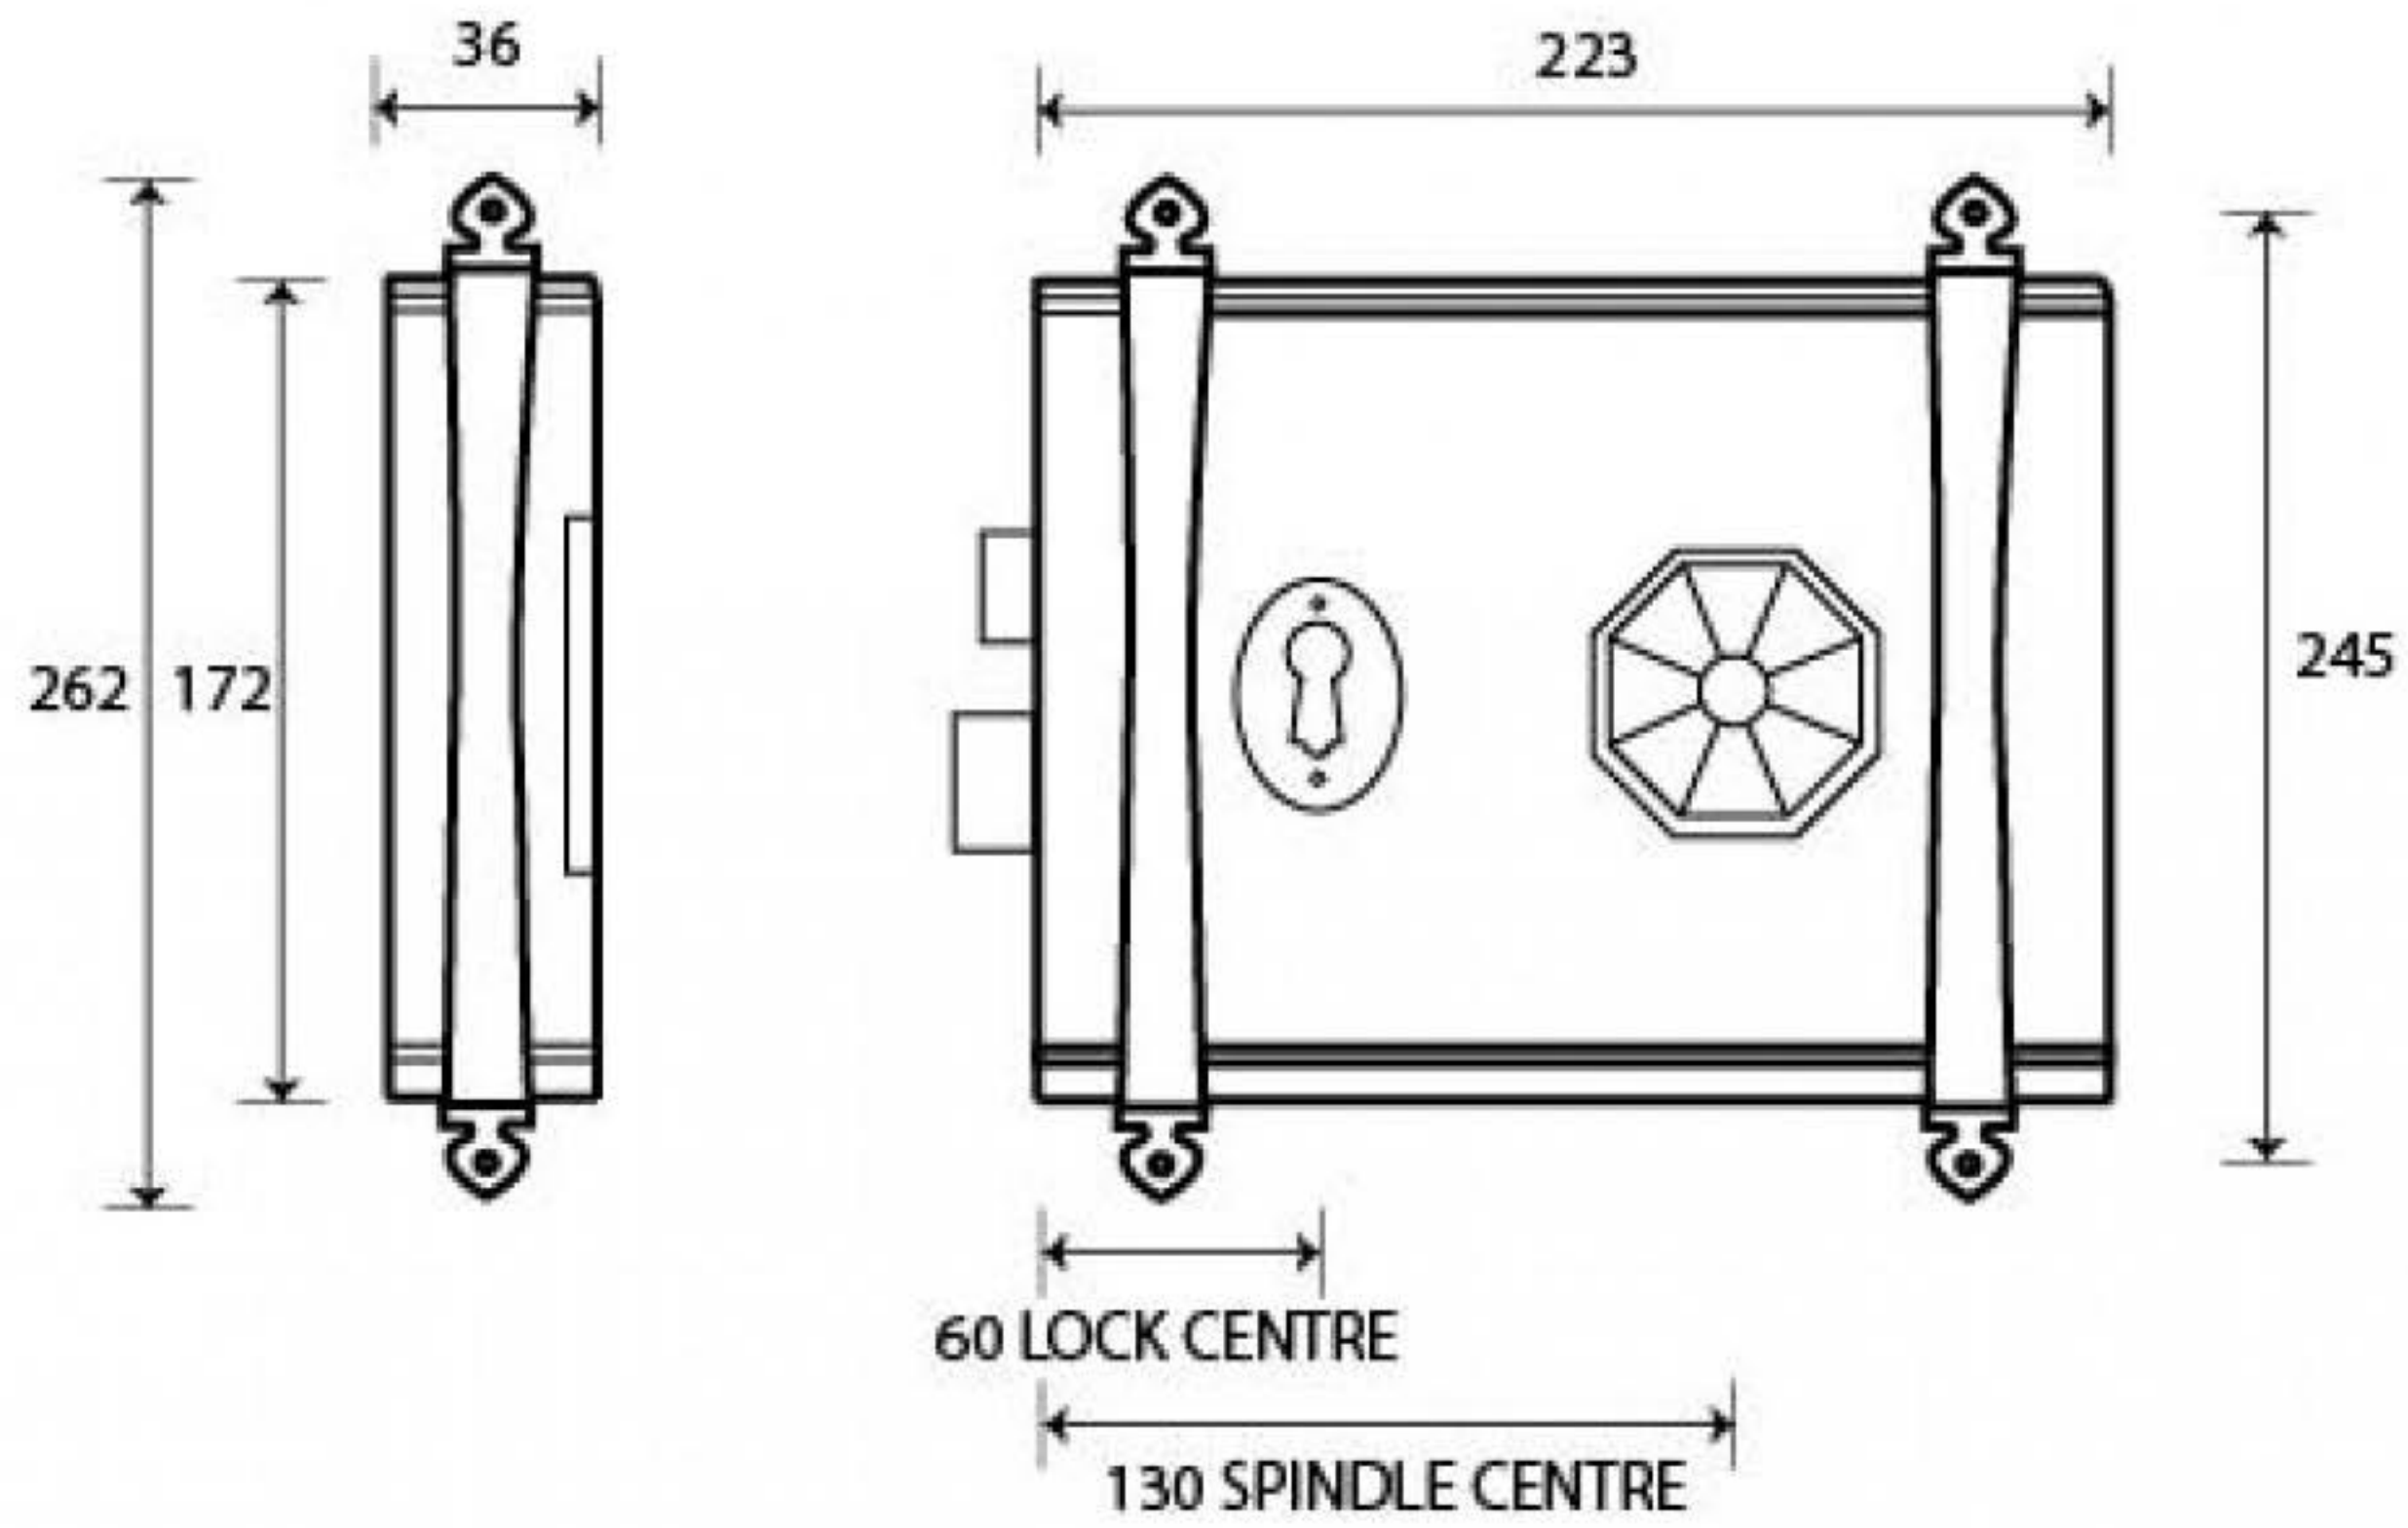

PRODUCT CODE 33004

HANDFORGED
TRADITIONAL
IRONMONGERY

Due to the hand crafted nature of our products all measurements are approximate and should be used as a guide only