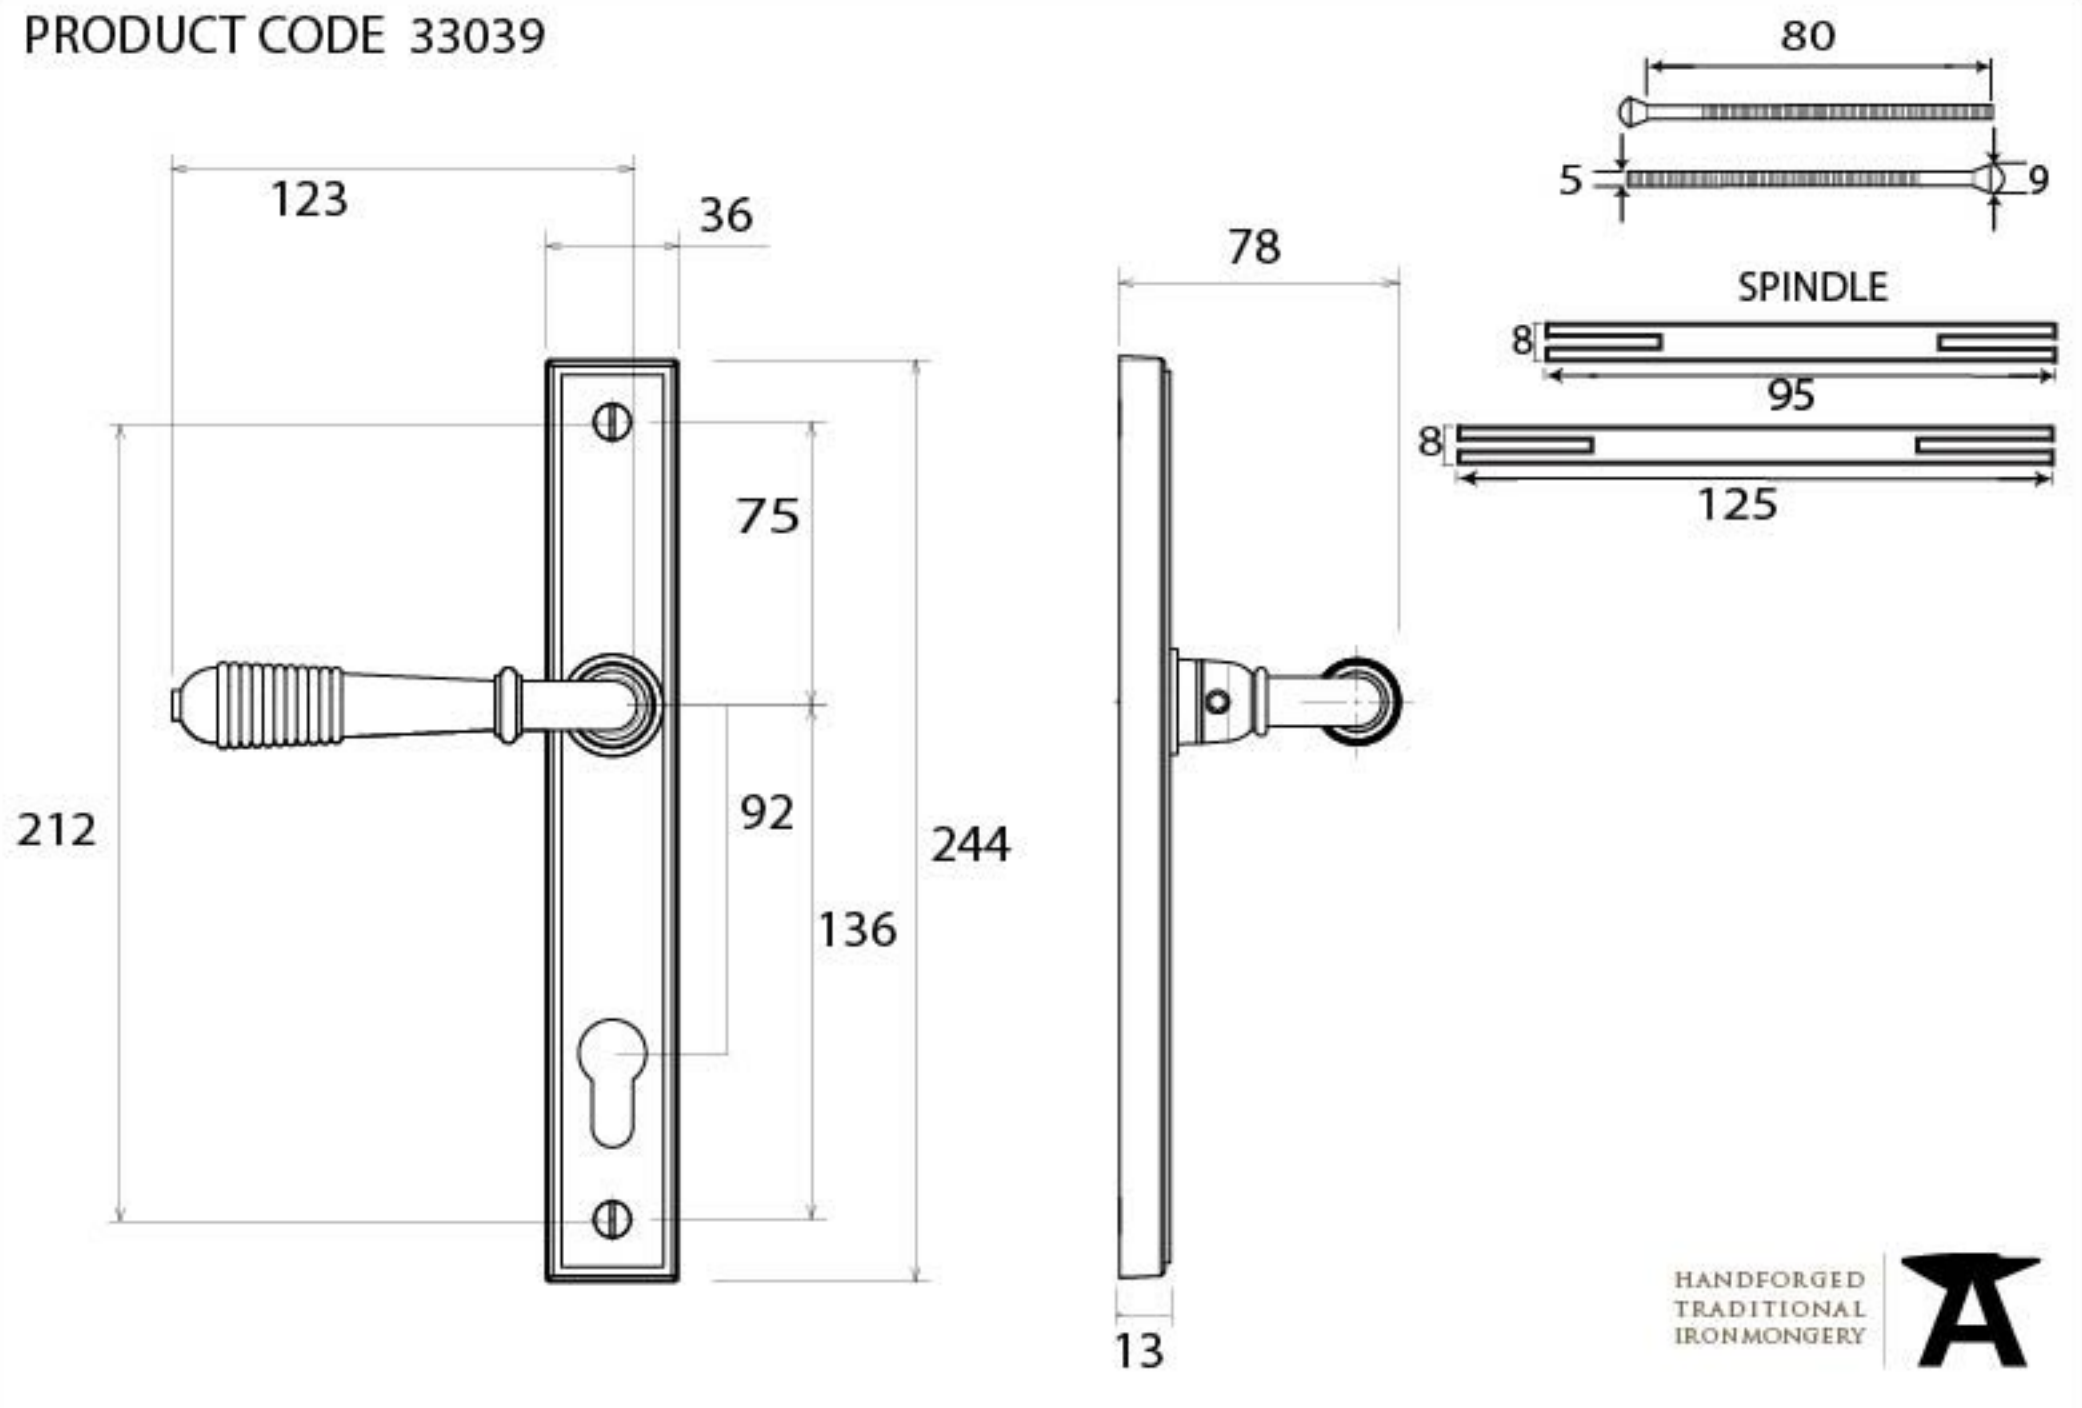

PRODUCT CODE 33039

Due to the hand crafted nature of our products all measurements are approximate and should be used as a guide only

HANDFORGED  
TRADITIONAL  
IRONMONGERY