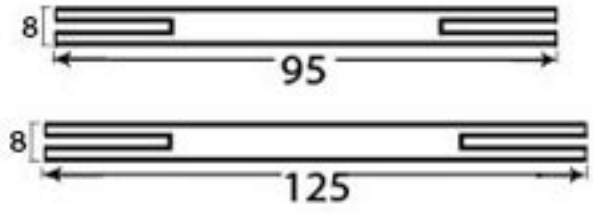

PRODUCT CODE 33040

SPINDLE

HANDFORGED  
TRADITIONAL  
IRONMONGERY

Due to the hand crafted nature of our products all measurements are approximate and should be used as a guide only