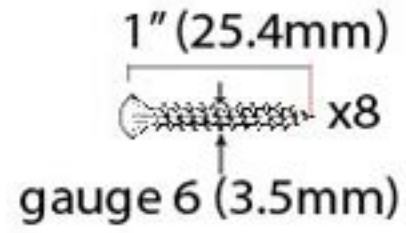

PRODUCT CODE 33040

SPINDLE

HANDFORGED  
TRADITIONAL  
IRONMONGERY

Due to the hand crafted nature of our products all measurements are approximate and should be used as a guide only