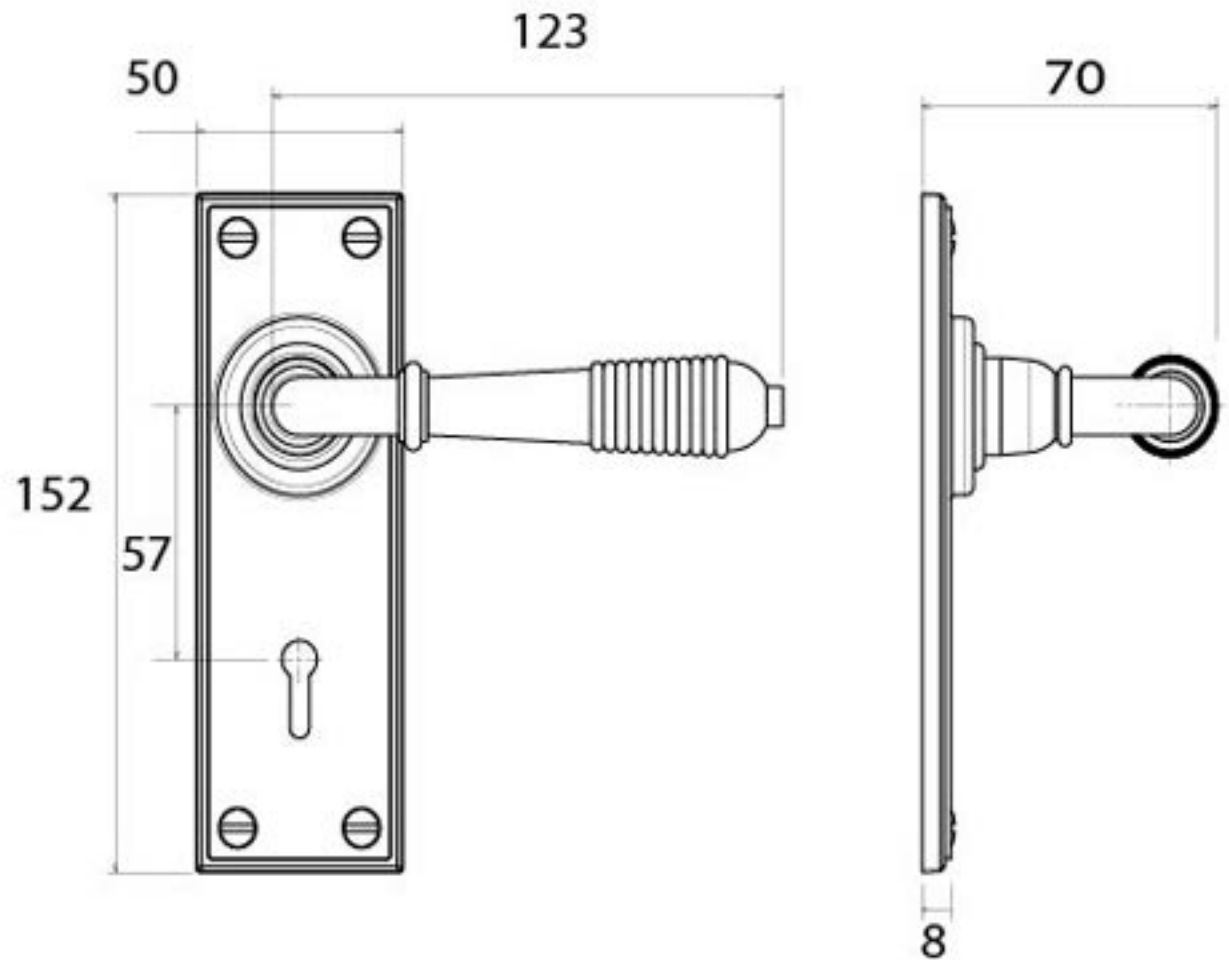

PRODUCT CODE 33040

SPINDLE

HANDFORGED  
TRADITIONAL  
IRONMONGERY

Due to the hand crafted nature of our products all measurements are approximate and should be used as a guide only