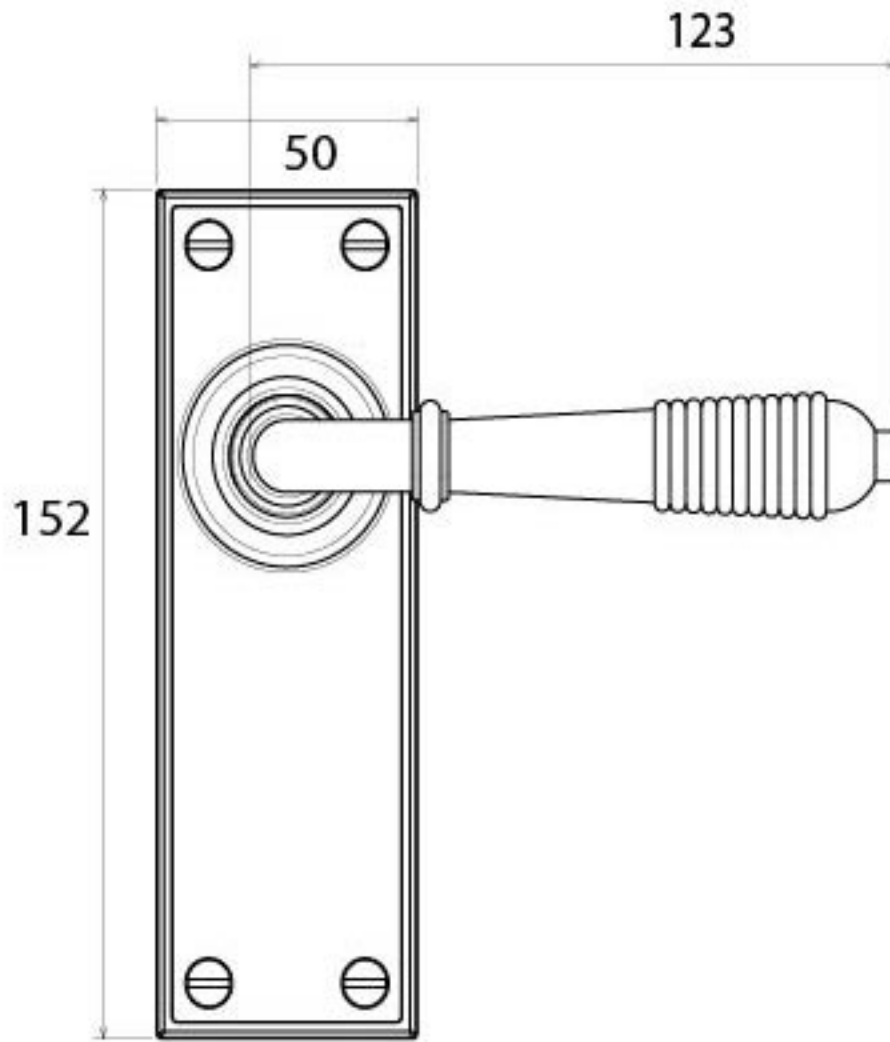

PRODUCT CODE 33083

SPINDLE

1" (25.4mm)

x8

gauge 6 (3.5mm)

HANDFORGED
TRADITIONAL
IRONMONGERY

Due to the hand crafted nature of our products all measurements are approximate and should be used as a guide only