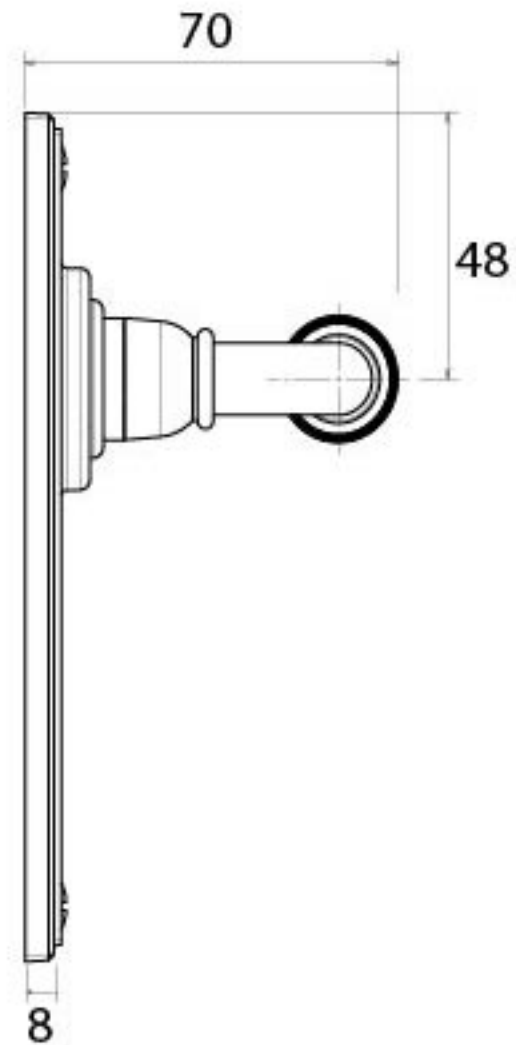

PRODUCT CODE 33083

SPINDLE

1" (25.4mm)

x8

gauge 6 (3.5mm)

HANDFORGED
TRADITIONAL
IRONMONGERY

Due to the hand crafted nature of our products all measurements are approximate and should be used as a guide only