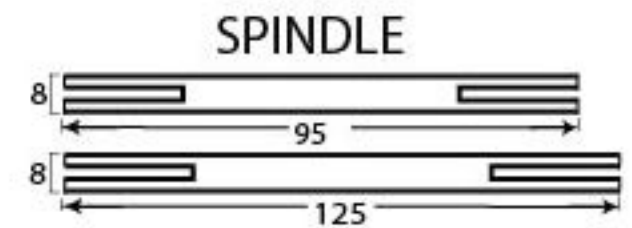

PRODUCT CODE 33085

HANDFORGED  
TRADITIONAL  
IRONMONGERY

Due to the hand crafted nature of our products all measurements are approximate and should be used as a guide only