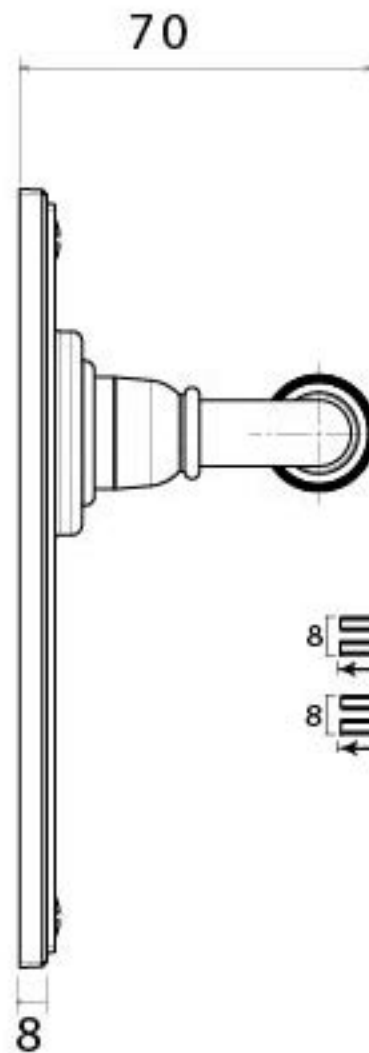

PRODUCT CODE 33085

HANDFORGED  
TRADITIONAL  
IRONMONGERY

Due to the hand crafted nature of our products all measurements are approximate and should be used as a guide only