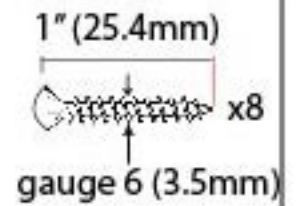

PRODUCT CODE 33085

HANDFORGED  
TRADITIONAL  
IRONMONGERY

Due to the hand crafted nature of our products all measurements are approximate and should be used as a guide only