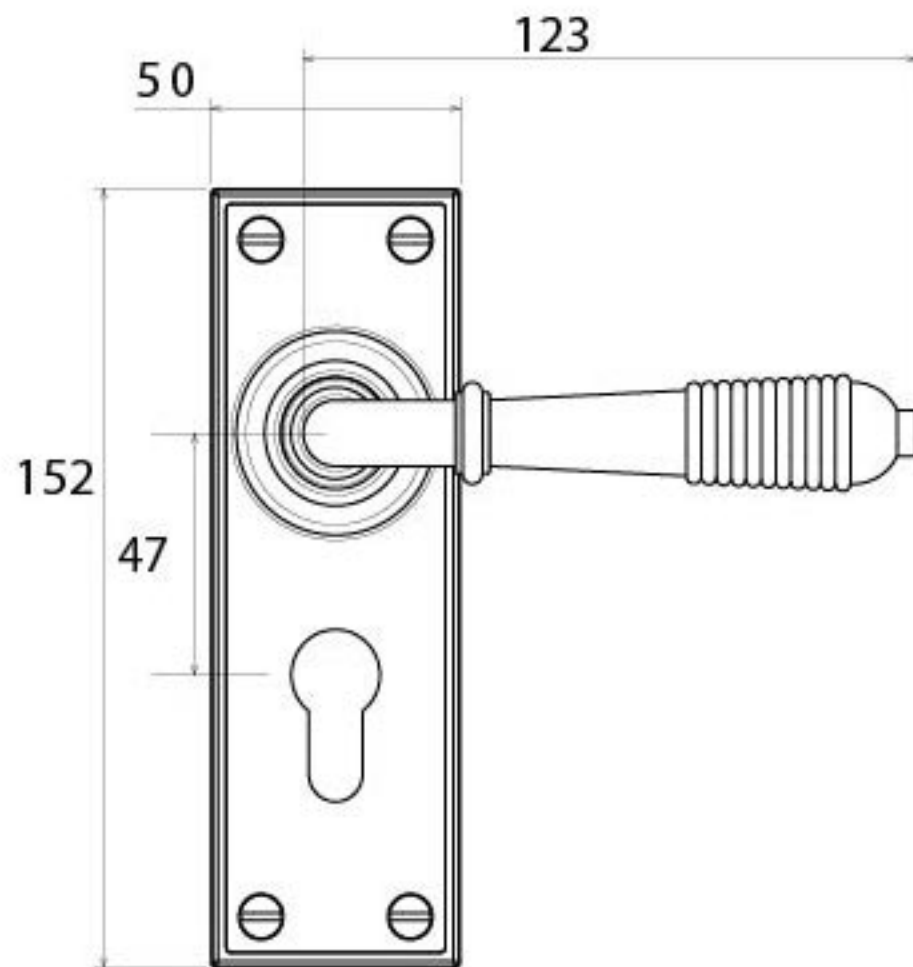

PRODUCT CODE 33085

HANDFORGED  
TRADITIONAL  
IRONMONGERY

Due to the hand crafted nature of our products all measurements are approximate and should be used as a guide only