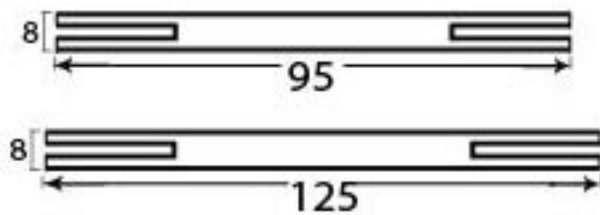

PRODUCT CODE 33306

SPINDLE

HANDFORGED
TRADITIONAL
IRONMONGERY

Due to the hand crafted nature of our products all measurements are approximate and should be used as a guide only