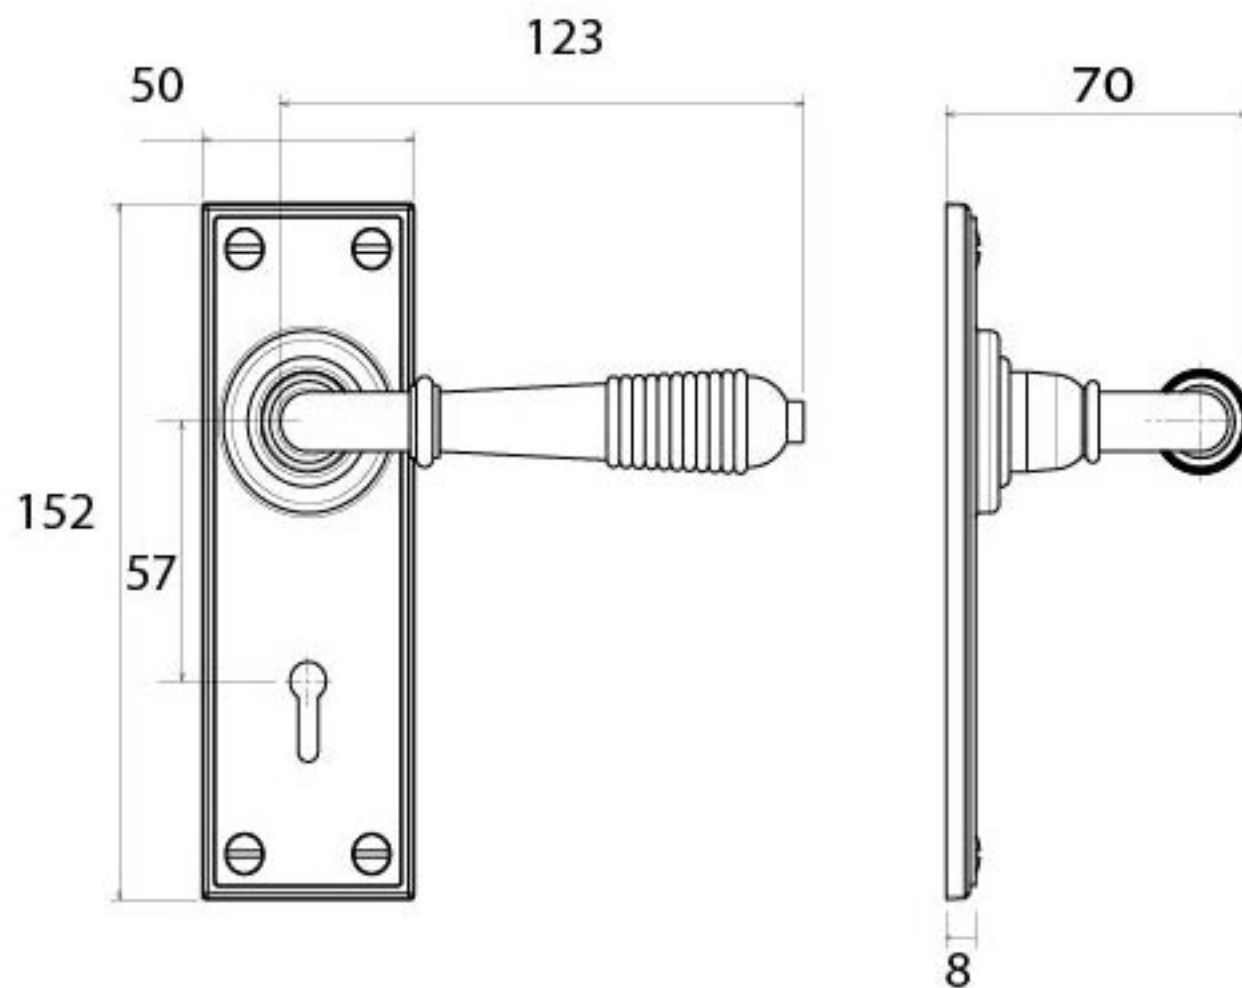

PRODUCT CODE 33306

SPINDLE

HANDFORGED
TRADITIONAL
IRONMONGERY

Due to the hand crafted nature of our products all measurements are approximate and should be used as a guide only