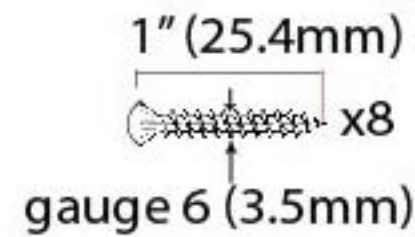

PRODUCT CODE 33306

SPINDLE

HANDFORGED
TRADITIONAL
IRONMONGERY

Due to the hand crafted nature of our products all measurements are approximate and should be used as a guide only