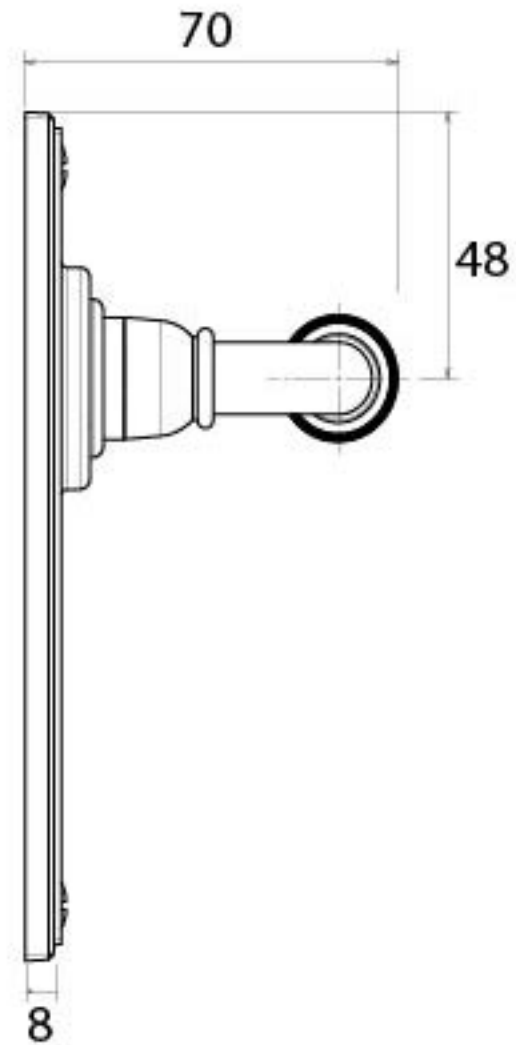

PRODUCT CODE 33307

SPINDLE

1" (25.4mm)
x8
gauge 6 (3.5mm)

HANDFORGED
TRADITIONAL
IRONMONGERY

Due to the hand crafted nature of our products all measurements are approximate and should be used as a guide only