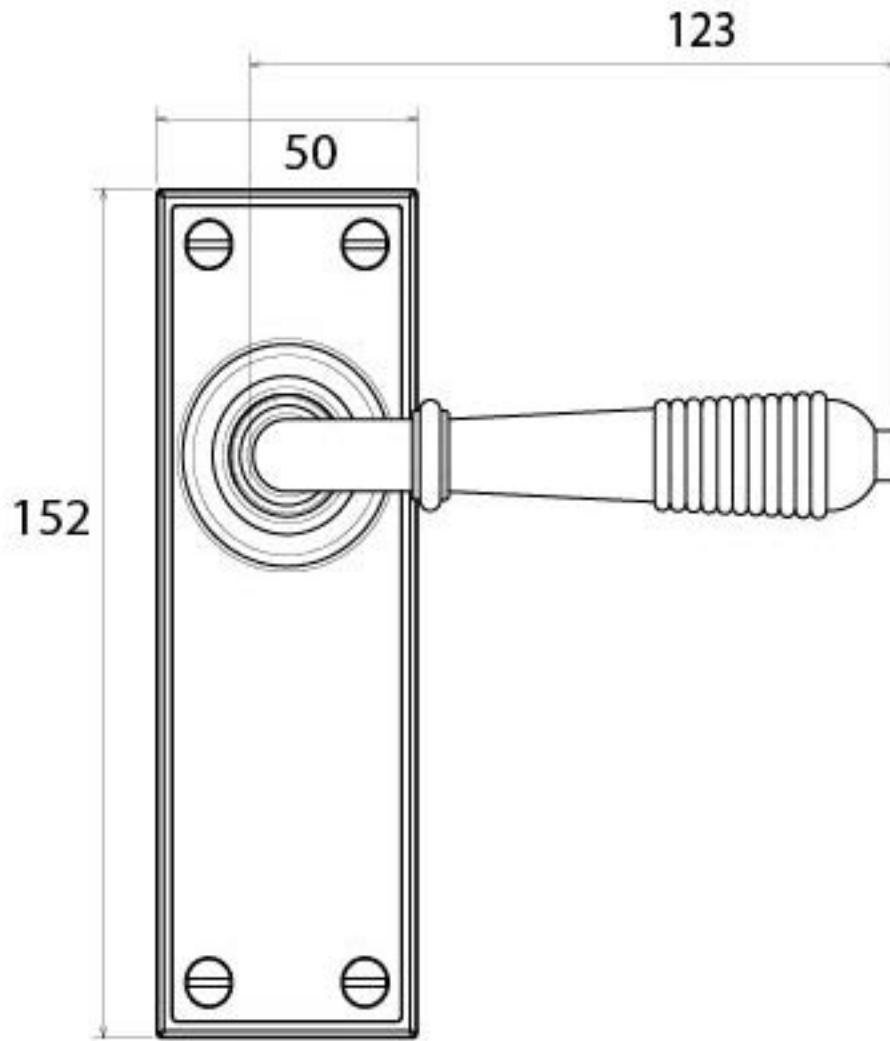

PRODUCT CODE 33307

SPINDLE

1" (25.4mm)
x8
gauge 6 (3.5mm)

HANDFORGED
TRADITIONAL
IRONMONGERY

Due to the hand crafted nature of our products all measurements are approximate and should be used as a guide only