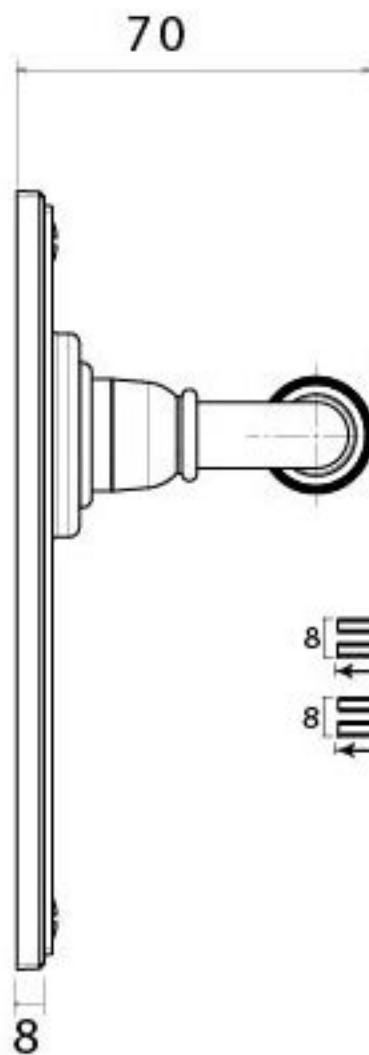

PRODUCT CODE 33309

HANDFORGED
TRADITIONAL
IRONMONGERY

Due to the hand crafted nature of our products all measurements are approximate and should be used as a guide only