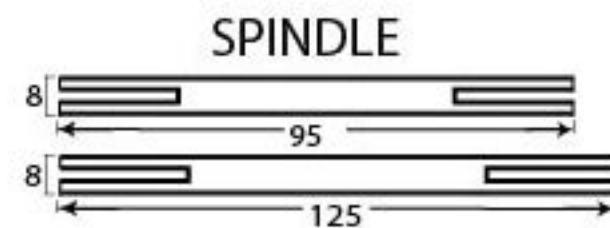

PRODUCT CODE 33309

HANDFORGED
TRADITIONAL
IRONMONGERY

Due to the hand crafted nature of our products all measurements are approximate and should be used as a guide only