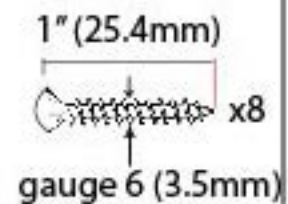

PRODUCT CODE 33309

HANDFORGED
TRADITIONAL
IRONMONGERY

Due to the hand crafted nature of our products all measurements are approximate and should be used as a guide only