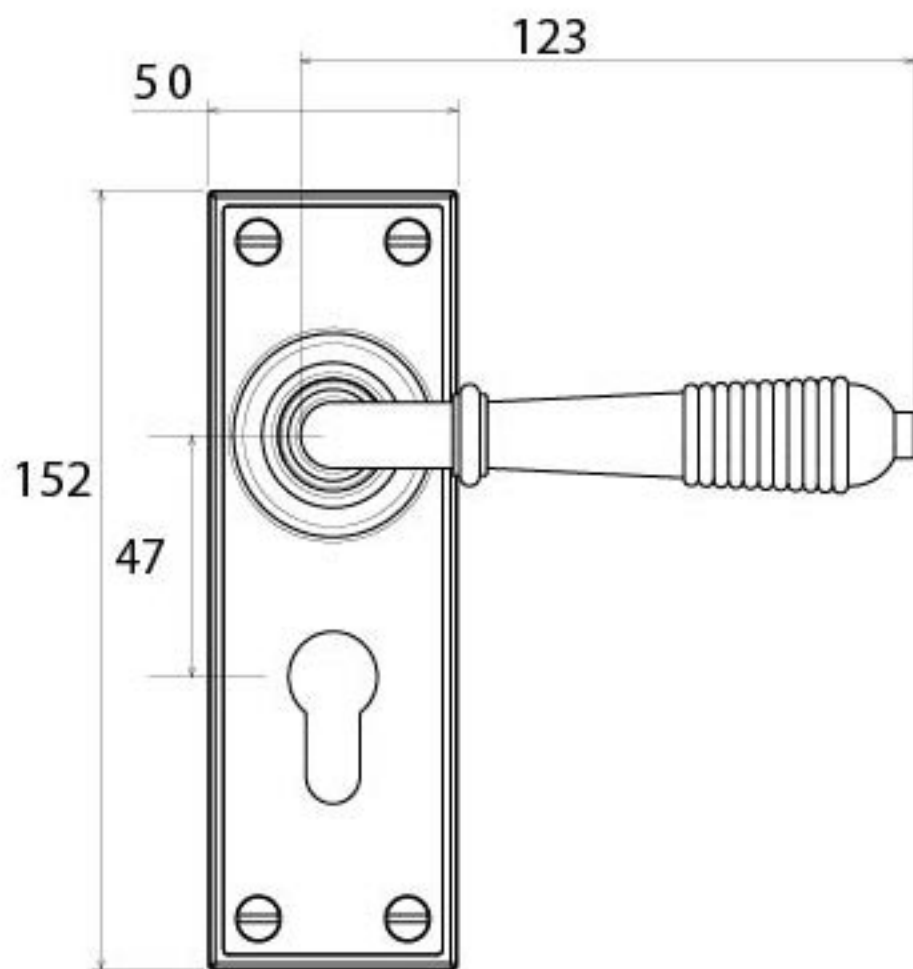

PRODUCT CODE 33309

HANDFORGED
TRADITIONAL
IRONMONGERY

Due to the hand crafted nature of our products all measurements are approximate and should be used as a guide only