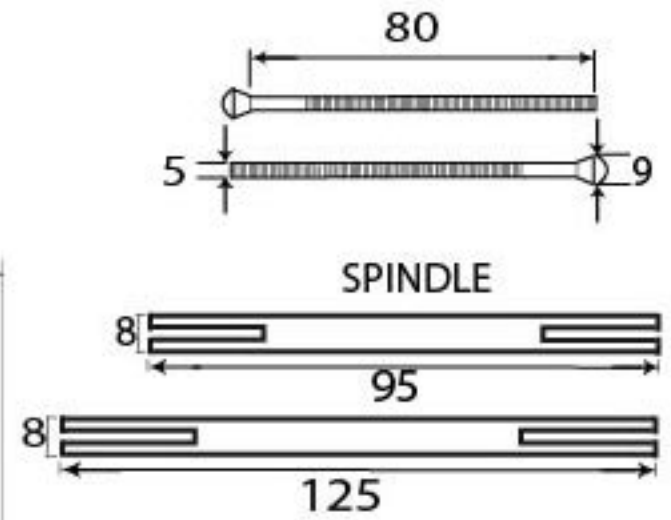

PRODUCT CODE 33316

HANDFORGED
TRADITIONAL
IRONMONGERY

Due to the hand crafted nature of our products all measurements are approximate and should be used as a guide only