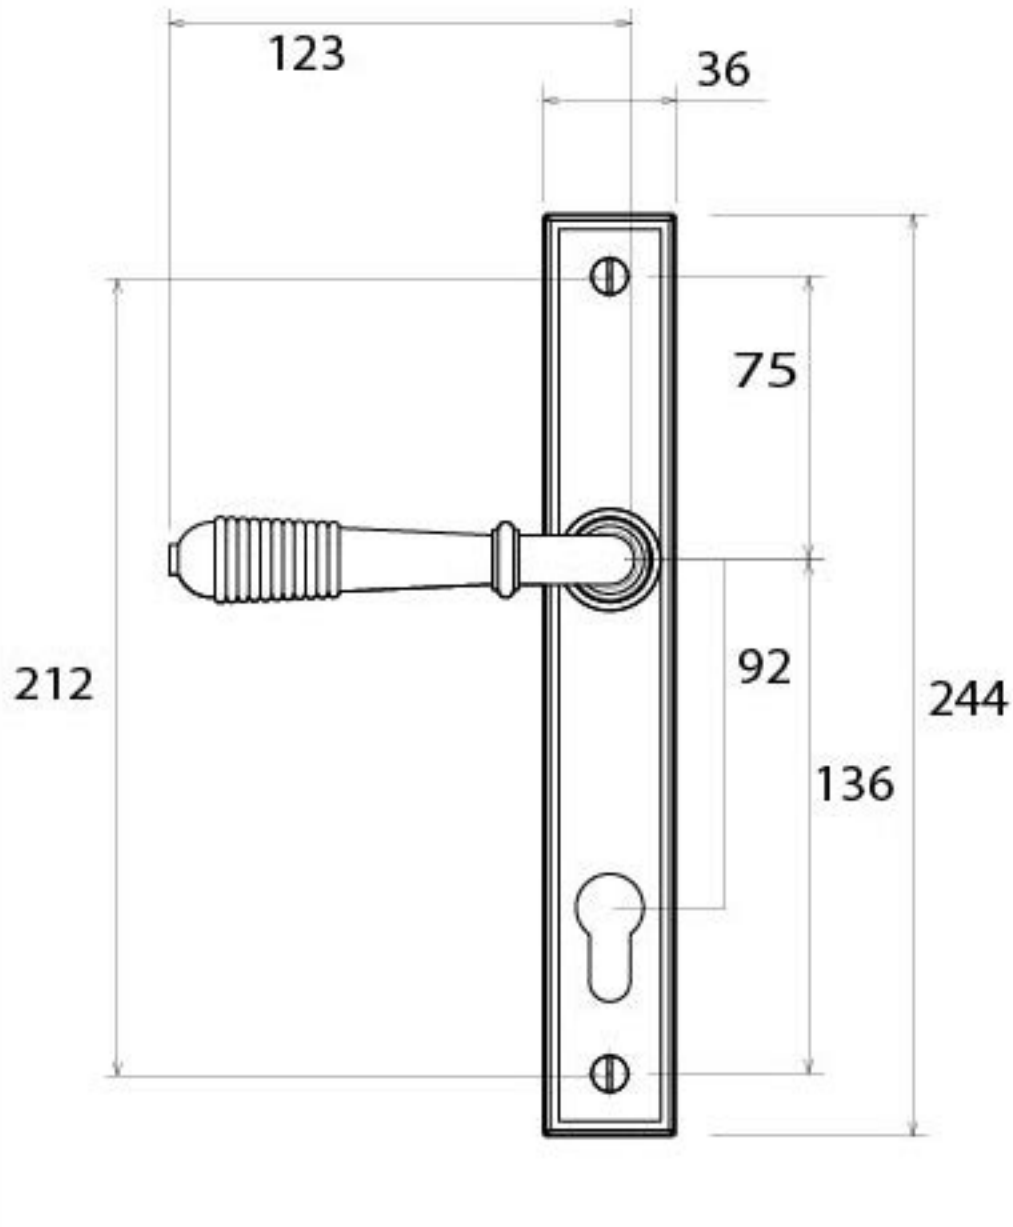

PRODUCT CODE 33316

HANDFORGED
TRADITIONAL
IRONMONGERY

Due to the hand crafted nature of our products all measurements are approximate and should be used as a guide only