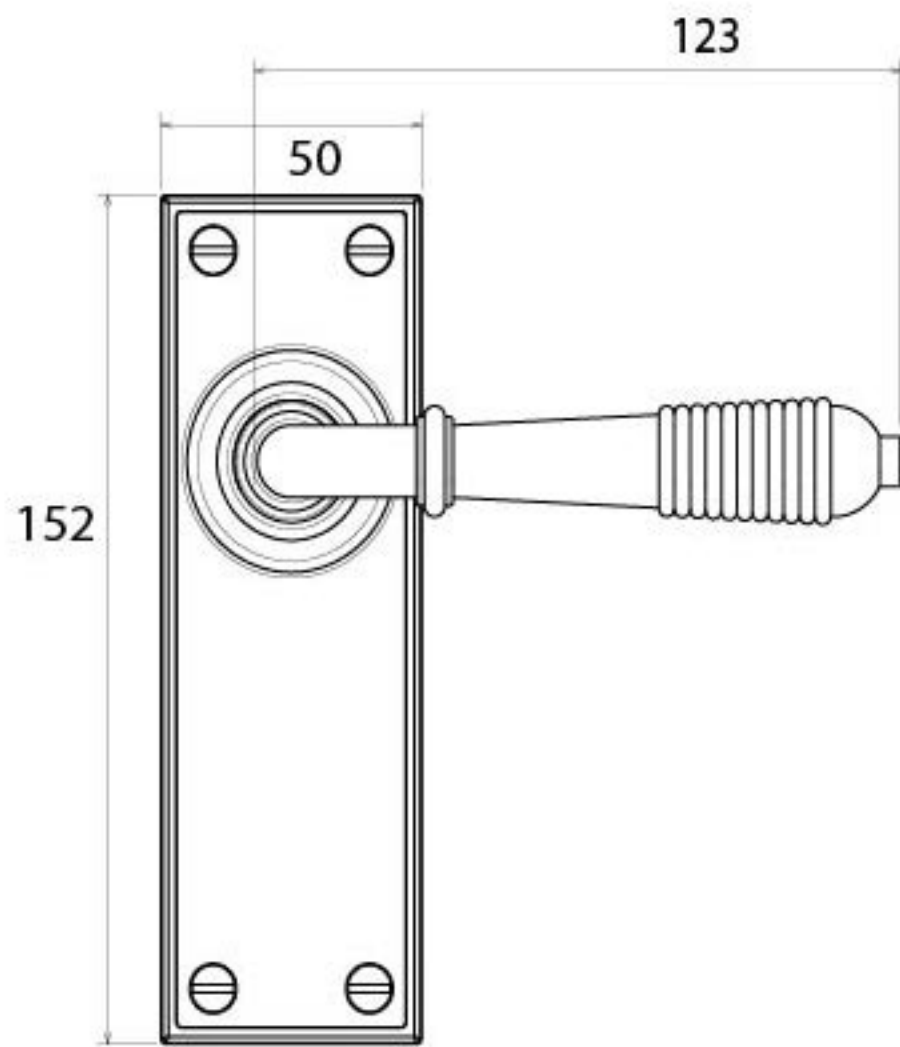

PRODUCT CODE 33325

SPINDLE

HANDFORGED
TRADITIONAL
IRONMONGERY

Due to the hand crafted nature of our products all measurements are approximate and should be used as a guide only