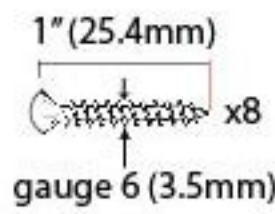

PRODUCT CODE 33325

SPINDLE

HANDFORGED
TRADITIONAL
IRONMONGERY

Due to the hand crafted nature of our products all measurements are approximate and should be used as a guide only