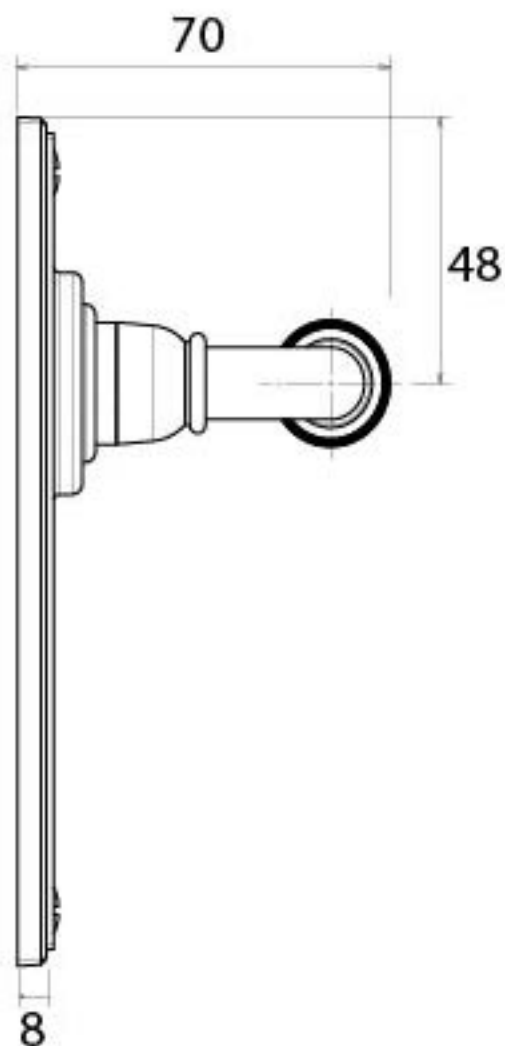

PRODUCT CODE 33325

SPINDLE

HANDFORGED
TRADITIONAL
IRONMONGERY

Due to the hand crafted nature of our products all measurements are approximate and should be used as a guide only