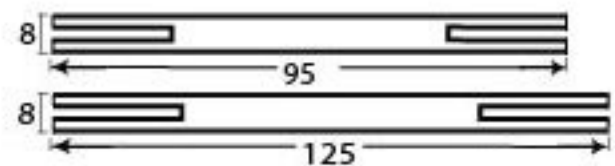

PRODUCT CODE 33326

1" (25.4mm)
x8
gauge 6 (3.5mm)

SPINDLE

HANDFORGED
TRADITIONAL
IRONMONGERY

Due to the hand crafted nature of our products all measurements are approximate and should be used as a guide only