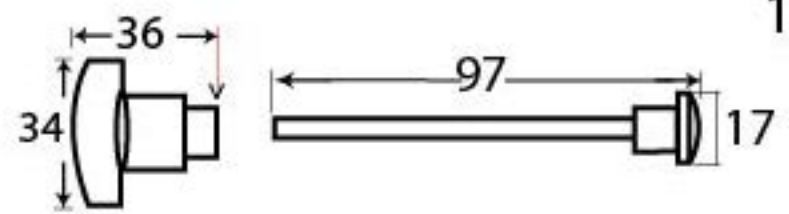

PRODUCT CODE 33326

1" (25.4mm)
x8
gauge 6 (3.5mm)

SPINDLE

HANDFORGED
TRADITIONAL
IRONMONGERY

Due to the hand crafted nature of our products all measurements are approximate and should be used as a guide only