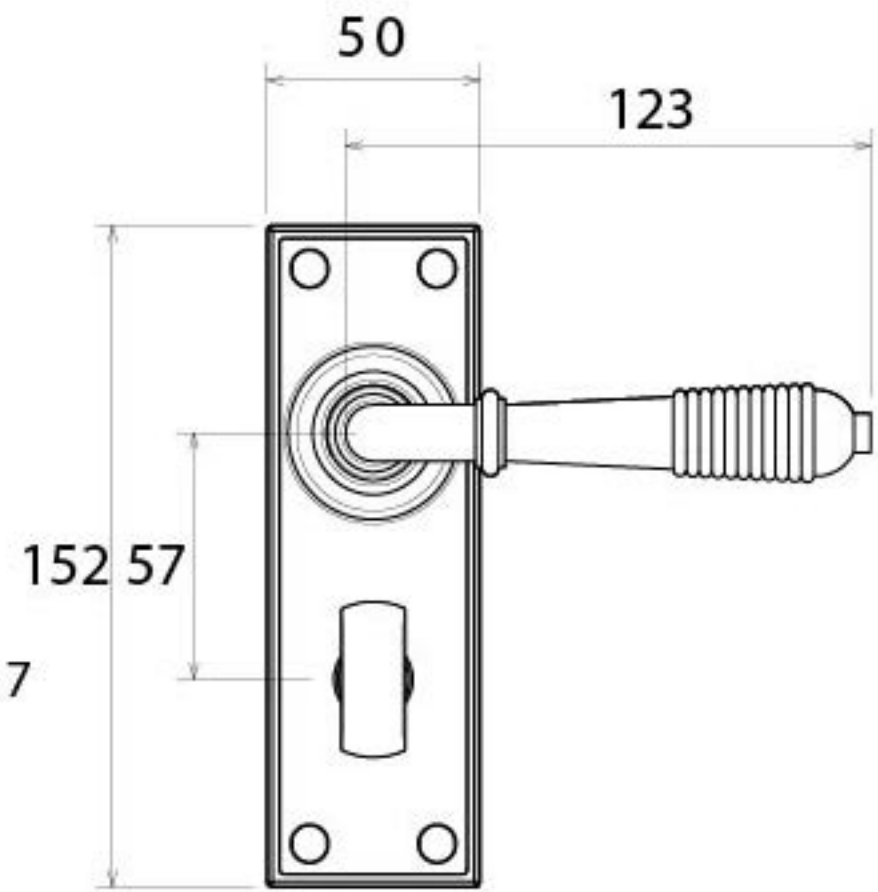

PRODUCT CODE 33326

1" (25.4mm)
x8
gauge 6 (3.5mm)

SPINDLE

HANDFORGED
TRADITIONAL
IRONMONGERY

Due to the hand crafted nature of our products all measurements are approximate and should be used as a guide only