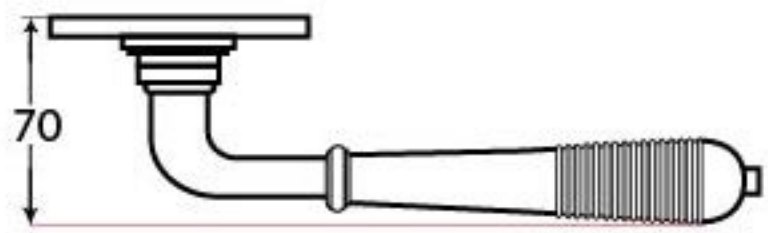

PRODUCT CODE 33326

1" (25.4mm)
x8
gauge 6 (3.5mm)

SPINDLE

HANDFORGED
TRADITIONAL
IRONMONGERY

Due to the hand crafted nature of our products all measurements are approximate and should be used as a guide only