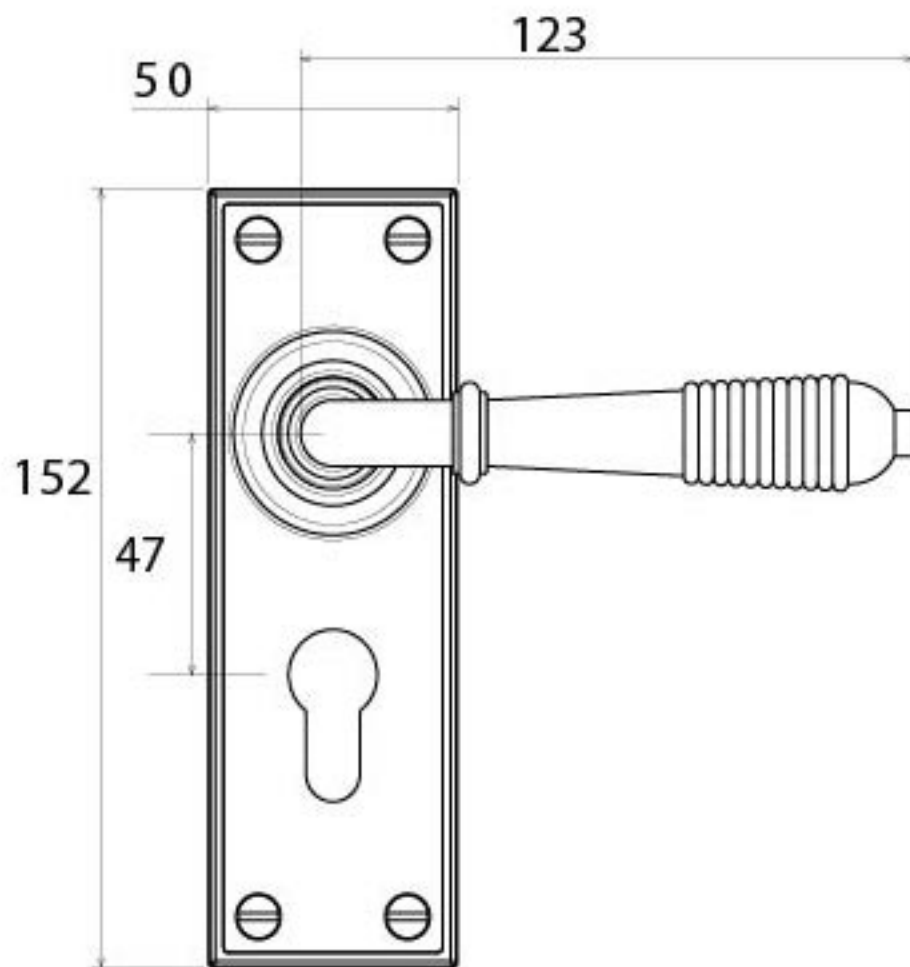

PRODUCT CODE 33327

HANDFORGED
TRADITIONAL
IRONMONGERY

Due to the hand crafted nature of our products all measurements are approximate and should be used as a guide only