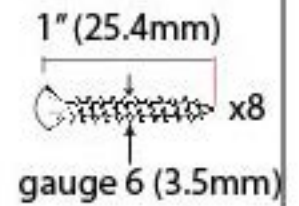

PRODUCT CODE 33327

HANDFORGED
TRADITIONAL
IRONMONGERY

Due to the hand crafted nature of our products all measurements are approximate and should be used as a guide only