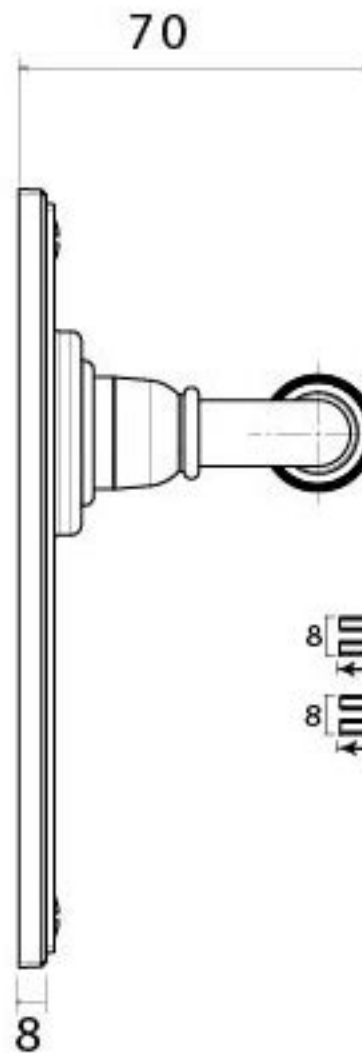

PRODUCT CODE 33327

HANDFORGED
TRADITIONAL
IRONMONGERY

Due to the hand crafted nature of our products all measurements are approximate and should be used as a guide only