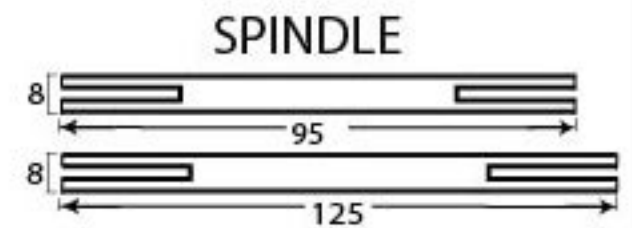

PRODUCT CODE 33327

HANDFORGED
TRADITIONAL
IRONMONGERY

Due to the hand crafted nature of our products all measurements are approximate and should be used as a guide only